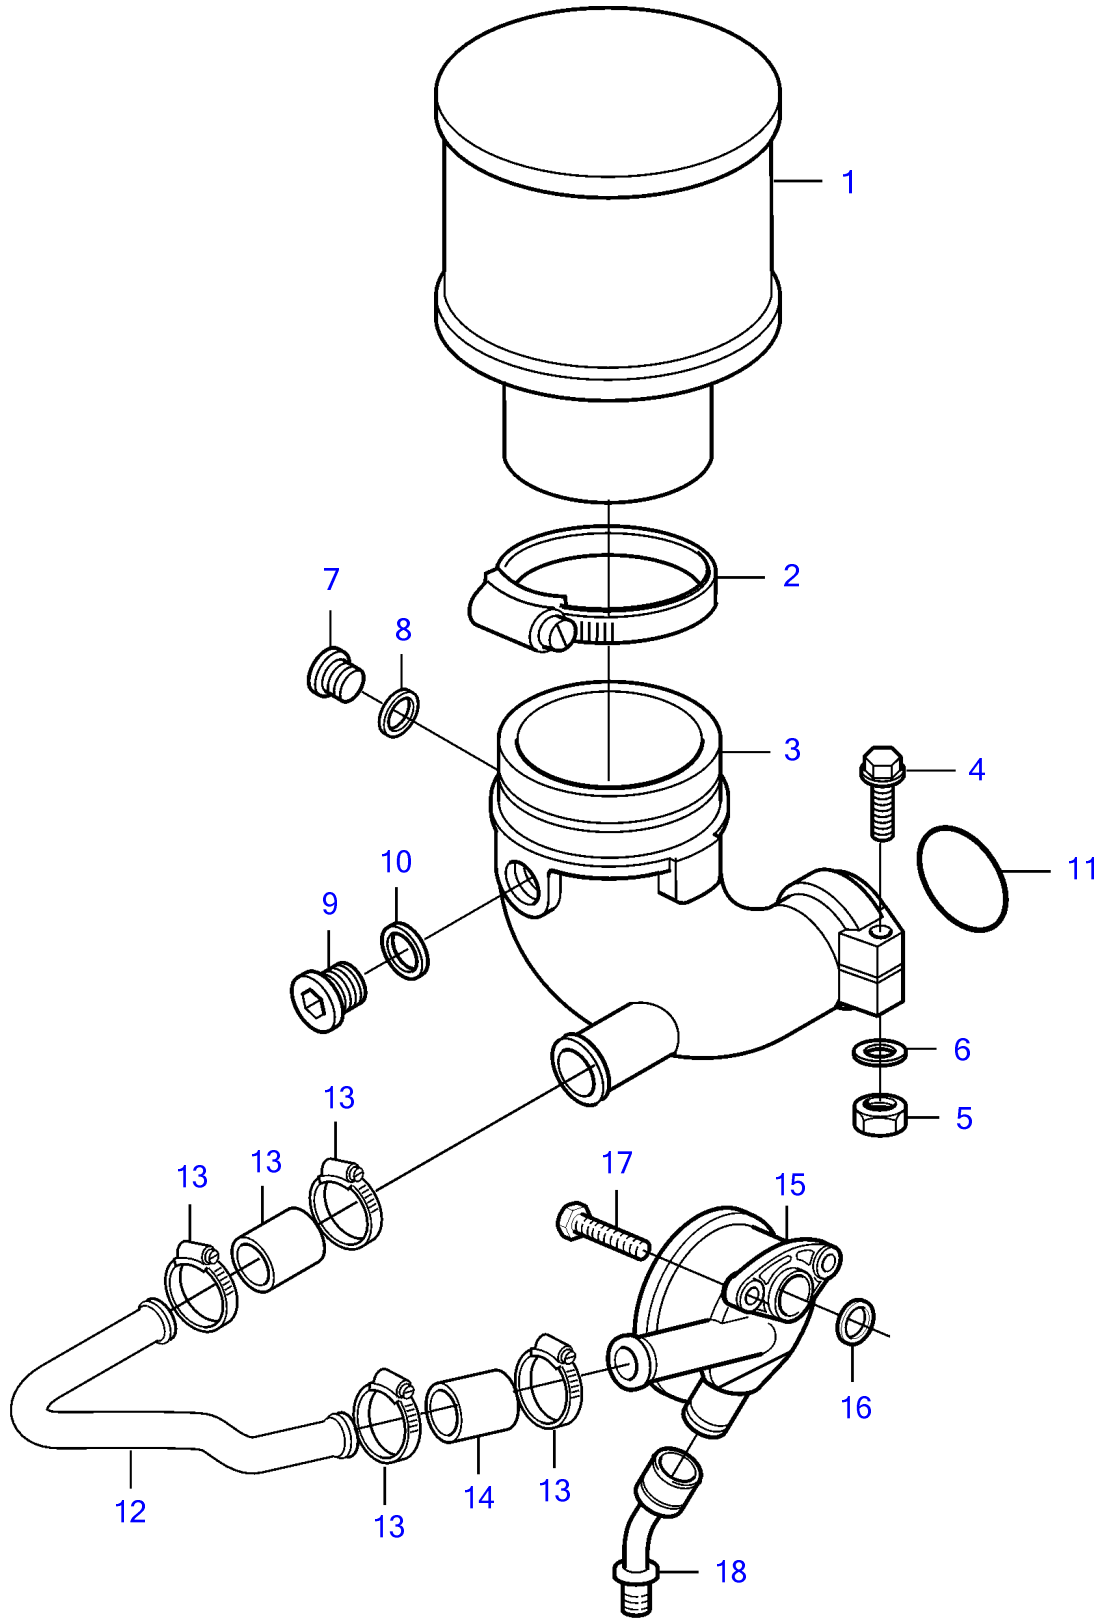

D5A-A T, D5A-A TA, D5A-B TA

D5A-A T, D5A-A TA, D5A-B TA

REF	PART NO.	QTY	DESCRIPTION
1	20483100	1	Air filter
2	888791	1	Hose clamp
3	888888	1	Air inlet pipe
4	11700269	2	Screw
5	945408	2	Flange nut
6	20460127	2	Washer
7	20450895	1	Plug
8	947281	1	Gasket
9	20459195	1	Plug
10	957189	1	Gasket
11	888889	1	Sealing ring
12	888890	1	Pipe bend
13	20405755	4	Hose clamp
14	888814	2	Connection hose
15	20405626	1	Oil separator
16	20405627	1	Gasket
17	20450728	2	Flange screw
18	20405625	1	Rubber sleeve