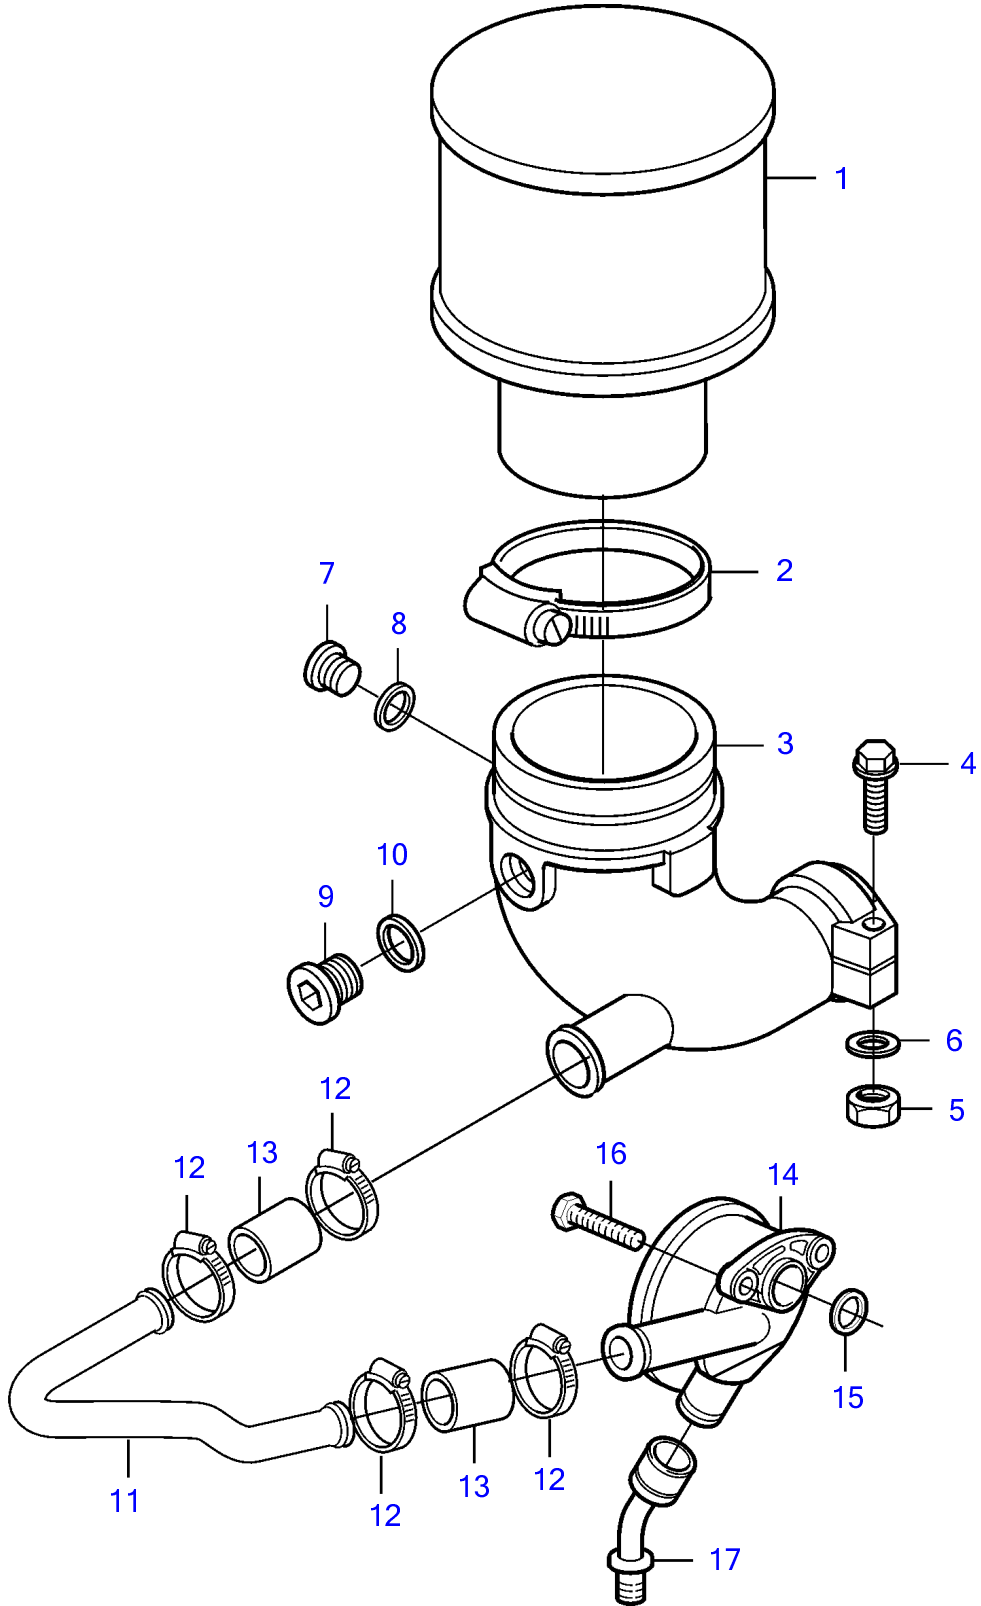

D7A-A T, D7A-A TA, D7A-B TA

D7A-A T, D7A-A TA, D7A-B TA

REF	PART NO.	QTY	DESCRIPTION
1	20483100	1	Air filter
2	888791	1	Hose clamp
3	888812	1	Elbow
4	11700269	2	Screw
5	945408	2	Flange nut
6	20460127	2	Washer
7	20450895	1	Plug
8	947281	1	Gasket
9	20459195	1	Plug
10	957189	1	Gasket
11	888813	1	Connection pipe
12	20405755	4	Hose clamp
13	888814	2	Connection hose
14	20412322	1	Oil separator
15	20405943	1	Gasket
16	20450728	2	Flange screw
17	20405938	1	Connector