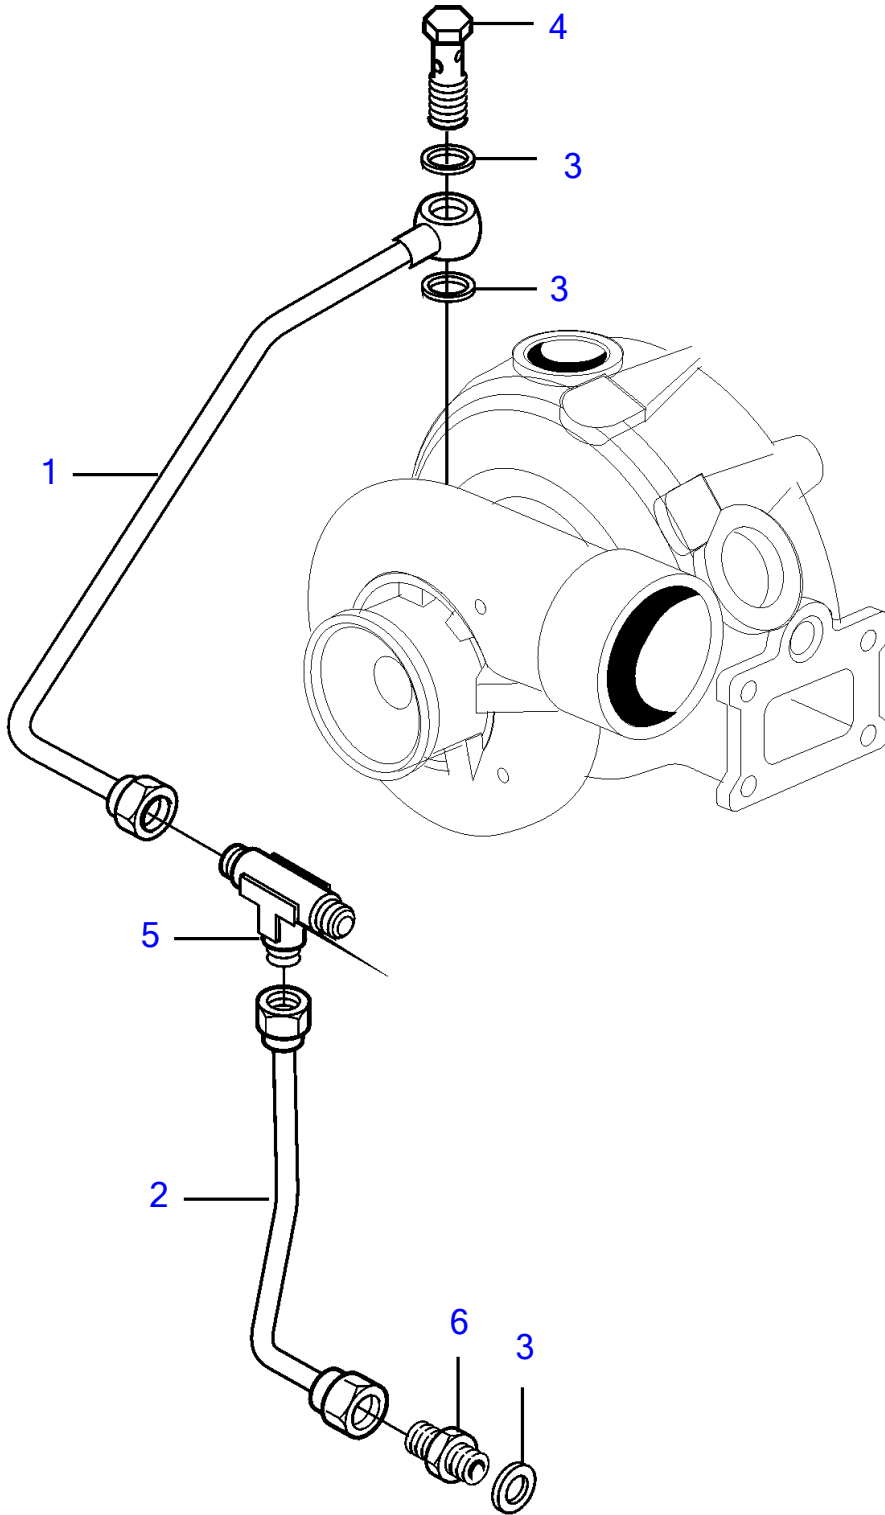

D7A-A T, D7A-A TA, D7A-B TA

D7A-A T, D7A-A TA, D7A-B TA

REF	PART NO.	QTY	DESCRIPTION
1	888825	1	Breather pipe
2	888826	1	Breather pipe
3	947281	3	Gasket
4	980973	1	Hollow screw
5	888828	1	T-nipple
6	888829	1	Nipple, cylinder head