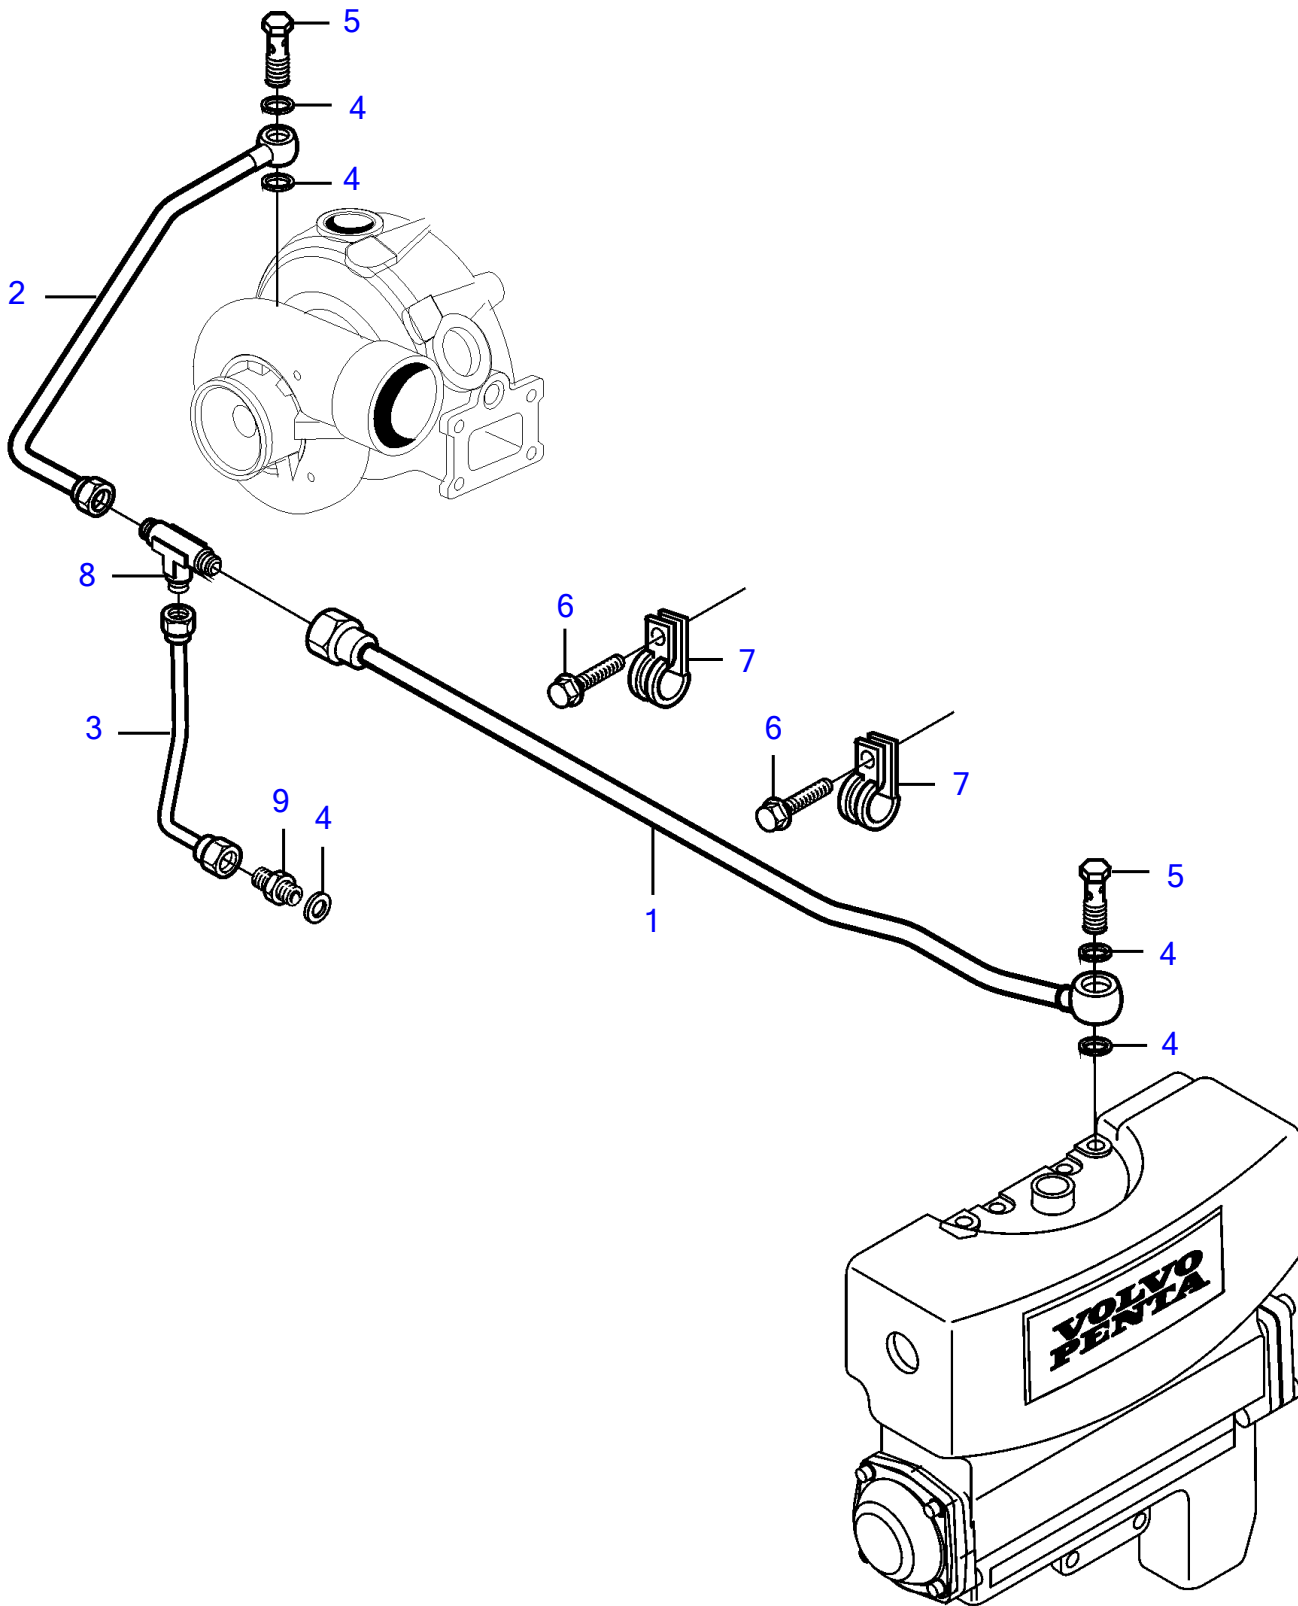

D7A-A TA, D7A-B TA, D7C-B TA, D7C-A TA

19827

D7A-A TA, D7A-B TA, D7C-B TA, D7C-A TA

REF	PART NO.	QTY	DESCRIPTION
1	888824	1	Breather pipe
2	888825	1	Breather pipe
3	888826	1	Breather pipe
4	947281	3	Gasket
5	980973	1	Hollow screw
6	967949	2	Flange screw
7	20405730	2	Clamp
8	888828	1	T-nipple
9	888829	1	Nipple, cylinder head