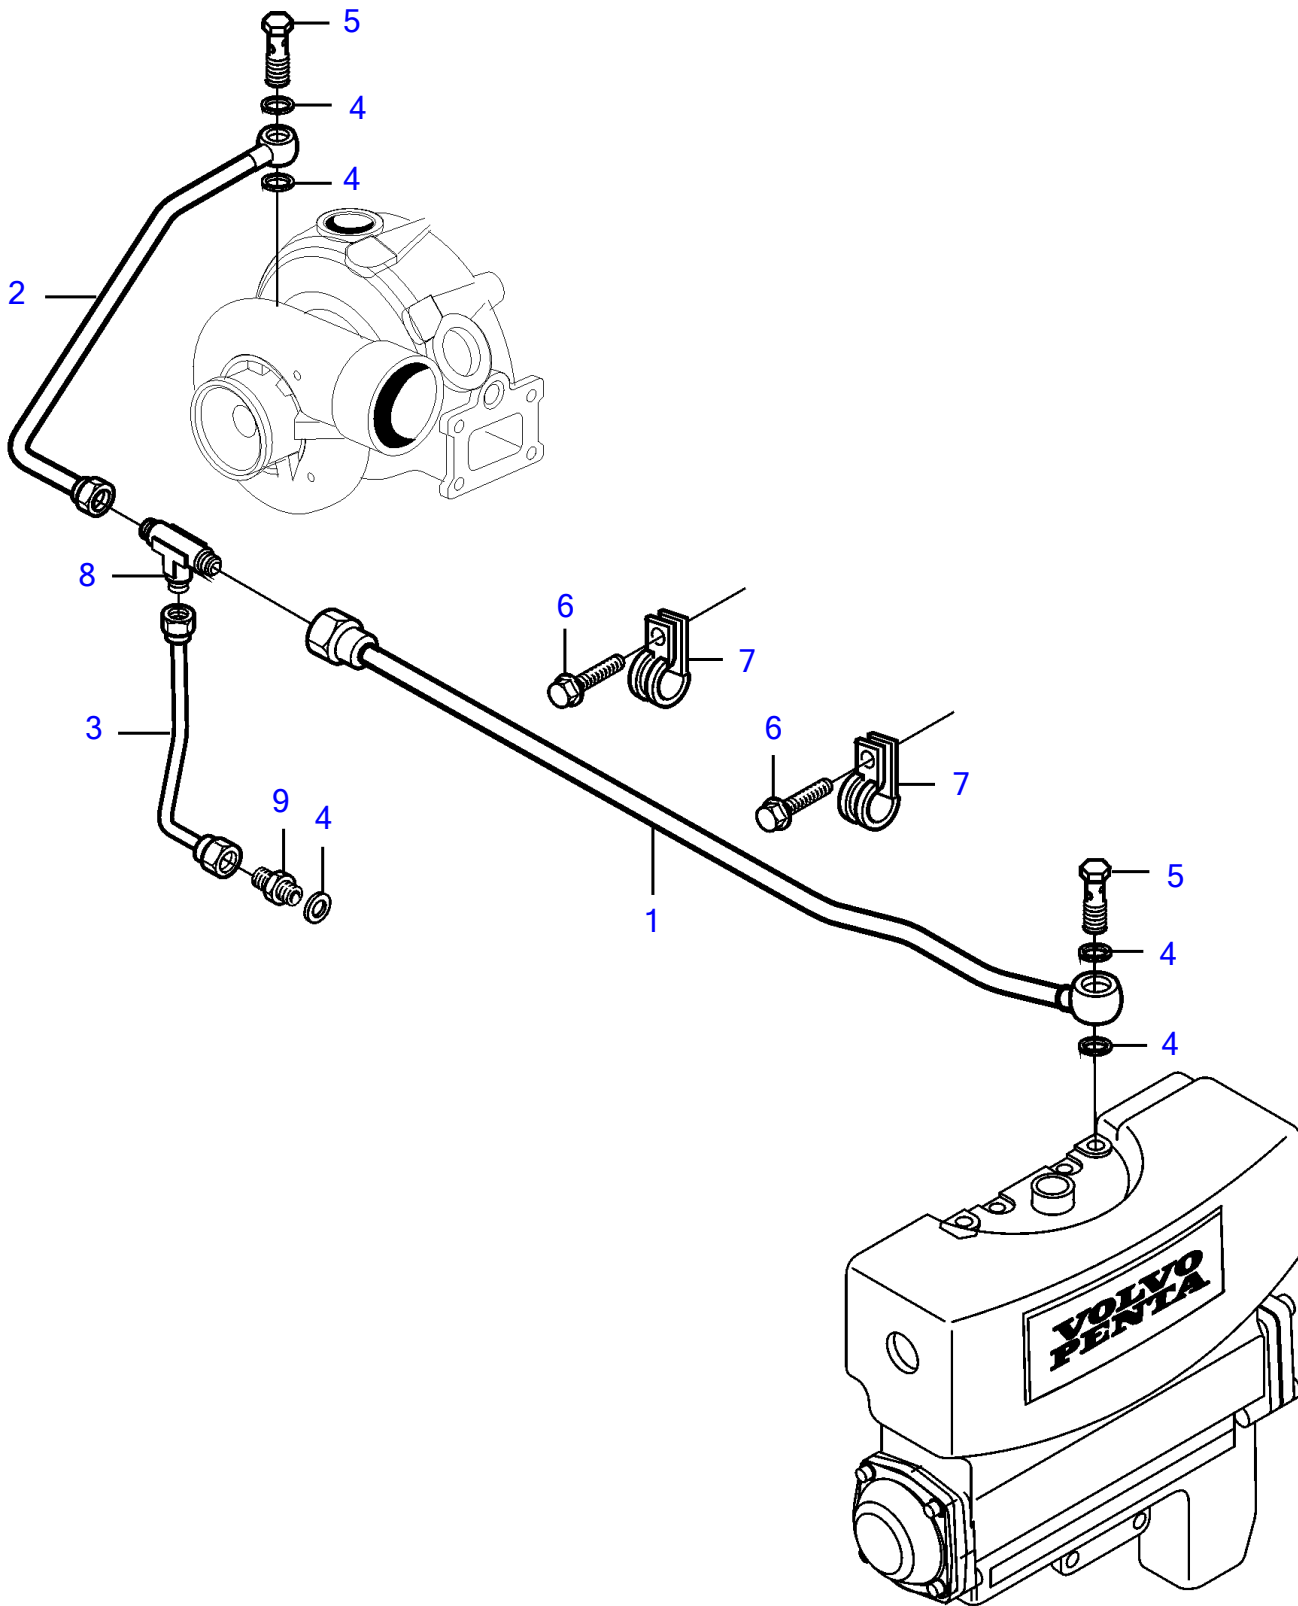

D7A-A T

19827

D7A-A T

REF	PART NO.	QTY	DESCRIPTION
1	888822	1	Breather pipe
2	888821	1	Breather pipe
3	888823	1	Breather pipe
4	947281	3	Gasket
5	980973	1	Hollow screw
6	967949	2	Flange screw
7	20405730	2	Clamp
8	888828	1	T-nipple
9	888829	1	Nipple, cylinder head