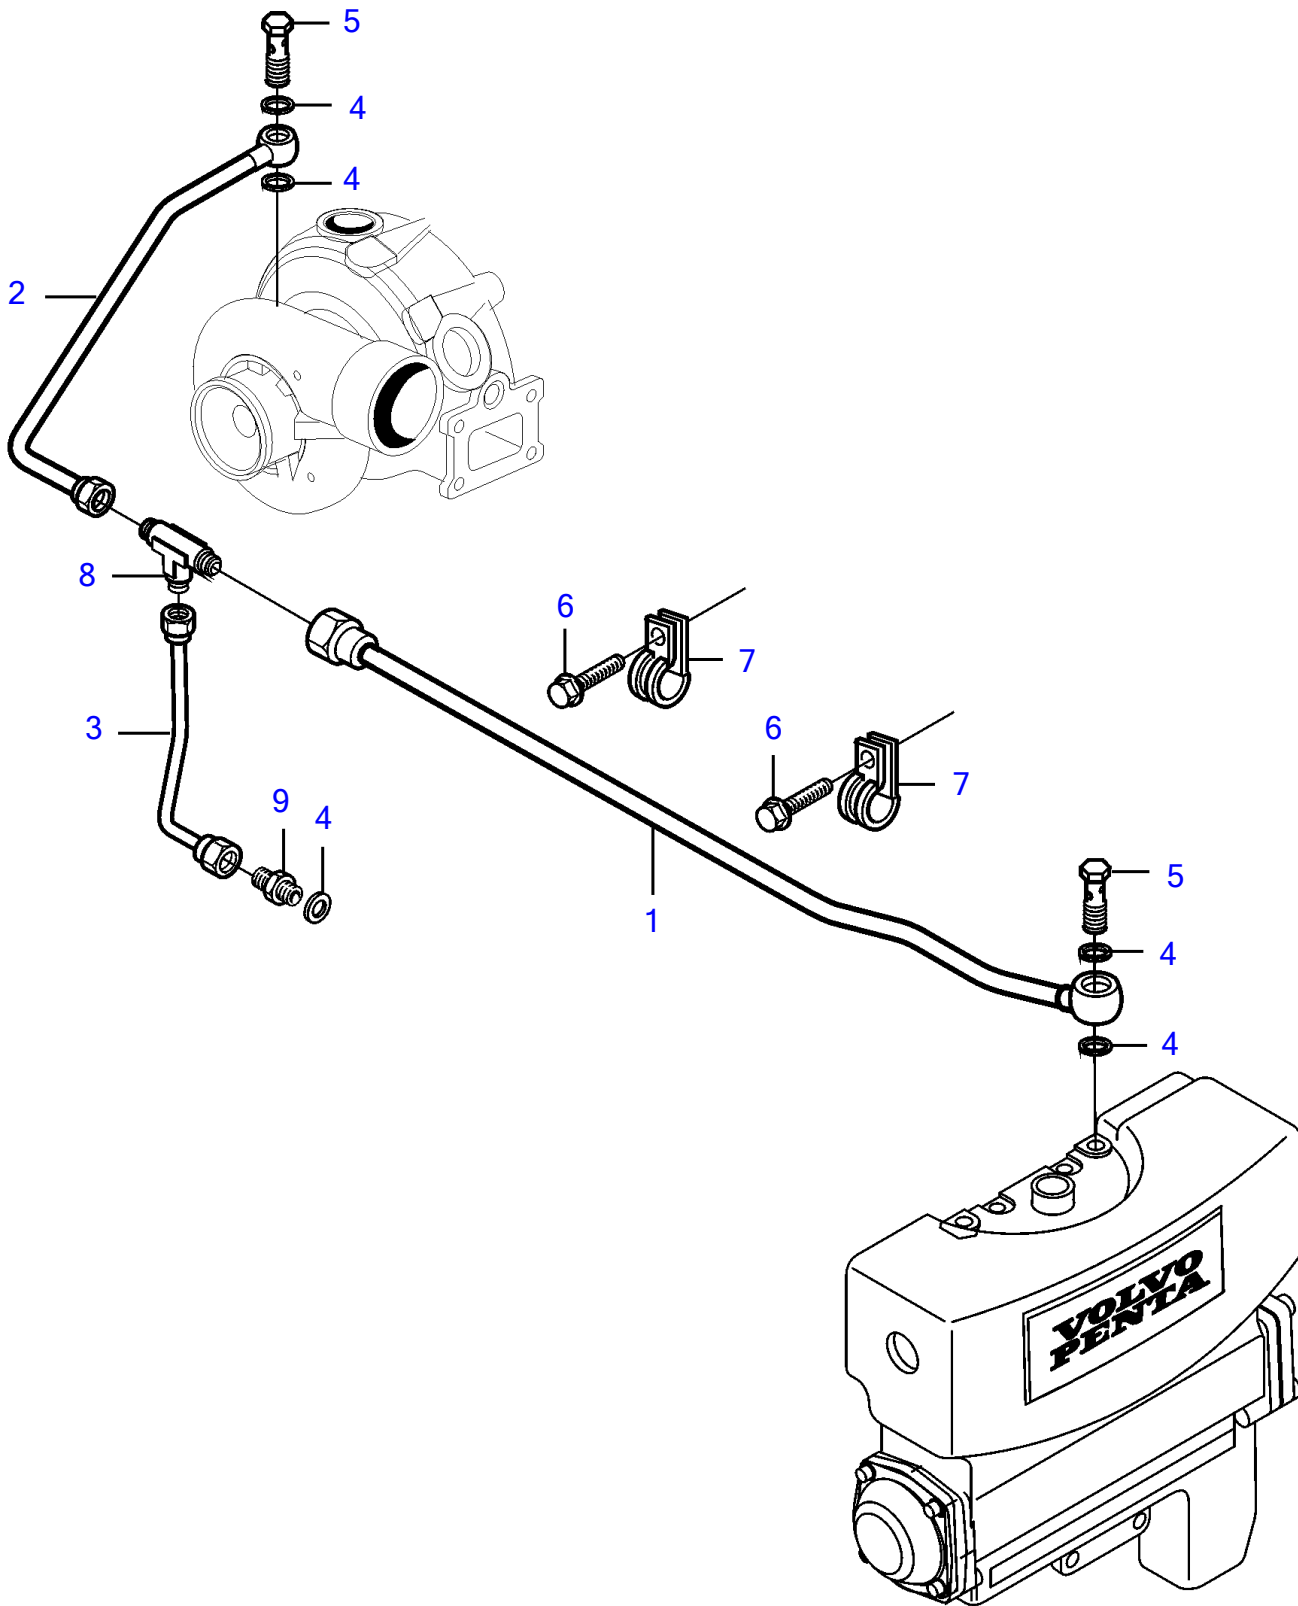

D5A-A TA, D5A-B TA

19827

D5A-A TA, D5A-B TA

REF	PART NO.	QTY	DESCRIPTION
1	888894	1	Breather pipe
2	888895	1	Breather pipe
3	888826	1	Breather pipe
4	947281	3	Gasket
5	980973	1	Hollow screw
6	967949	2	Flange screw
7	20405730	2	Clamp
8	888828	1	T-nipple
9	888829	1	Nipple, cylinder head