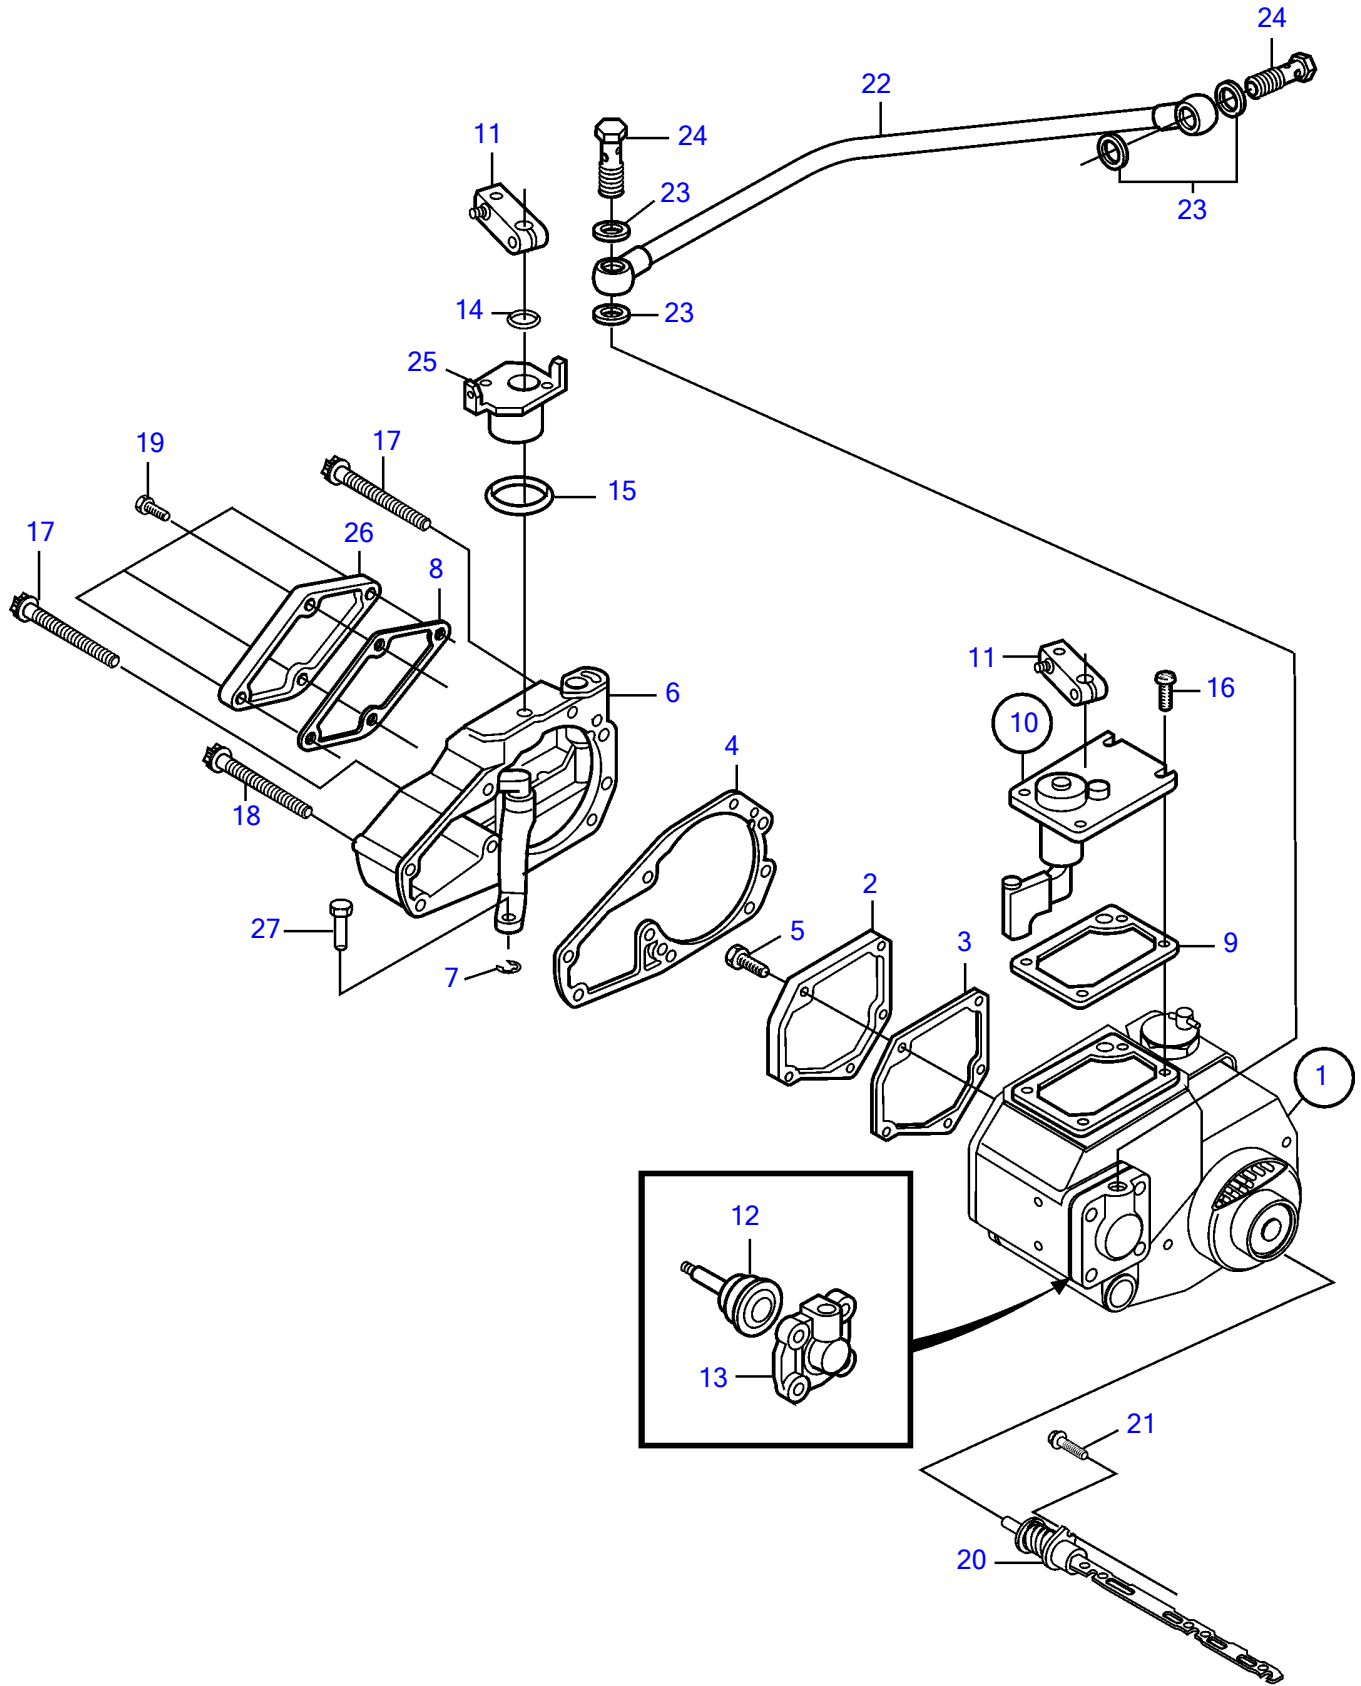

D7A-A T, D7A-A TA, D7C-A TA

## D7A-A T, D7A-A TA, D7C-A TA

REF	PART NO.	QTY	DESCRIPTION	NOTES
1	20735228	1	Governor	Obsolete part
	20590572	1	Governor	When ordering a regulator as a spare part always state engine types, serialnumber, rated power and rated speed (rpm).
2		1	• Hood	
3	20405508	1	• Gasket	
4	20405510	1	• Gasket	
5	20460068	1	• Lock screw	
6		1	• Housing	
7		1	• Washer	
8	20405509	1	• Gasket	
9	20405507	1	• Gasket	
10	20412752	1	• Cover	
11		2	• • Intermediate lever	
12		1	• Piston	
13		1	• Cover	
14		1	• Ring	
15		1	• Ring	
16	20460067	1	Lock screw	Only use locking screw in case of repair. Locking screw can only be used once.
17	20460064	4	Six point screw	
18	888760	1	Six point screw	
19	20460082	4	Screw, locking screw	
20	20405868	1	Control rod	
21	946173	1	Flange screw	Prepared with locking fluid., (20405538)
22	888781	1	Charge air pipe	
23	947281	4	Gasket	
24	980973	2	Hollow screw	
25		1	Stop lug	
26		1	Lock	
27		1	Pin	