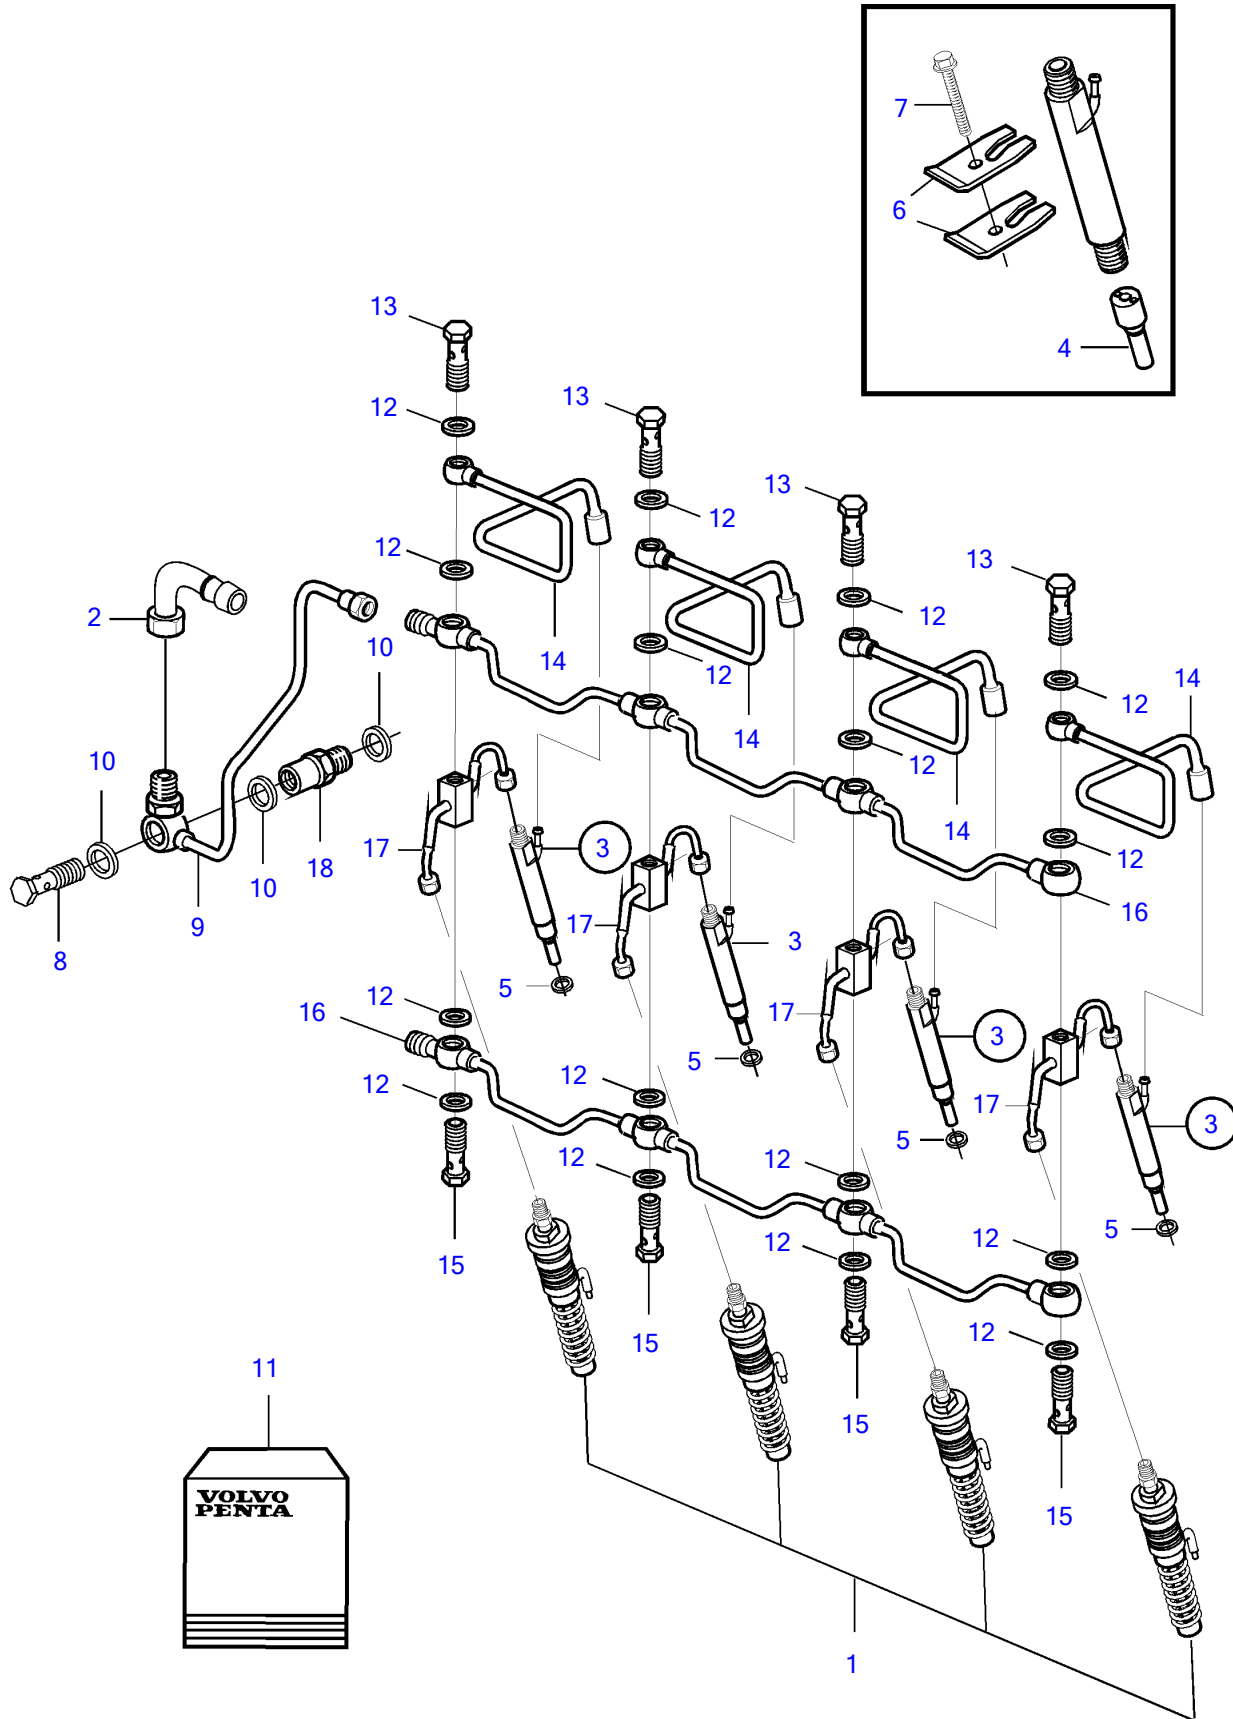

D5A-A T

D5A-A T

REF	PART NO.	QTY	DESCRIPTION	SEE SEC.
1	20500360	4	Injection pump	6281
	3803967	4	Injection pump, exch	6281
	3803967	4	Injection pump	
2	3586738	1	Hose nipple	
3	3587509	4	Injector	
	3803944	4	Injector, exch	
	3803944	4	Injector	
4	20508553	4	• Nozzle	
5	11700426	4	Gasket	
6	11700424	8	Bracket	
7	20405559	4	Six point screw	
8	20405847	1	Valve	
9	888768	1	Leak-off line	
10	21108673	3	Sealing ring	
11	3586737	1	Pressure pipe	
12	947620	20	• Gasket	
13	888766	4	• Hollow screw	
14	20759469	4	• Leak-off line	
15	888767	4	• Hollow screw	
16	888875	2	• Leak-off line	
17	888762	4	• Fuel pipe, delivery pipe	
18	20550302	1	Bushing	