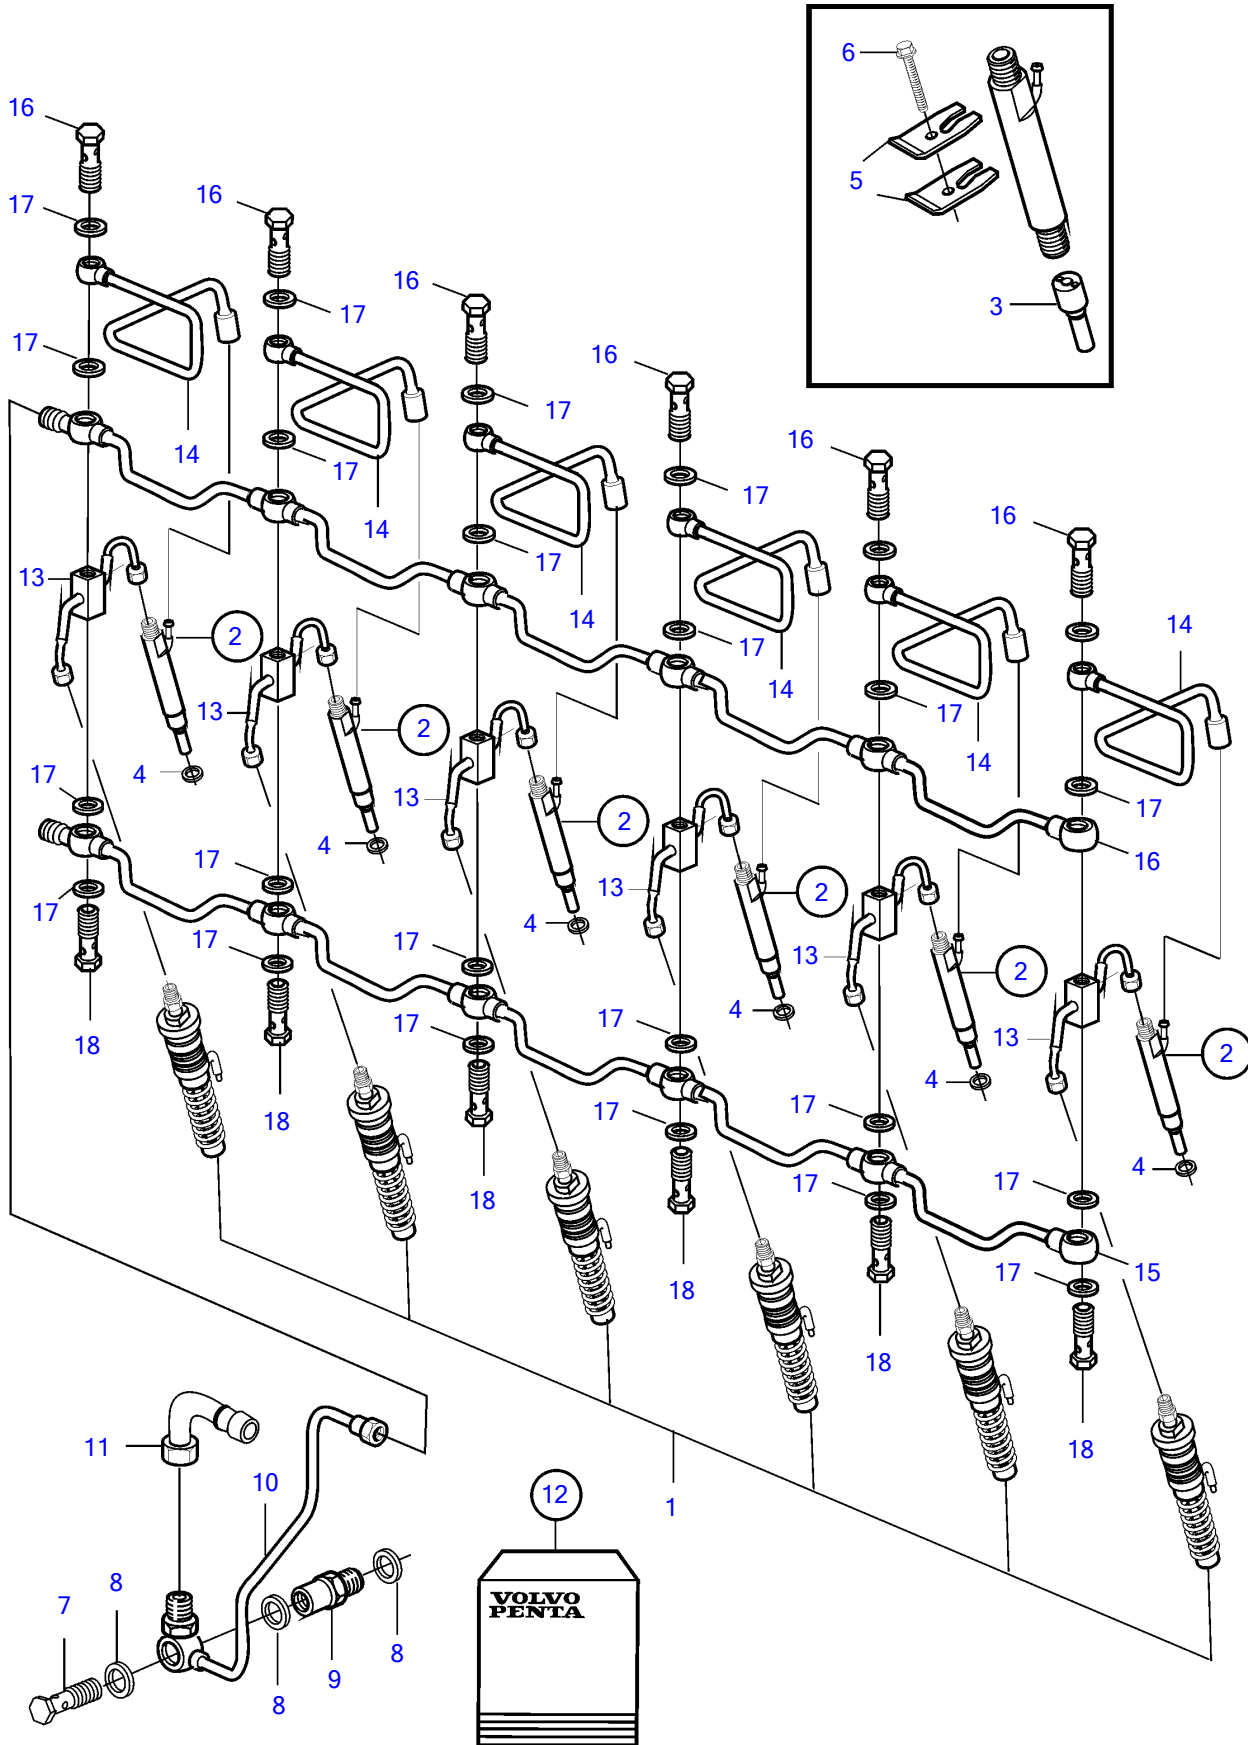

D7A-A TA, D7C-A TA, D7A-B TA, D7C-B TA

D7A-A TA, D7C-A TA, D7A-B TA, D7C-B TA

REF	PART NO.	QTY	DESCRIPTION	SEE SEC.	NOTES
1	20500360	6	Injection pump	35011	
	3803967	6	Injection pump, exch	35011	
	3803967	6	Injection pump		
2	888874	6	Injector		Stage 1 and Tier 1
	3803945	6	Injector, exch		Stage 1 and Tier 1
	3803945	6	Injector		Stage 1 and Tier 1
	20502189	6	Injector		Stage 2 and Tier 2
	3803948	6	Injector, exch		Stage 2 and Tier 2
	3803948	6	Injector		Stage 2 and Tier 2
3	888761	6	• Nozzle		Stage 1 and Tier 1
	20524235	6	• Nozzle		Stage 2 and Tier 2
4	11700426	6	Gasket		
5	11700424	12	Bracket		
6	20405559	6	Six point screw		
7	20405847	1	Valve		
8	969011	3	Gasket		
9	20550302	1	Bushing		
10	888768	1	Leak-off line		
11	3586738	1	Hose nipple		
12	3586739	1	Pressure pipe, set		
13	888762	6	Fuel pipe, delivery pipe		
	20759475	6	Fuel pipe		For D7C-B TA
14	20759469	6	Leak-off line		
15	888765	2	Leak-off line		
16	888766	6	Hollow screw		
17	947620	30	Gasket		
18	888767	6	Hollow screw		