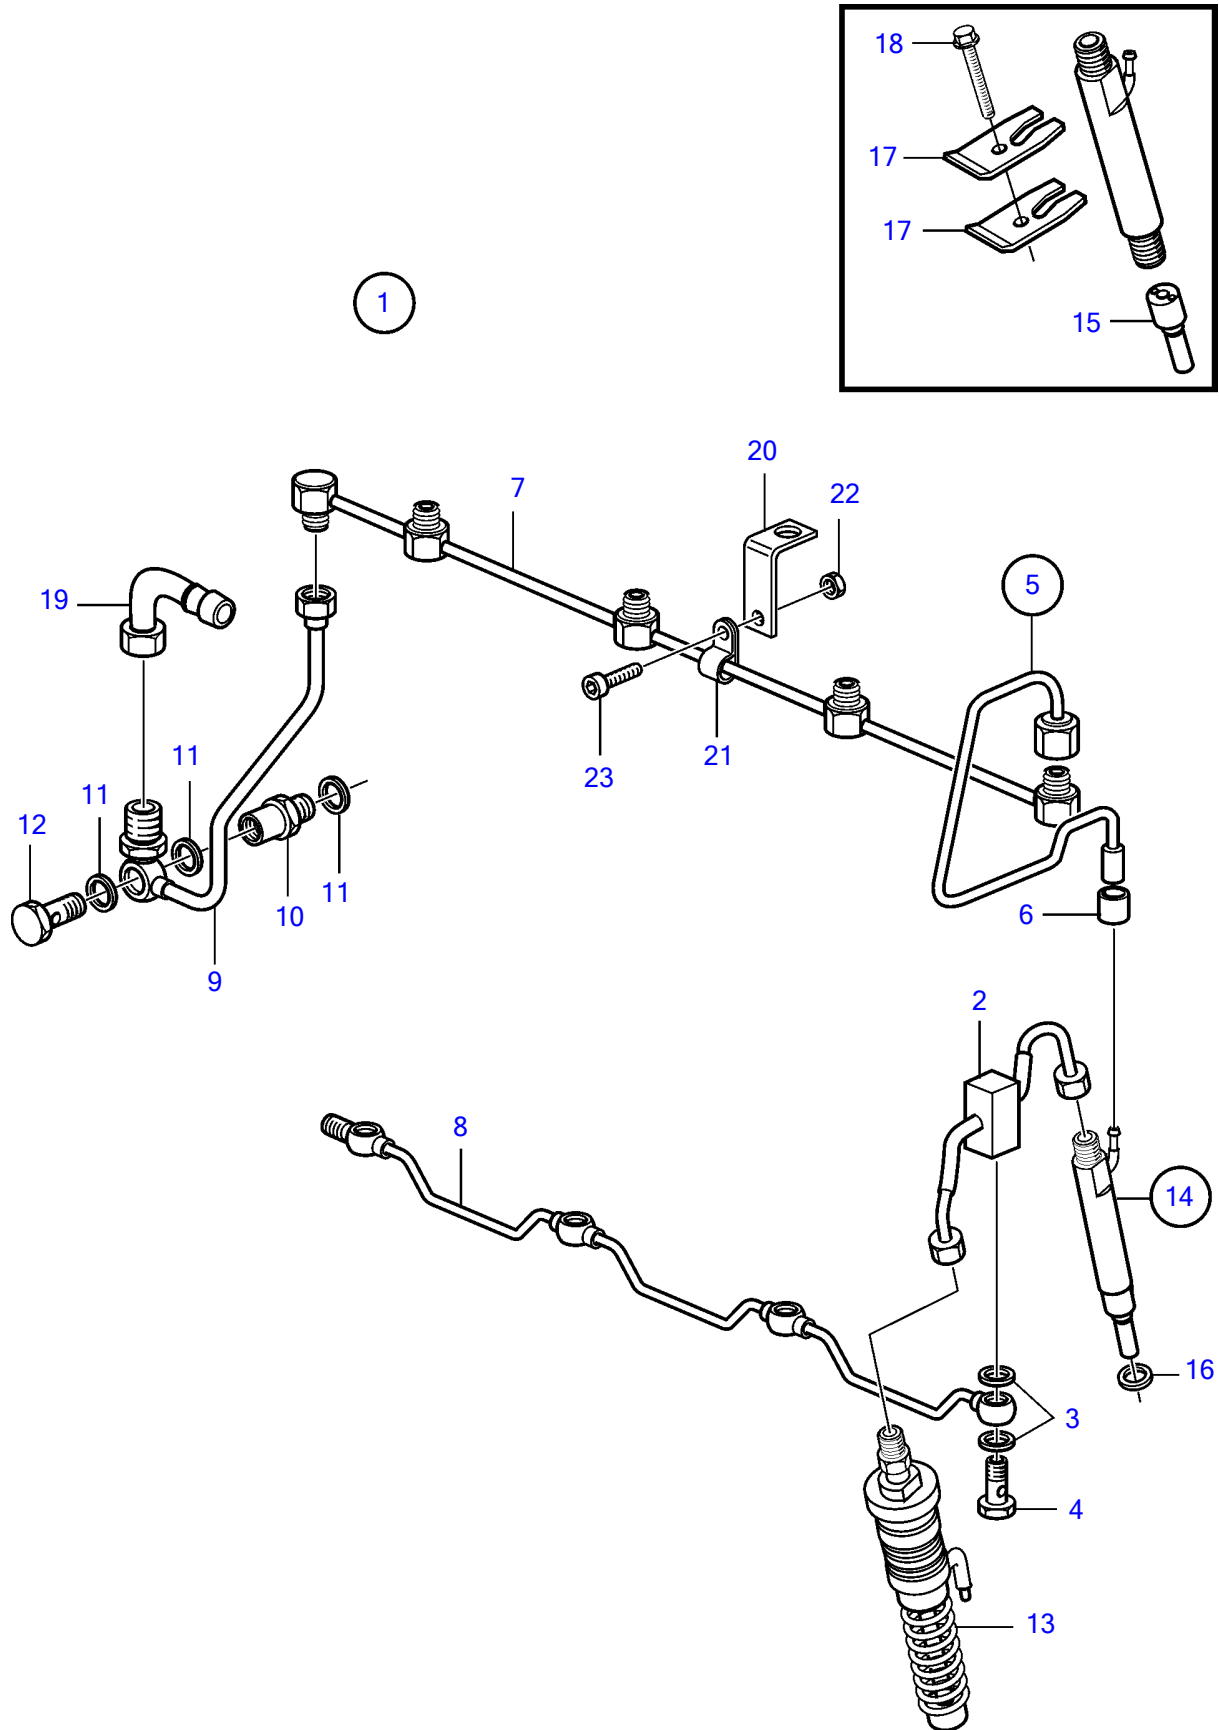

D5A-A TA, D5A-B TA

D5A-A TA, D5A-B TA

REF	PART NO.	QTY	DESCRIPTION	SEE SEC.
1	20798503	1	Pipe, delivery pipe	
2	20759475	4	• Fuel pipe	
3	947620	8	• Gasket	
4	888767	4	• Hollow screw	
5	20759470	4	• Fuel pipe	
6	20759471	4	• • Grommet	
7	20759473	1	• Fuel pipe	
8	888875	1	• Leak-off line	
9	20759472	1	• Fuel pipe	
10	20550302	1	• Bushing	
11	969011	3	Gasket	
12	20405847	1	Valve	
13	20500360	4	Injection pump	10094
	3803967	4	Injection pump, exch	10094
	3803967	4	Injection pump	
14	3587509	4	Injector	
	3803944	4	Injector, exch	
	3803944	4	Injector	
15	20508553	4	• Nozzle	
16	11700426	4	Gasket	
17	11700424	8	Bracket	
18	20405559	4	Six point screw	
19	3586738	1	Hose nipple	
20	20801014	1	Angle plate	
21	20801216	1	Clamp	
22	955780	1	Hexagon nut	
23	20797955	1	Screw	