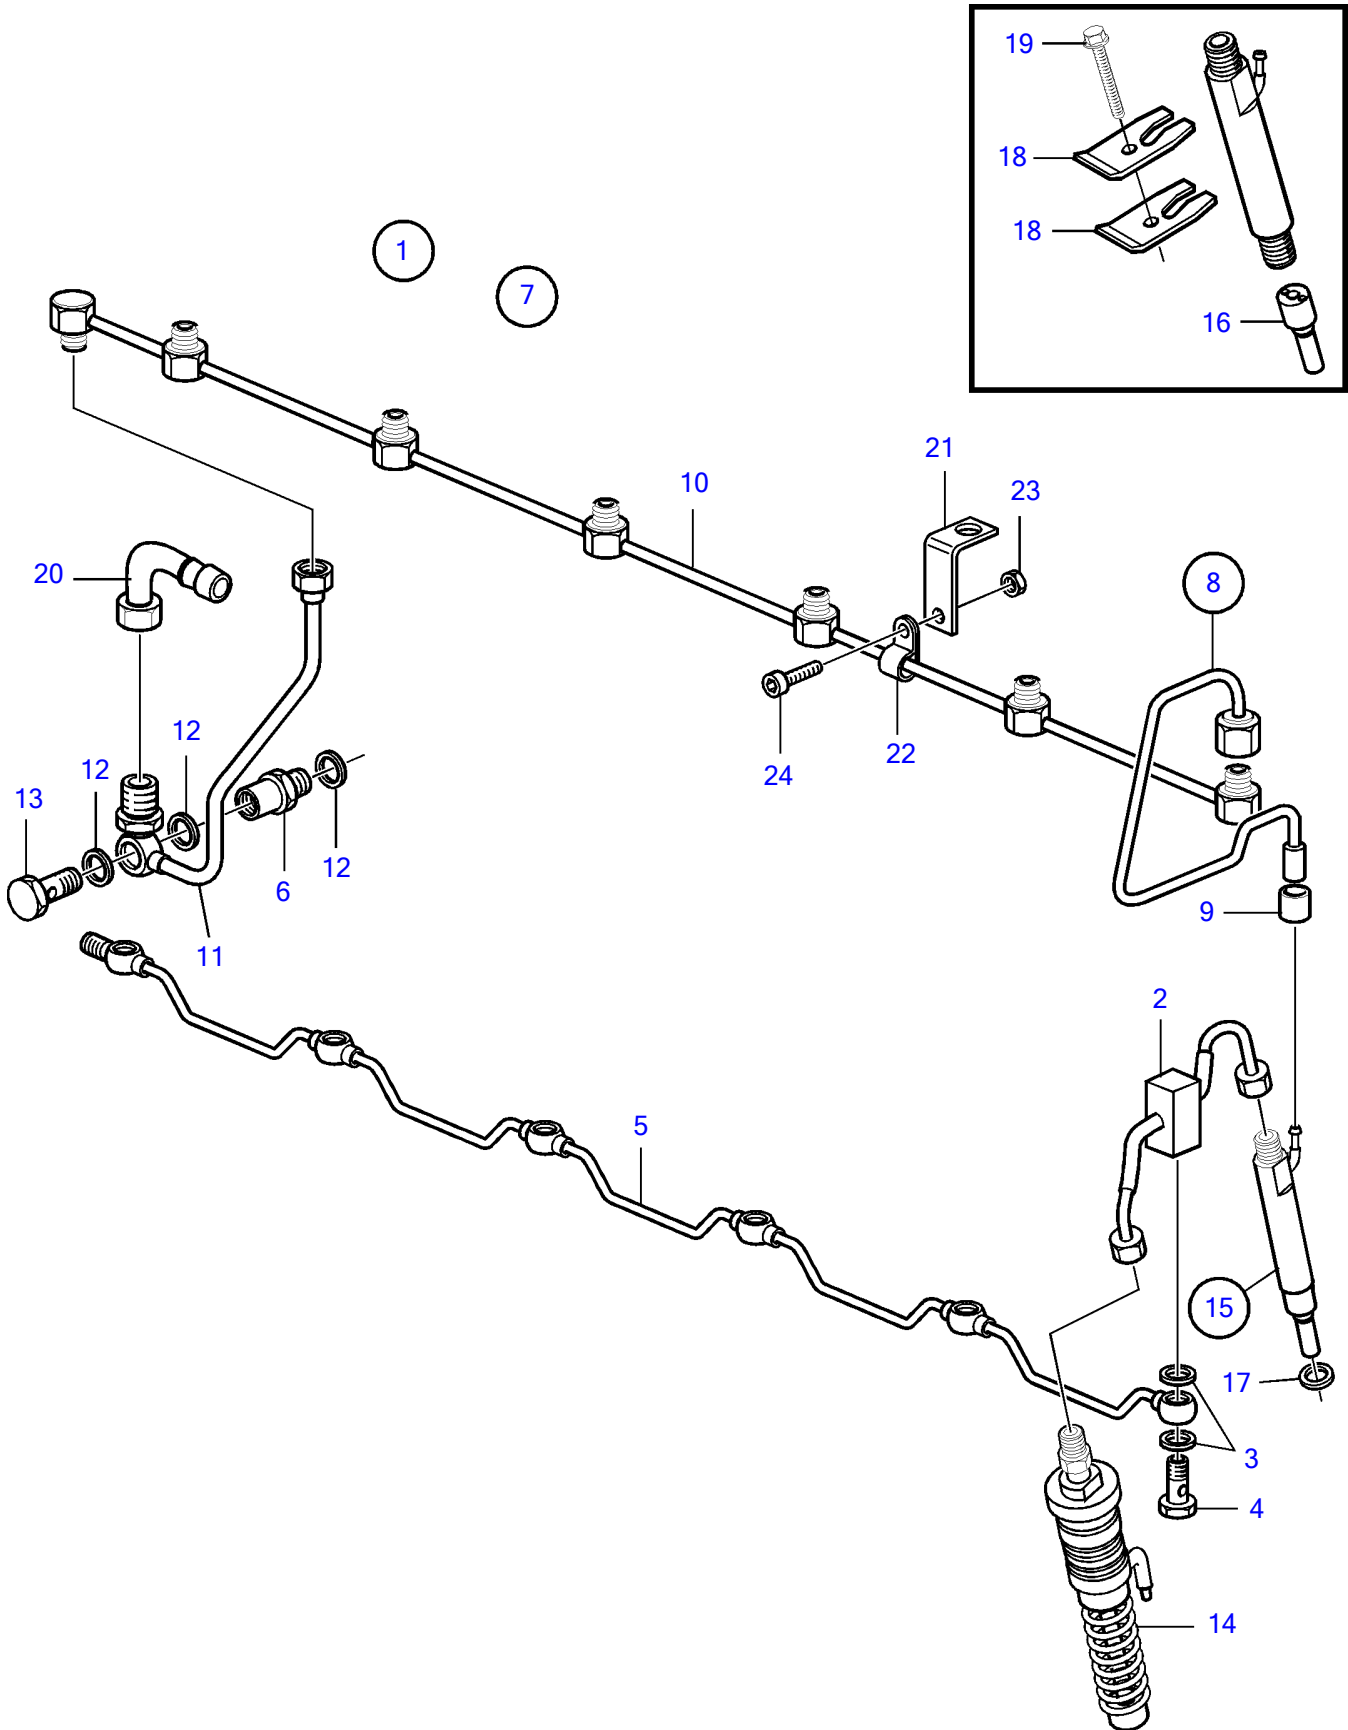

D7C-A TA, D7C-B TA

D7C-A TA, D7C-B TA

REF	PART NO.	QTY	DESCRIPTION	SEE SEC.
1	20797716	1	Pressure pipe, delivery pipe	
2	20405567	6	• Pipe	
3	947620	12	• Gasket	
4	888767	6	• Hollow screw	
5	888765	1	• Leak-off line	
6	20550302	1	• Bushing	
7	20797723	1	• Leak-off line	
8	20759470	6	• • Fuel pipe	
9	20759471	6	• • • Grommet	
10	20759474	1	• • Fuel pipe	
11	20759472	1	• • Fuel pipe	
12	969011	3	Gasket	
13	20405847	1	Valve	
14	20500360	6	Injection pump	35011
	3803967	6	Injection pump, exch	35011
	3803967	6	Injection pump	
15	3587509	6	Injector	
	3803944	6	Injector, exch	
	3803944	6	Injector	
16	20508553	6	• Nozzle	
17	11700426	6	Gasket	
18	11700424	10	Bracket	
19	20405559	6	Six point screw	
20	3586738	1	Hose nipple	
21	20801014	1	Angle plate	
22	20801216	1	Clamp	
23	955780	1	Hexagon nut	
24	20797955	1	Screw	