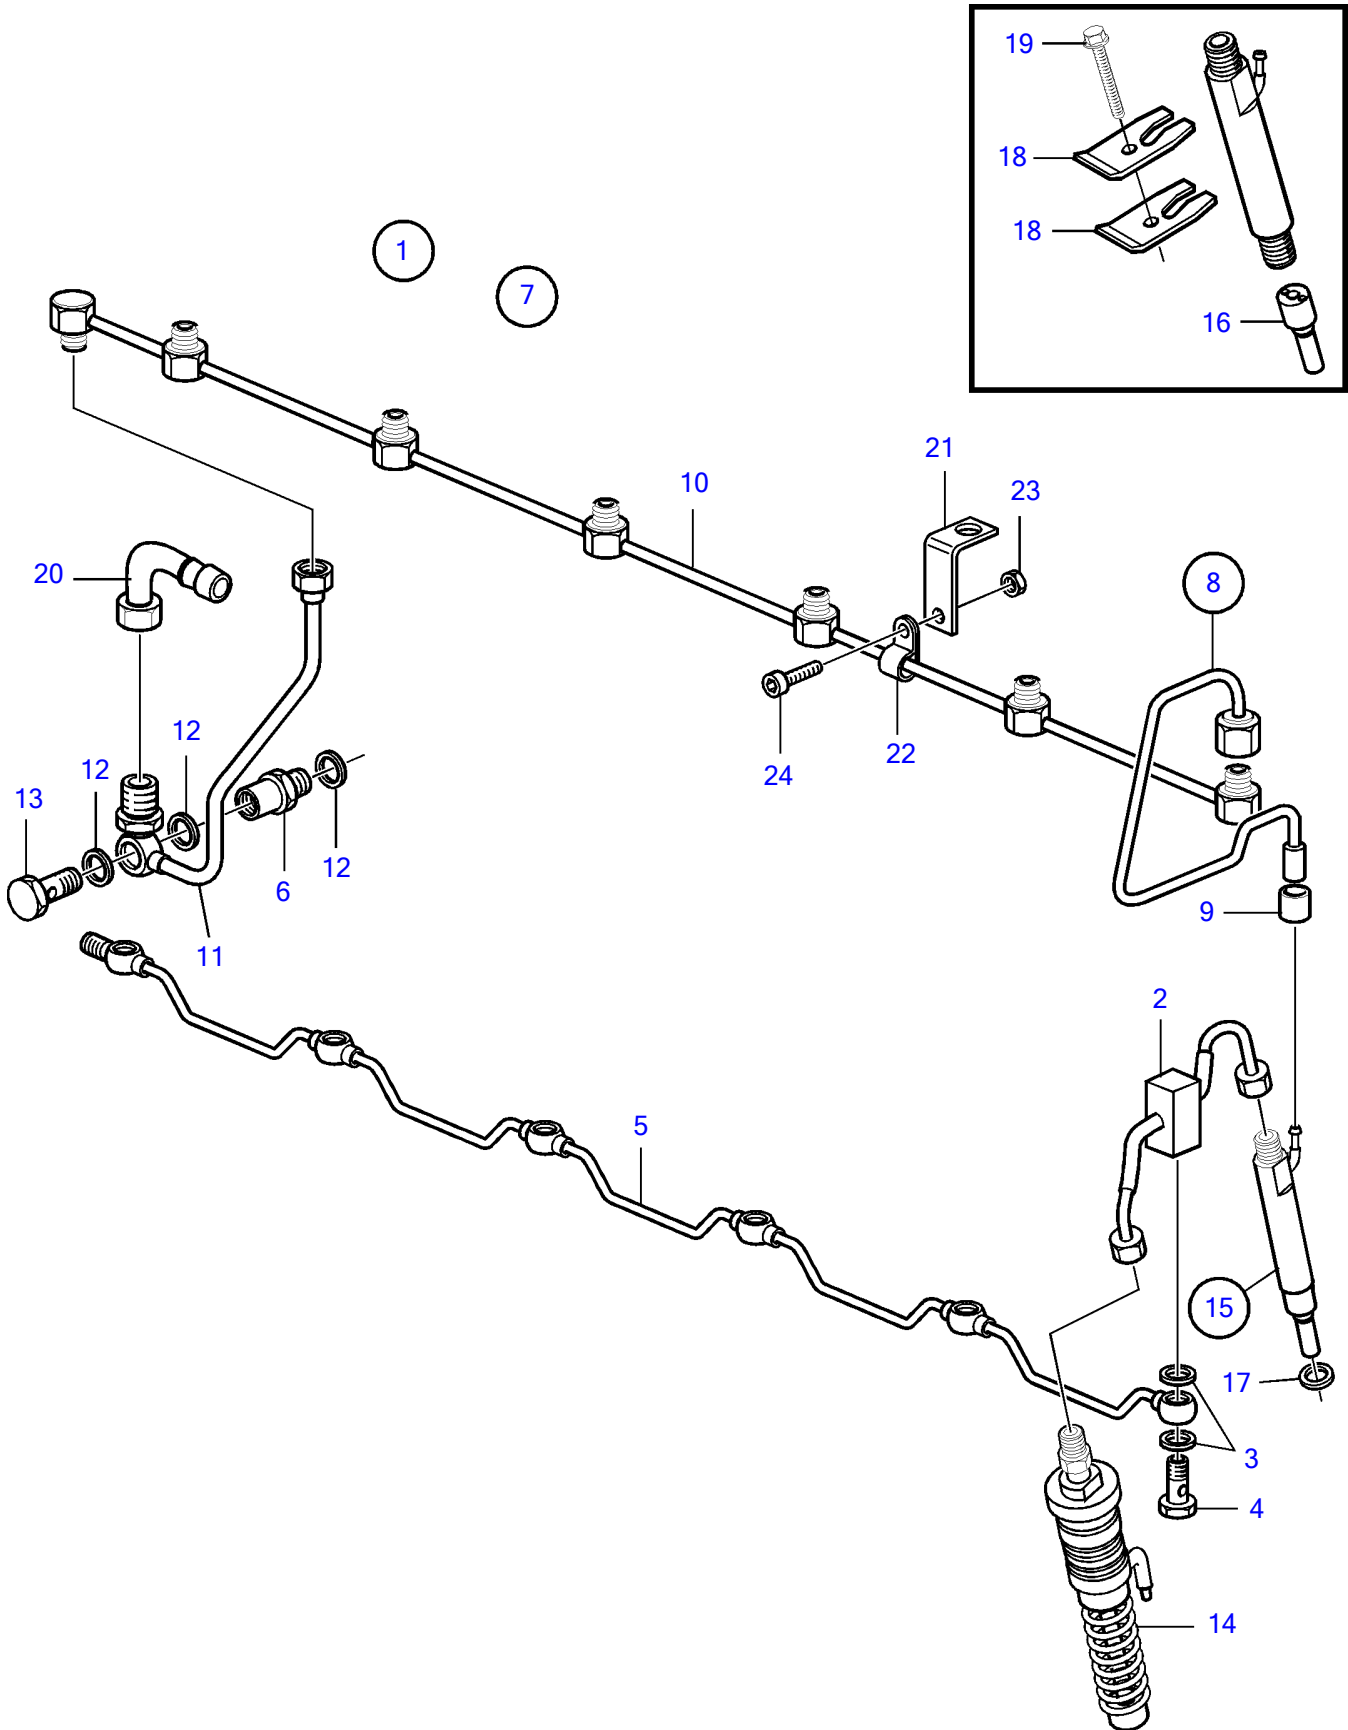

D7A-A T

D7A-A T

REF	PART NO.	QTY	DESCRIPTION	SEE SEC.
1	20797716	1	Pressure pipe, delivery pipe	
2	20759475	6	• Fuel pipe	
3	947620	12	• Gasket	
4	888767	6	• Hollow screw	
5	888765	1	• Leak-off line	
6	20550302	1	• Bushing	
7	20797723	1	• Leak-off line	
8	20759470	6	• • Fuel pipe	
9	20759471	6	• • • Grommet	
10	20759474	1	• • Fuel pipe	
11	20759472	1	• • Fuel pipe	
12	969011	3	Gasket	
13	20405847	1	Valve	
14	20500360	6	Injection pump	10094
	3803967	6	Injection pump, exch	10094
	3803967	6	Injection pump	
15	3587509	6	Injector	
	3803944	6	Injector, exch	
	3803944	6	Injector	
16	20508553	6	• Nozzle	
17	11700426	6	Gasket	
18	11700424	10	Bracket	
19	20405559	6	Six point screw	
20	3586738	1	Hose nipple	
21	20801014	1	Angle plate	
22	20801216	1	Clamp	
23	955780	1	Hexagon nut	
24	20797955	1	Screw	