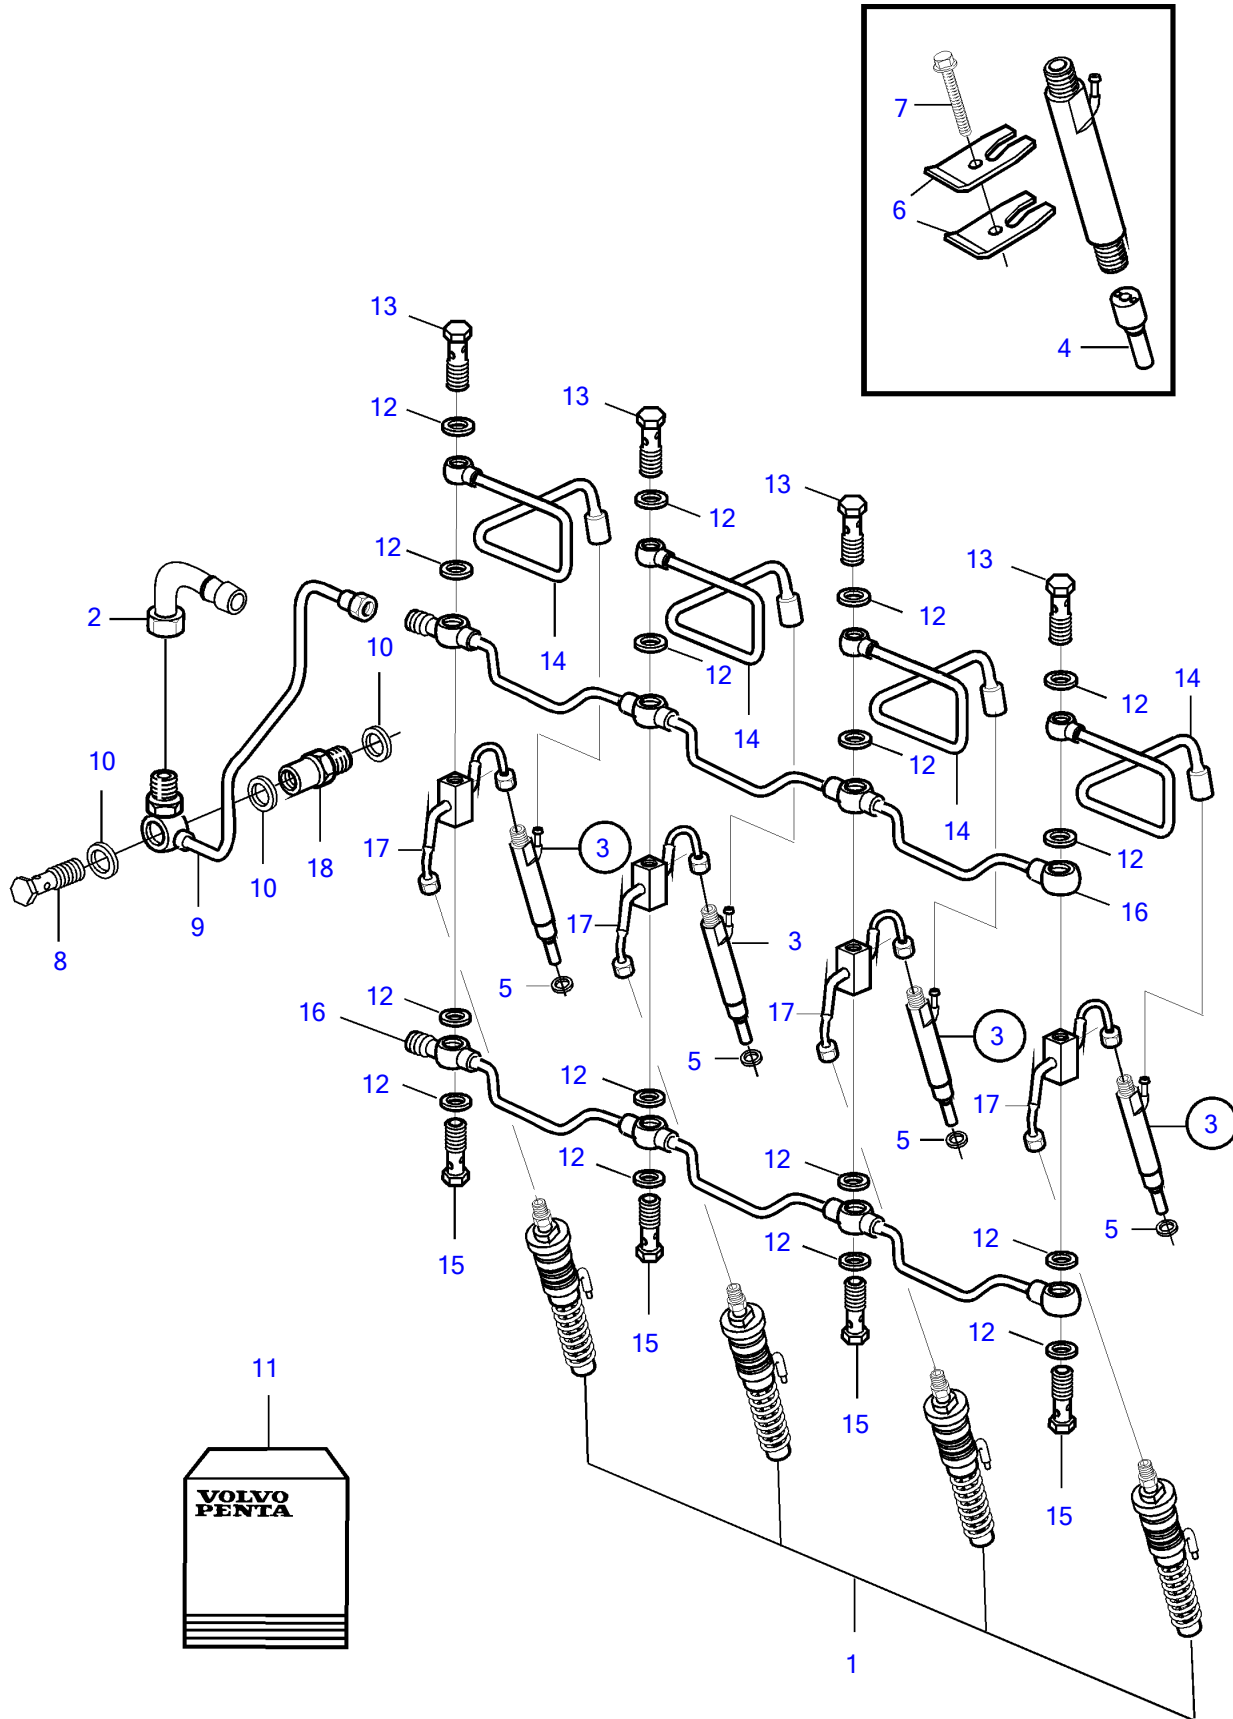

D5A-A TA

D5A-A TA

REF	PART NO.	QTY	DESCRIPTION	SEE SEC.
1	20500360	4	Injection pump	10094
	3803967	4	Injection pump, exch	10094
2	3586738	1	Hose nipple	
3	888874	4	Injector	
	3803945	4	Injector, exch	
	3803945	4	Injector	
4	888761	4	• Nozzle	
5	11700426	4	Gasket	
6	11700424	8	Bracket	
7	20405559	4	Six point screw	
8	20405847	1	Valve	
9	888768	1	Leak-off line	
10	969011	3	Gasket	
11		1	Pressure pipe	
12	947620	20	• Gasket	
13	888766	4	• Hollow screw	
14	20759469	4	• Leak-off line	
15	888767	4	• Hollow screw	
16	888875	2	• Leak-off line	
17	888763	4	• Fuel pipe, delivery pipe	
18	20550302	1	Bushing	