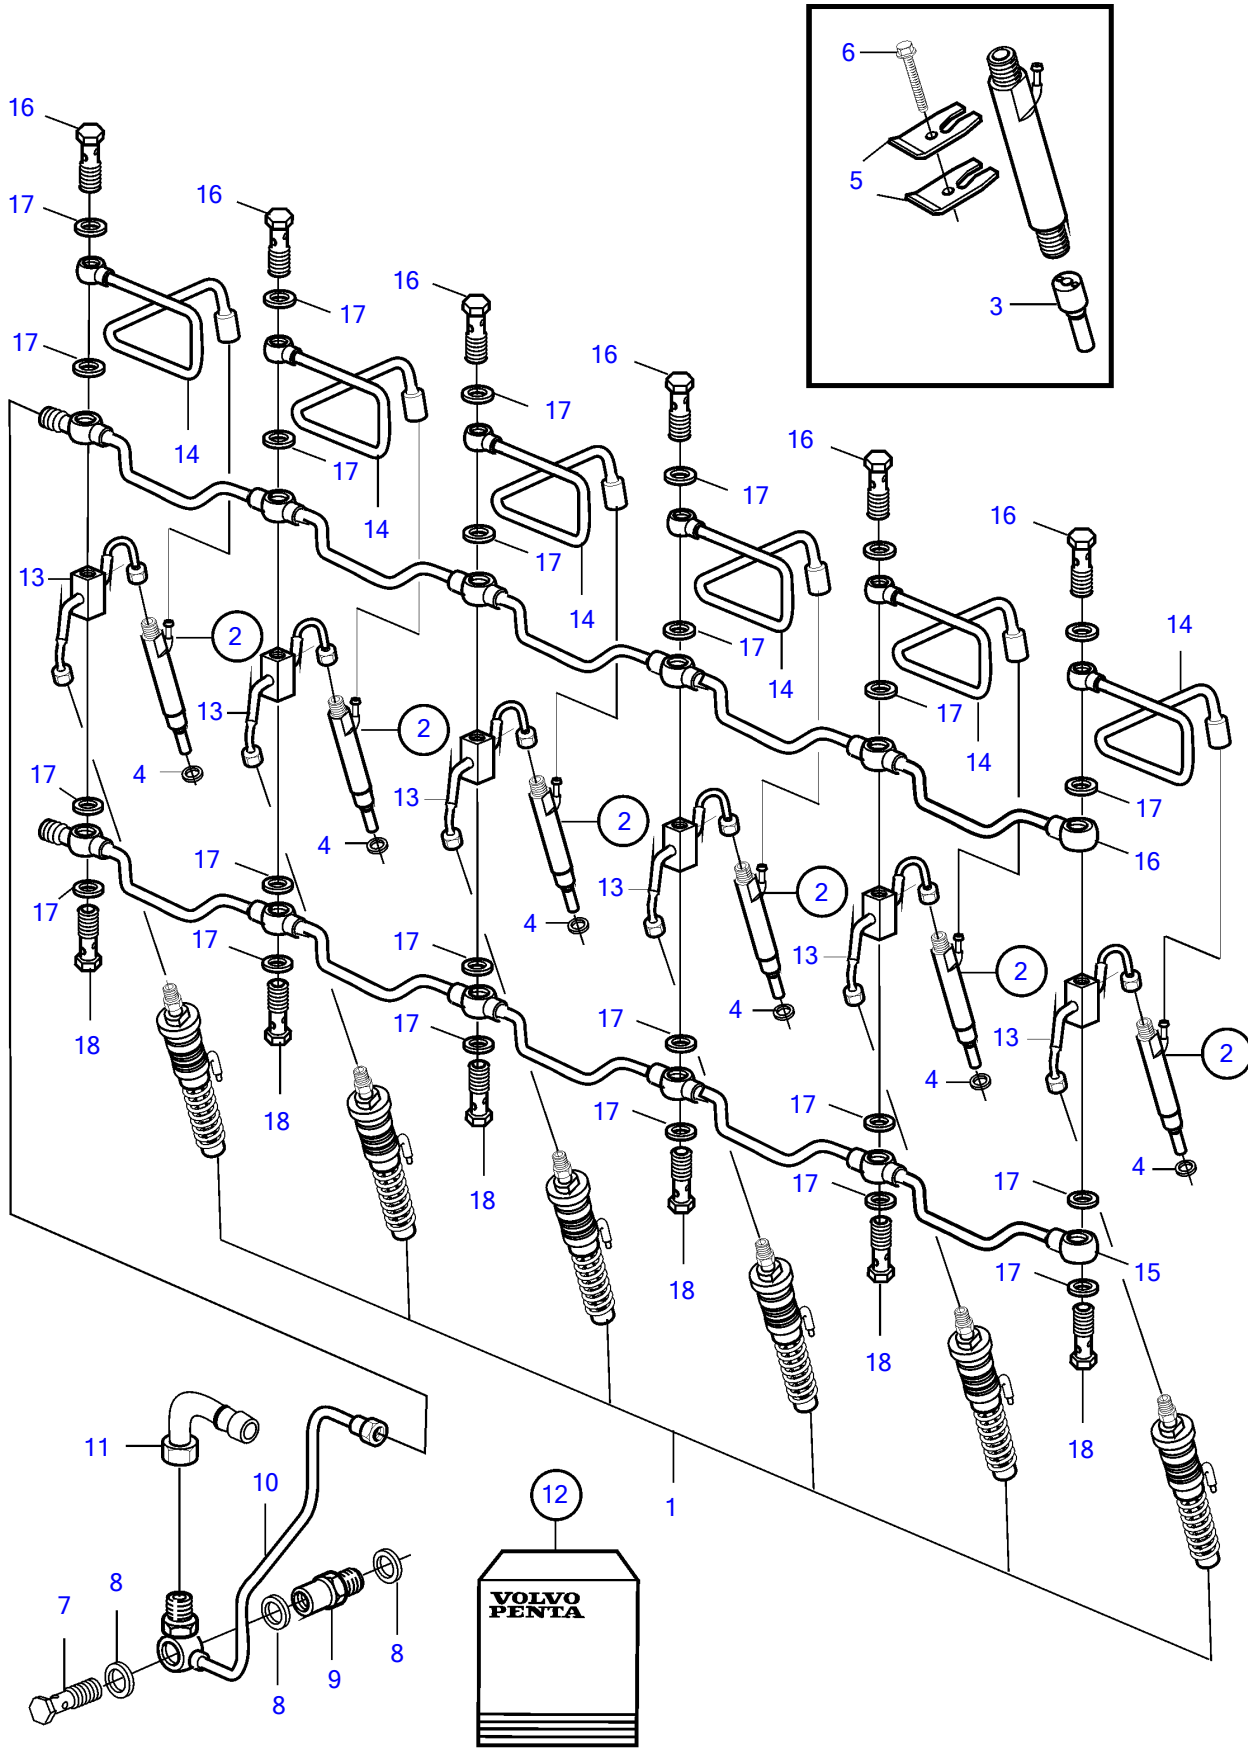

D7C-A TA

D7C-A TA

REF	PART NO.	QTY	DESCRIPTION	SEE SEC.
1	20500360	6	Injection pump	35011
	3803967	6	Injection pump, exch	35011
	3803967	6	Injection pump	
2	888874	6	Injector	
	3803945	6	Injector, exch	
	3803945	6	Injector	
3	888761	6	• Nozzle	
4	11700426	6	Gasket	
5	11700424	12	Bracket	
6	20405559	6	Six point screw	
7	20405847	1	Valve	
8	969011	3	Gasket	
9	20550302	1	Bushing	
10	888768	1	Leak-off line	
11	3586738	1	Hose nipple	
12		1	Fuel pipe, kit	
13	888763	6	• Fuel pipe, delivery pipe	
14	20759469	6	• Leak-off line	
15	888765	2	• Leak-off line	
16	888766	6	• Hollow screw	
17	947620	30	• Gasket	
18	888767	6	• Hollow screw	