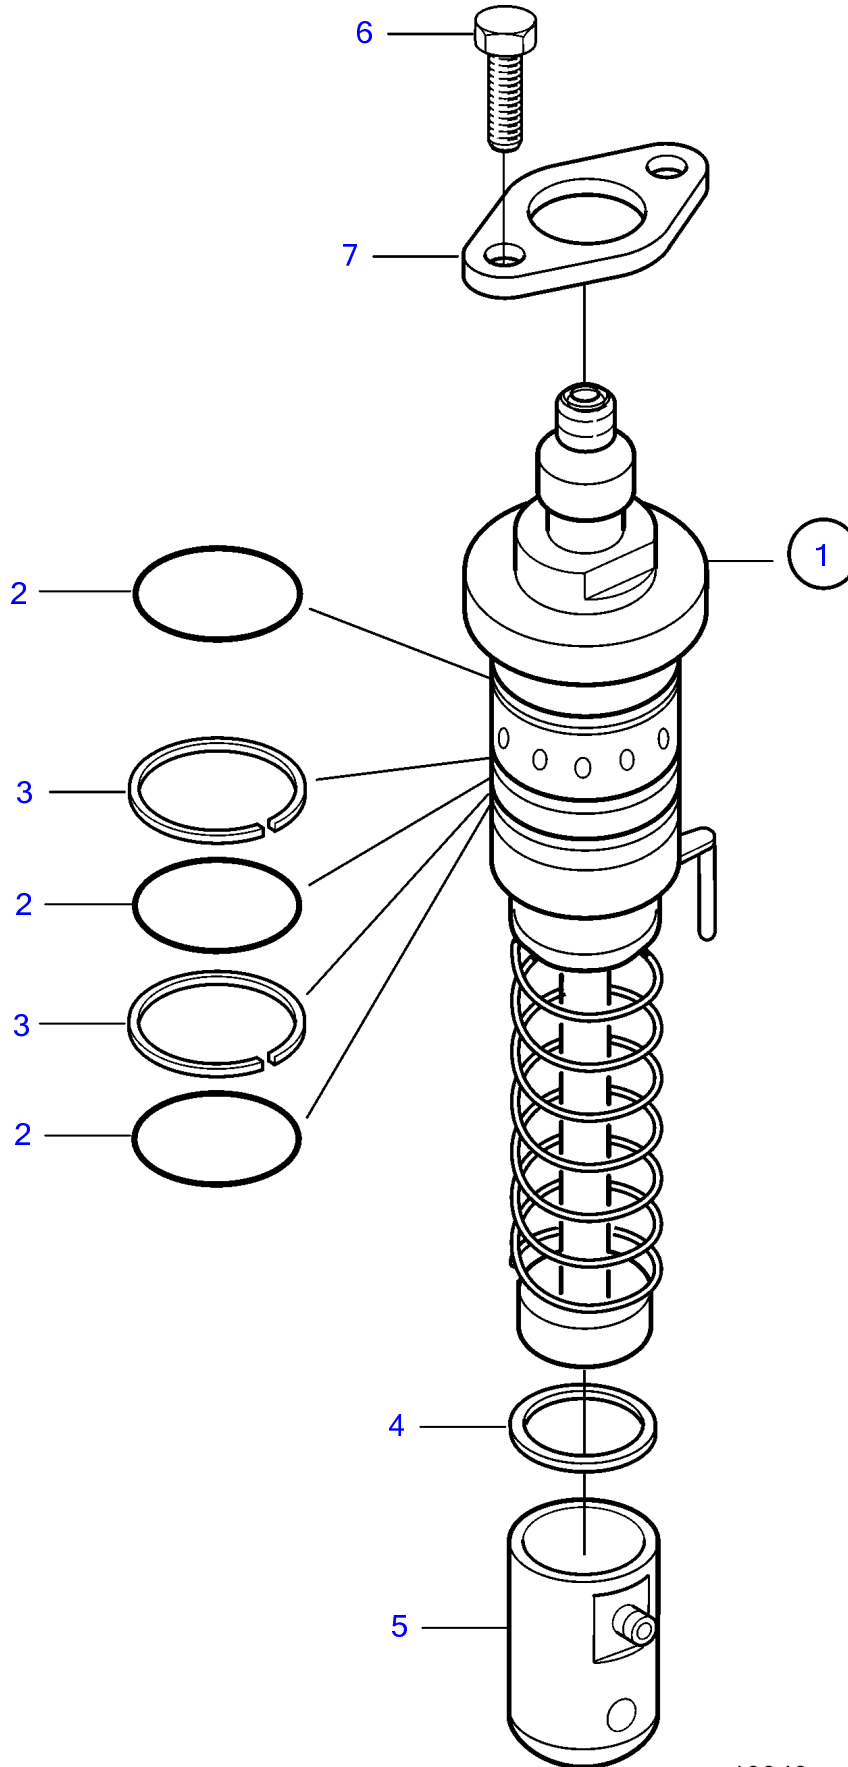

D7A-A T, D7A-A TA, D7A-B TA, D7C-B TA, D7C-A TA

19343

D7A-A T, D7A-A TA, D7A-B TA, D7C-B TA, D7C-A TA

REF	PART NO.	QTY	DESCRIPTION	NOTES
1	20500360	6	Injection pump	
	3803967	6	Injection pump, exch	
	3803967	6	Injection pump	
2	20405907	18	• Sealing ring	
3	20405543	12	• Shim	
4	20881345	X	Shim	TH=1,0mm
	20881359	X	Shim	TH=1,1mm
	20881364	X	Shim	TH=1,2mm
	20881368	X	Shim	TH=1,3mm
	20881372	X	Shim	TH=1,4mm
	20881376	X	Shim	TH=1,5mm
	20881379	X	Shim	TH=1,6mm
	20881381	X	Shim	TH=1,7mm
	20881386	X	Shim	TH=1,8mm
	20881388	X	Shim	TH=1,9mm
	20881390	X	Shim	TH=2,0mm
	20881393	X	Shim	TH=2,1mm
	20881395	X	Shim	TH=2,2mm
	20881396	X	Shim	TH=2,3mm
	20881400	X	Shim	TH=2,4mm
	20881405	X	Shim	TH=2,5mm
	20881406	X	Shim	TH=2,6mm
	20881408	X	Shim	TH=2,7mm
	20881411	X	Shim	TH=2,8mm
	20881413	X	Shim	TH=2,9mm
	20881415	X	Shim	TH=3,0mm
	20881419	X	Shim	TH=3,1mm
	20881420	X	Shim	TH=3,2mm
	20881424	X	Shim	TH=3,3mm
	20881435	X	Shim	TH=3,4mm
	20881441	X	Shim	TH=3,5mm
	20881451	X	Shim	TH=3,6mm
	20881454	X	Shim	TH=3,7mm
5	11700392	6	Tappet	
6	20460071	12	Screw	
7	20405565	6	Flange	