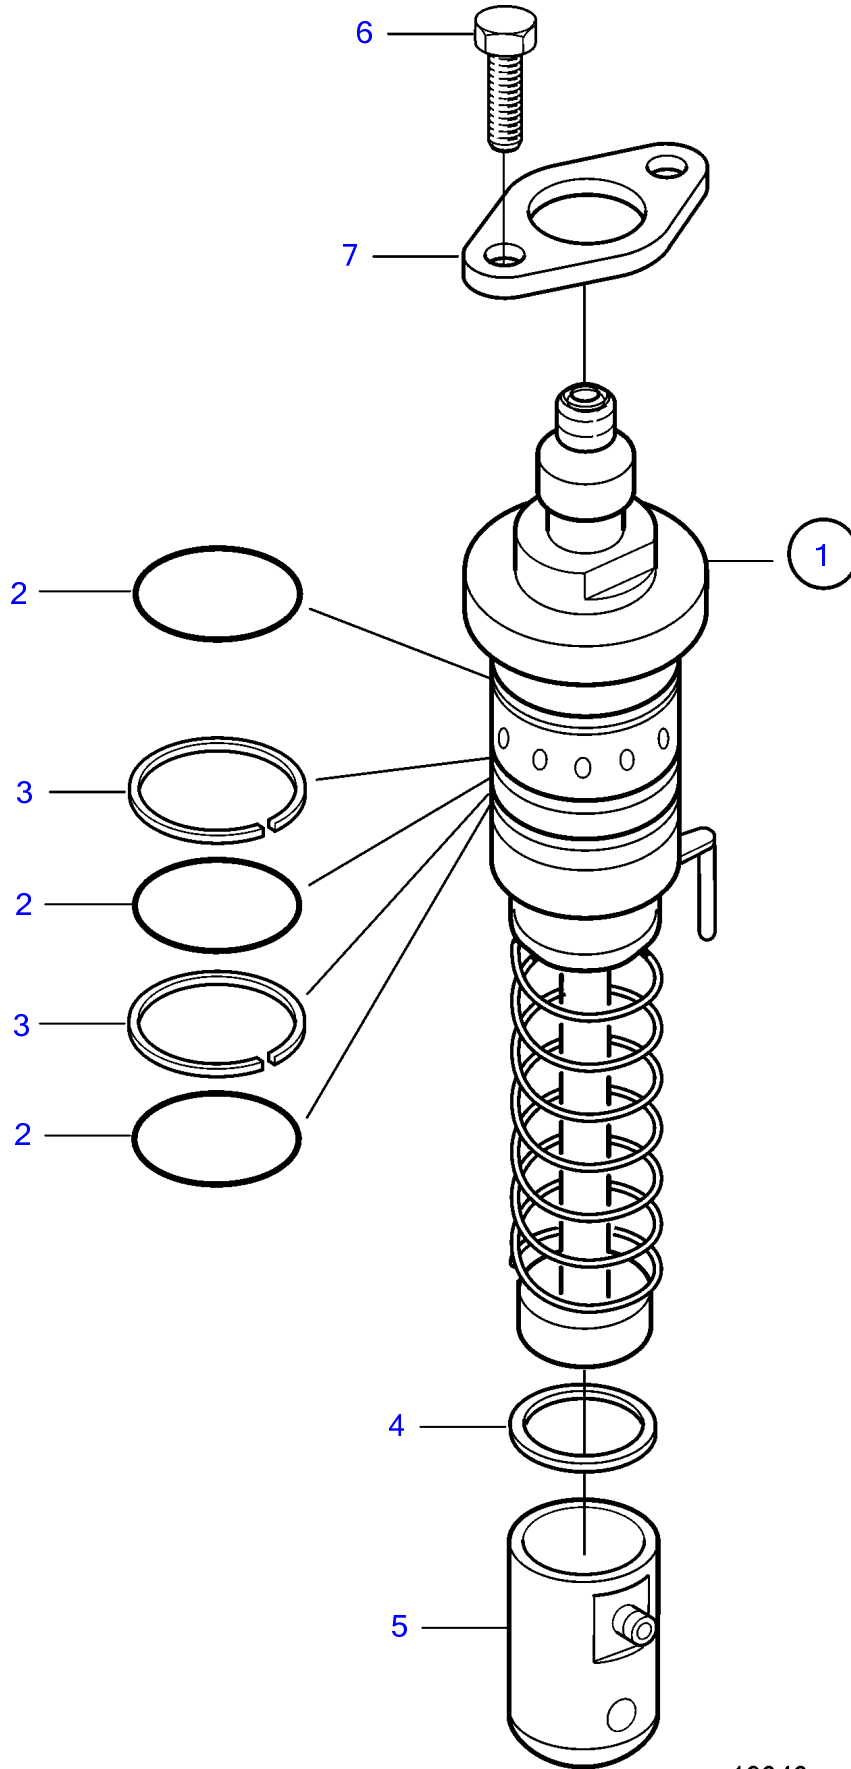

D7A-A T, D7A-A TA, D7A-B TA, D7C-B TA, D7C-A TA

19343

D7A-A T, D7A-A TA, D7A-B TA, D7C-B TA, D7C-A TA

REF	PART NO.	QTY	DESCRIPTION	NOTES
1	20500360	6	Injection pump	
	3803967	6	Injection pump, exch	
	3803967	6	Injection pump	
2	20405907	18	• Sealing ring	
3	20405543	12	• Shim	
4	20881345	X	Shim	TH=1,0mm
	20881359	X	Shim	TH=1,1mm
	20881364	X	Shim	TH=1,2mm
	20881368	X	Shim	TH=1,3mm
	20881372	X	Shim	TH=1,4mm
	20881376	X	Shim	TH=1,5mm
	20881379	X	Shim	TH=1,6mm
	20881381	X	Shim	TH=1,7mm
	20881386	X	Shim	TH=1,8mm
	20881388	X	Shim	TH=1,9mm
	20881390	X	Shim	TH=2,0mm
	20881393	X	Shim	TH=2,1mm
	20881395	X	Shim	TH=2,2mm
	20881396	X	Shim	TH=2,3mm
	20881400	X	Shim	TH=2,4mm
	20881405	X	Shim	TH=2,5mm
	20881406	X	Shim	TH=2,6mm
	20881408	X	Shim	TH=2,7mm
	20881411	X	Shim	TH=2,8mm
	20881413	X	Shim	TH=2,9mm
	20881415	X	Shim	TH=3,0mm
	20881419	X	Shim	TH=3,1mm
	20881420	X	Shim	TH=3,2mm
	20881424	X	Shim	TH=3,3mm
	20881435	X	Shim	TH=3,4mm
	20881441	X	Shim	TH=3,5mm
	20881451	X	Shim	TH=3,6mm
	20881454	X	Shim	TH=3,7mm
5	11700392	6	Tappet	
6	20460071	12	Screw	
7	20405565	6	Flange	