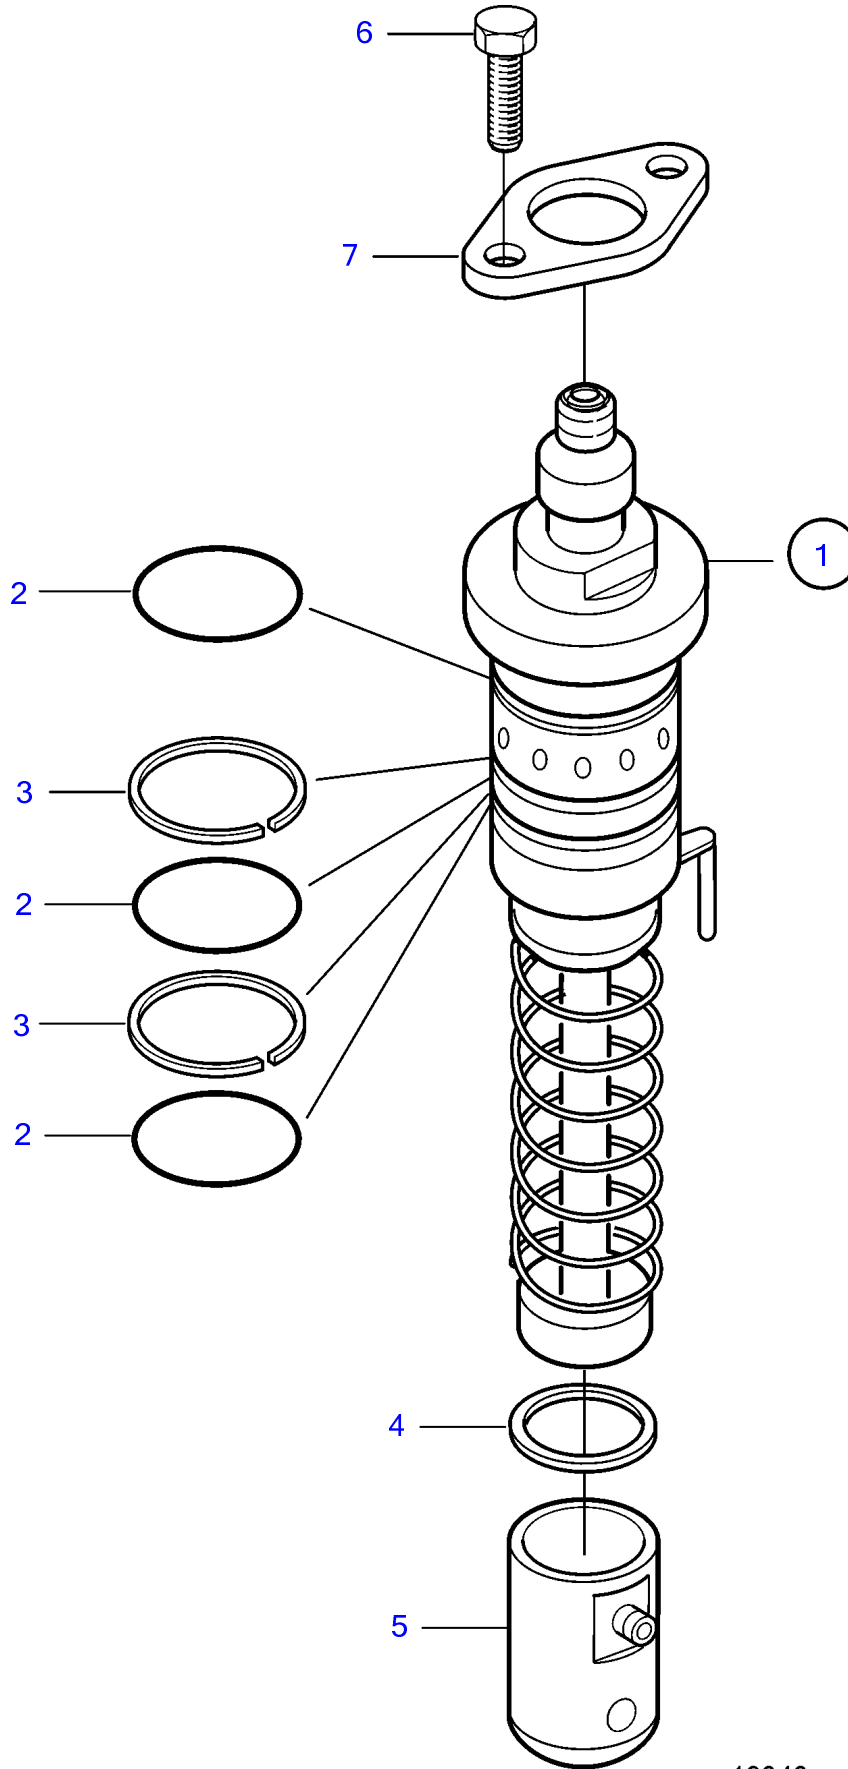

D5A-A T, D5A-A TA, D5A-B TA

D5A-A T, D5A-A TA, D5A-B TA

REF	PART NO.	QTY	DESCRIPTION	NOTES
1	20500360	4	Injection pump	
	3803967	4	Injection pump, exch	
	3803967	4	Injection pump	
2	20405907	12	• Sealing ring	
3	20405543	8	• Shim	
4	20881345	X	Shim	TH=1,0mm
	20881359	X	Shim	TH=1,1mm
	20881364	X	Shim	TH=1,2mm
	20881368	X	Shim	TH=1,3mm
	20881372	X	Shim	TH=1,4mm
	20881376	X	Shim	TH=1,5mm
	20881379	X	Shim	TH=1,6mm
	20881381	X	Shim	TH=1,7mm
	20881386	X	Shim	TH=1,8mm
	20881388	X	Shim	TH=1,9mm
	20881390	X	Shim	TH=2,0mm
	20881393	X	Shim	TH=2,1mm
	20881395	X	Shim	TH=2,2mm
	20881396	X	Shim	TH=2,3mm
	20881400	X	Shim	TH=2,4mm
	20881405	X	Shim	TH=2,5mm
	20881406	X	Shim	TH=2,6mm
	20881408	X	Shim	TH=2,7mm
	20881411	X	Shim	TH=2,8mm
	20881413	X	Shim	TH=2,9mm
	20881415	X	Shim	TH=3,0mm
	20881419	X	Shim	TH=3,1mm
	20881420	X	Shim	TH=3,2mm
	20881424	X	Shim	TH=3,3mm
	20881435	X	Shim	TH=3,4mm
	20881441	X	Shim	TH=3,5mm
	20881451	X	Shim	TH=3,6mm
	20881454	X	Shim	TH=3,7mm
5	11700392	4	Tappet	
6	20460071	8	Screw	
7	20405565	4	Flange	