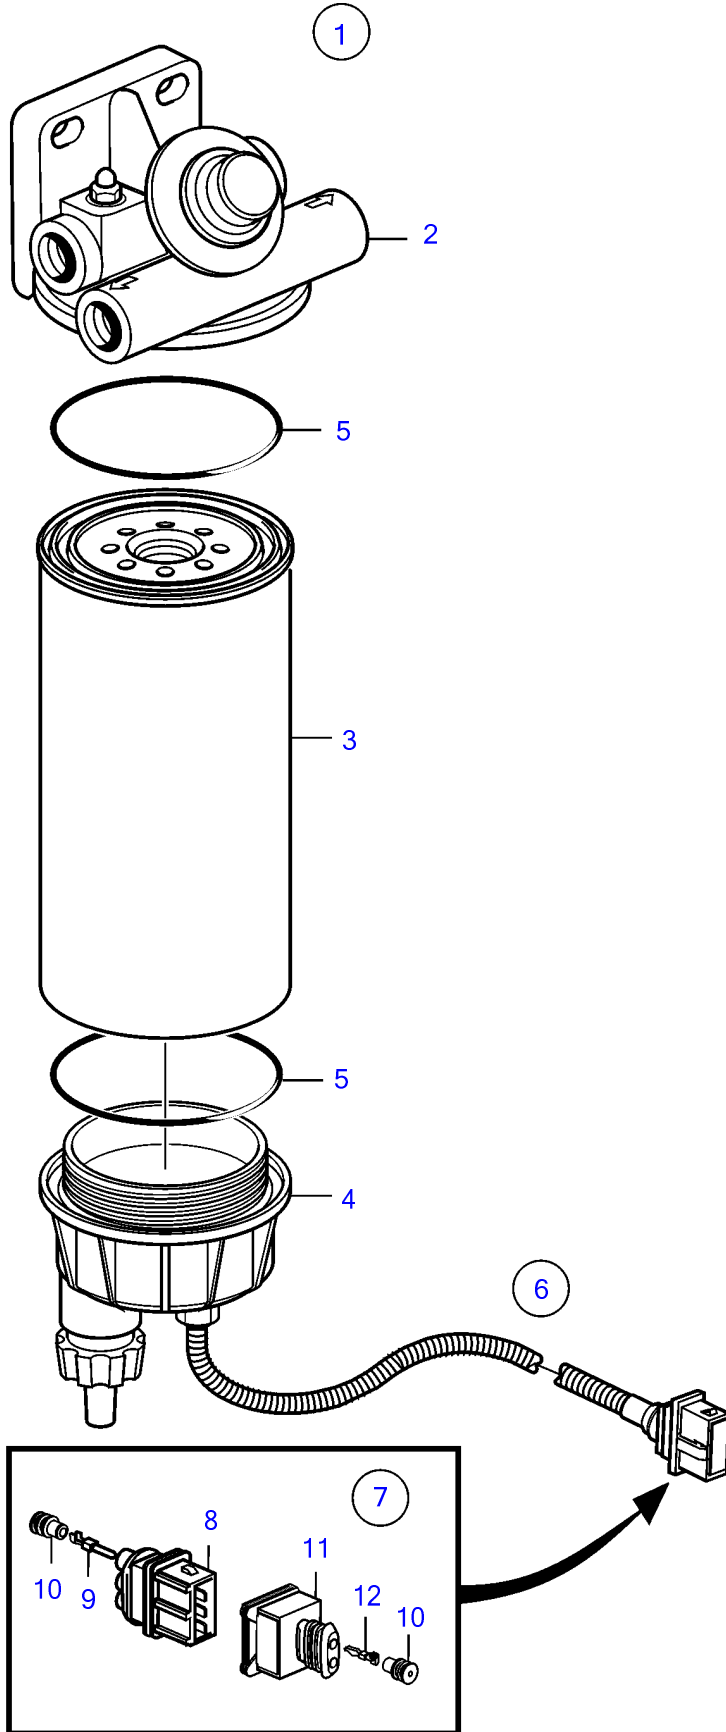

D5A-A T, D7A-A T, D7A-A TA, D5A-B TA, D7A-B TA, D7C-B TA, D7C-A TA

D5A-A T, D7A-A T, D7A-A TA, D5A-B TA, D7A-B TA, D7C-B TA, D7C-A TA

REF	PART NO.	QTY	DESCRIPTION	NOTES
1	20593528	1	Fuel filter	Not suitable for usability of RME fuel., s/n -5310912921
	21409663	1	Fuel filter	s/n 5310912921-
2	20593529	1	• Filter housing	Filter head with integrated hand fuel pump.
3	21409660	1	• Fuel filter	
4	20593539	1	• Bowl	
5	20593541	1	• Gasket kit	Delivered as a kit.
6	20593546	1	• Cable	
7	20593552	1	• • Connector	
8	20593555	1	• • • Housing	
9	20585405	3	• • • Pin	
10	20405783	6	• • • Gasket	
11	20482769	1	Housing	
12	20482768	3	Connector	