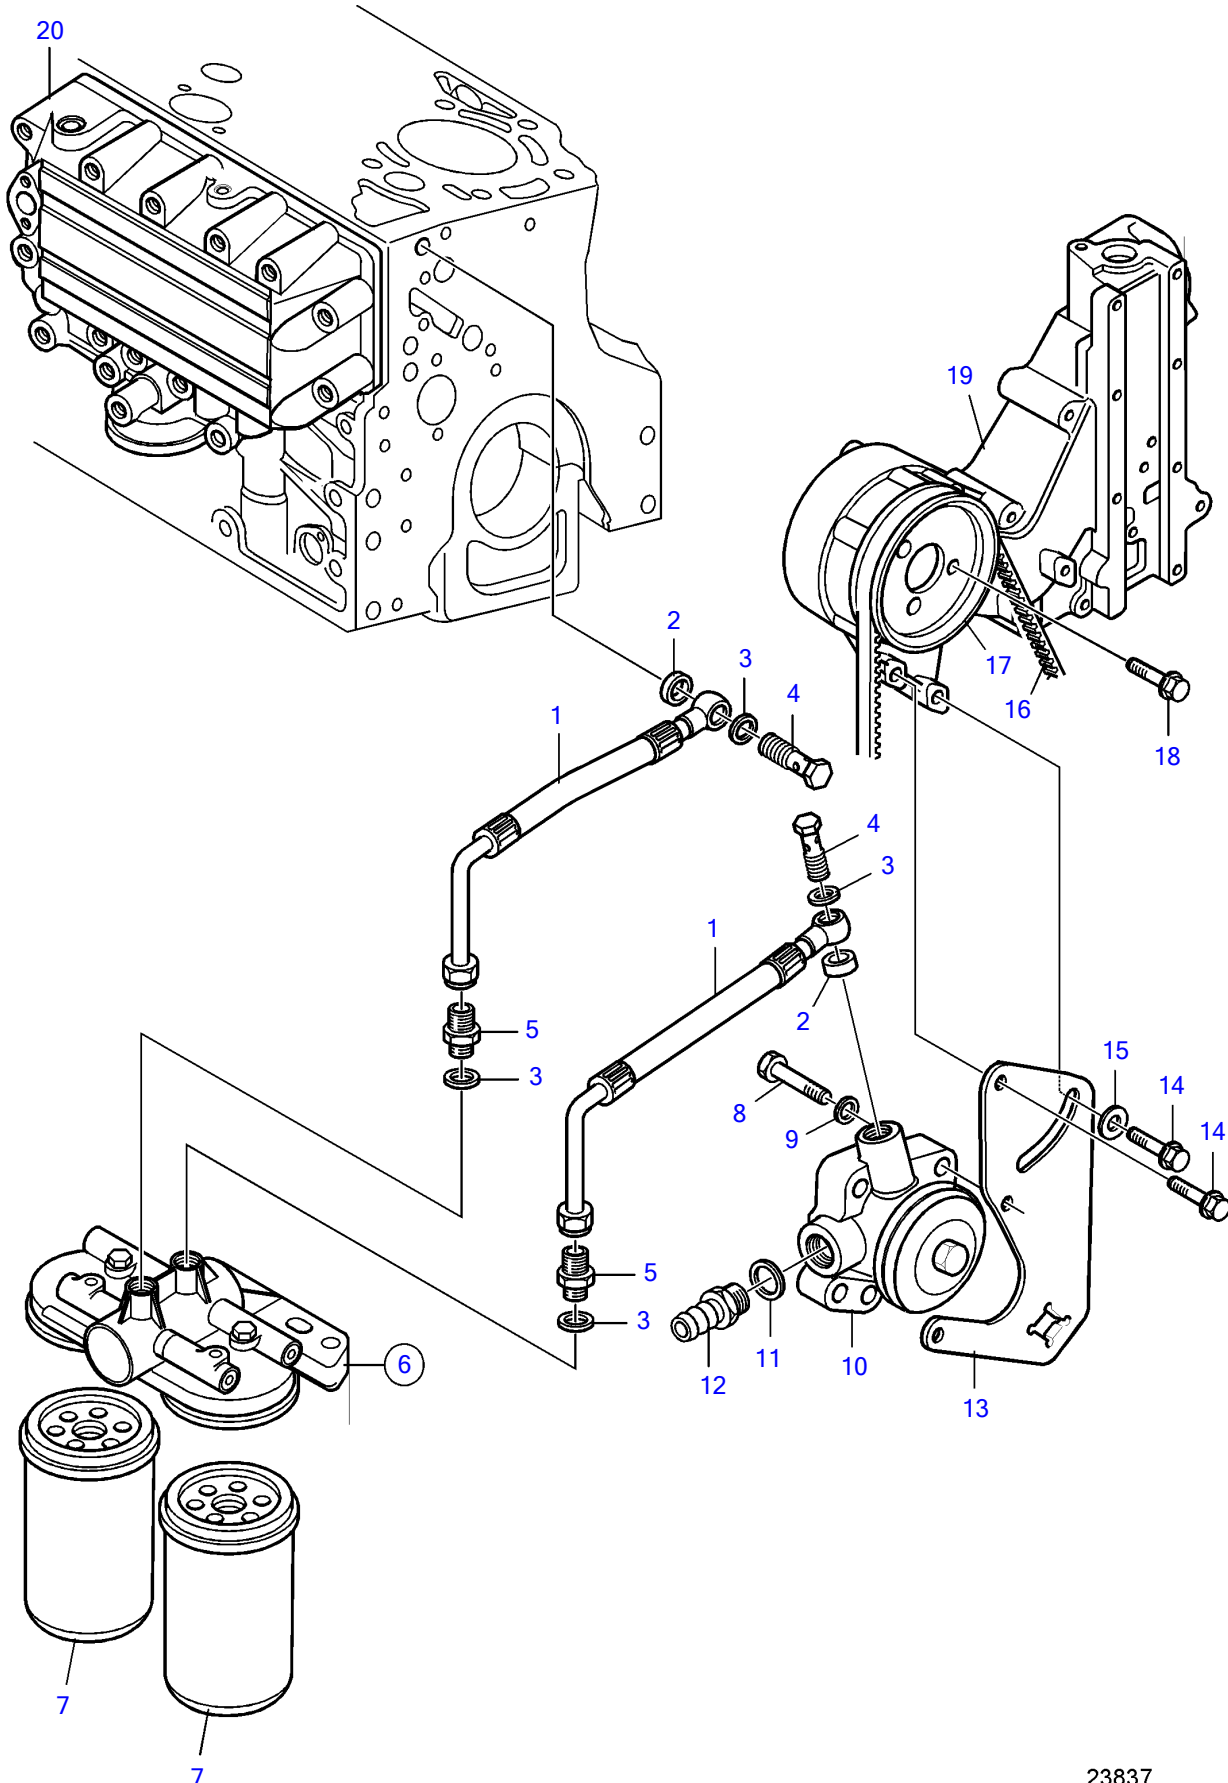

D5A-A T, D7A-A T, D7A-A TA, D7C-A TA, D5A-B TA, D7A-B TA, D7C-B TA

D5A-A T, D7A-A T, D7A-A TA, D7C-A TA, D5A-B TA, D7A-B TA, D7C-B TA

REF	PART NO.	QTY	DESCRIPTION	SEE SEC.	NOTES
1	20798506	1	Hose		
2	20799234	2	Sealing ring		
3	21108673	4	Sealing ring		
4	20405562	2	Hollow screw		
5	20799255	2	Nipple		
6	20798472	1	Fuel filter housing		
7	864315	2	• Filter		
8	20450912	2	Screw		
9	20460063	1	Spring washer		
10	20460417	1	Pump		SN-010557491
	21193376	1	Pump		SN10557492-10609370
	21264822	1	Pump		Replaces earlier fuelpumps, Replaced by 21518471
	21518471	1	Pump		For V-belt 21322035
11	947622	1	Gasket		
12	20412596	1	Hose nipple		
13	20460254	1	Bracket		
14	20460028	2	Screw		
15	20405734	2	Washer		
16	976490	1	V-belt		L=1200mm
17	888715	1	Gear pulley		
18	20405792	3	Screw		L=16mm
19		1	Water pump, fan bracket		
			•		
			•	6488	
20		1	Oil cooler, housing		
			•		
			•	6419	