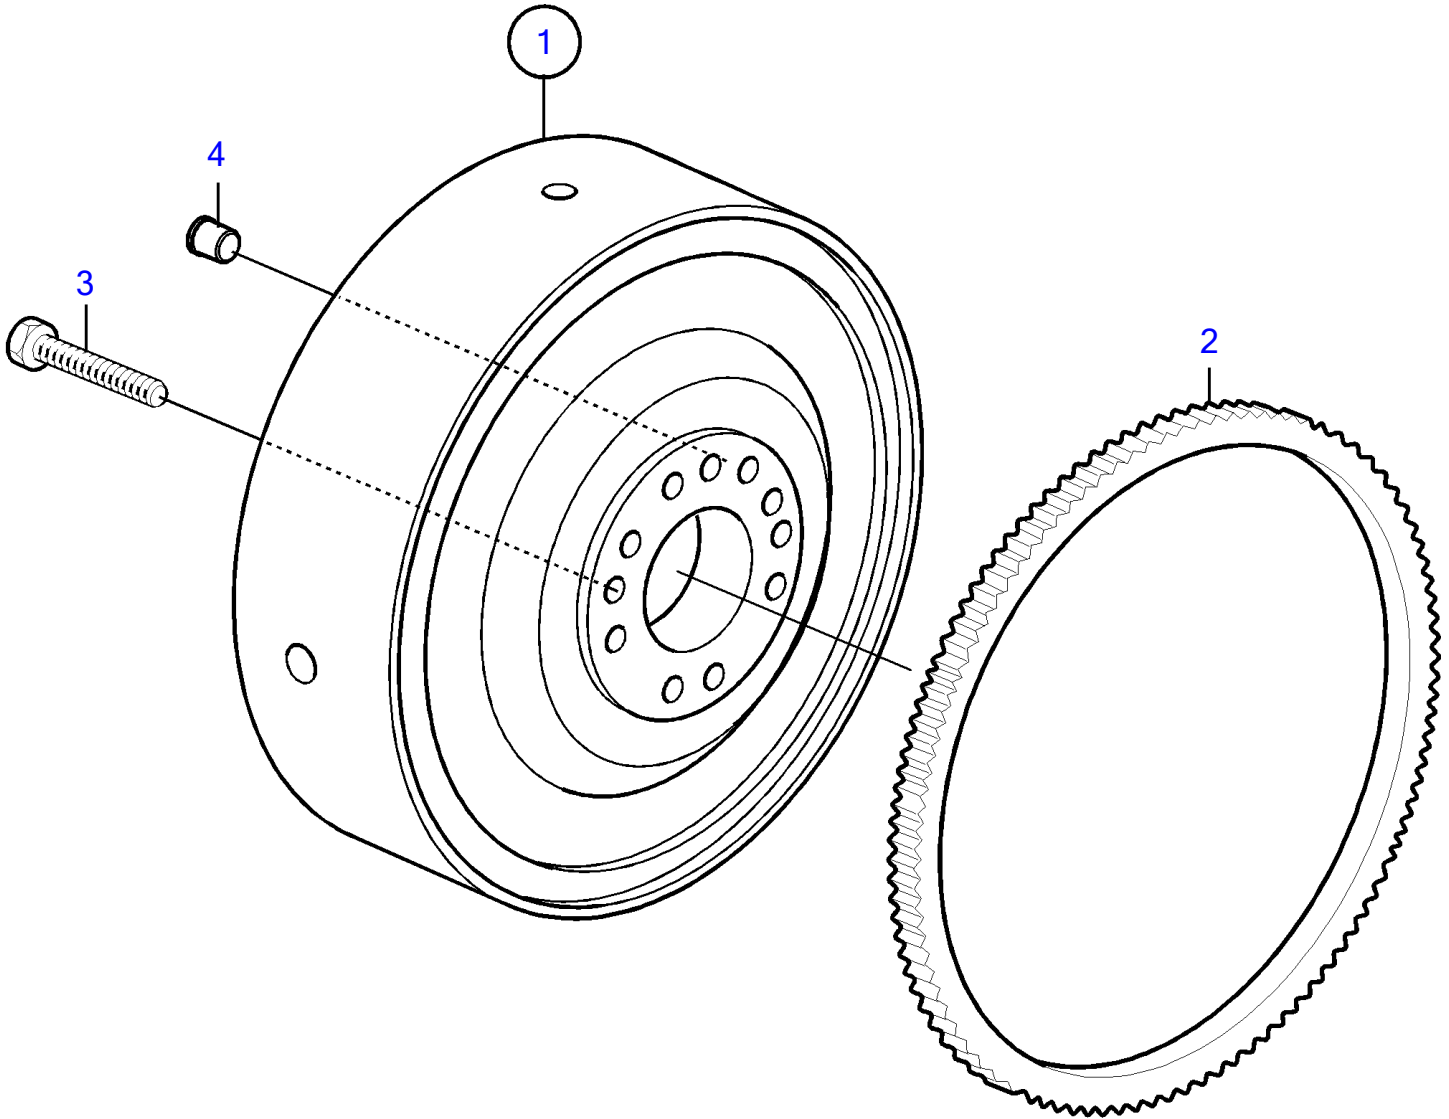

D5A-B TA, D7A-B TA, D7C-B TA

19544

D5A-B TA, D7A-B TA, D7C-B TA

REF	PART NO.	QTY	DESCRIPTION	NOTES
1	20459129	1	Flywheel	For flywheel housing SAE 2 & 3., J=0.906 kgm ² .
2	20405650	1	• Gear ring	
	21033328	1	• Ring	(20405650)
3	20450835	10	Hexagon screw	L=50mm
4	20405643	5	Plug	