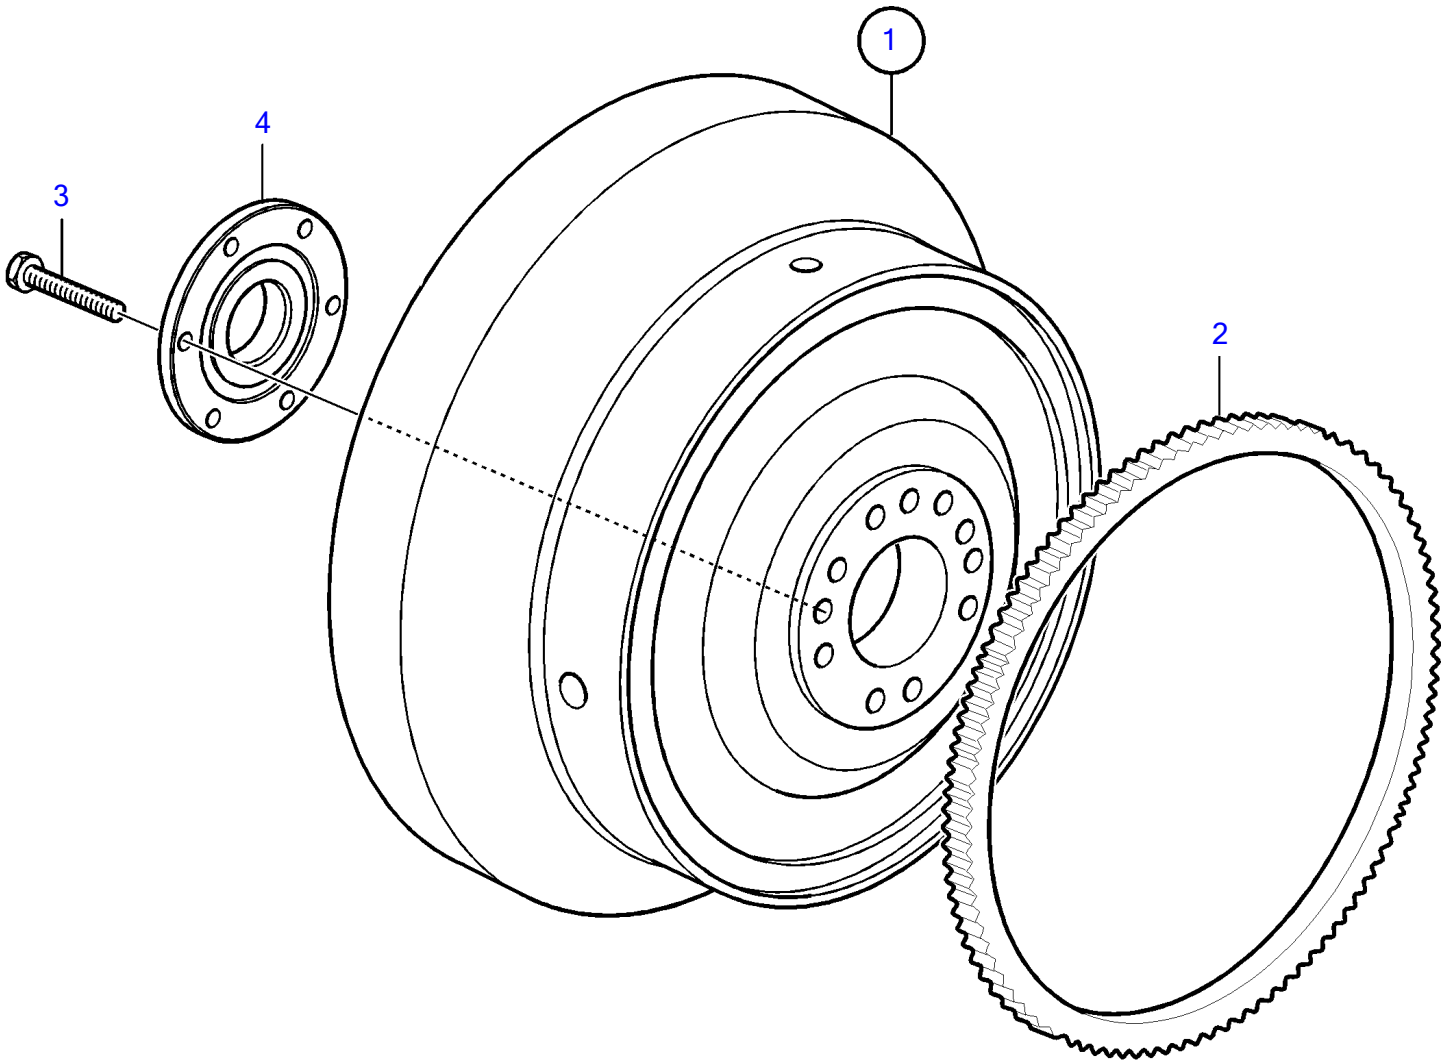

D7A-A T, D7A-A TA, D7A-B TA, D7C-B TA

24431

D7A-A T, D7A-A TA, D7A-B TA, D7C-B TA

REF	PART NO.	QTY	DESCRIPTION	NOTES
1	20798469	1	Flywheel	For SAE 1 flywheel housing, 14" disc.
2	20405650	1	• Gear ring	
	21033328	1	• Ring	(20405650)
3	20459926	10	Hexagon screw	M10x35mm
4	21091547	1	Flange	