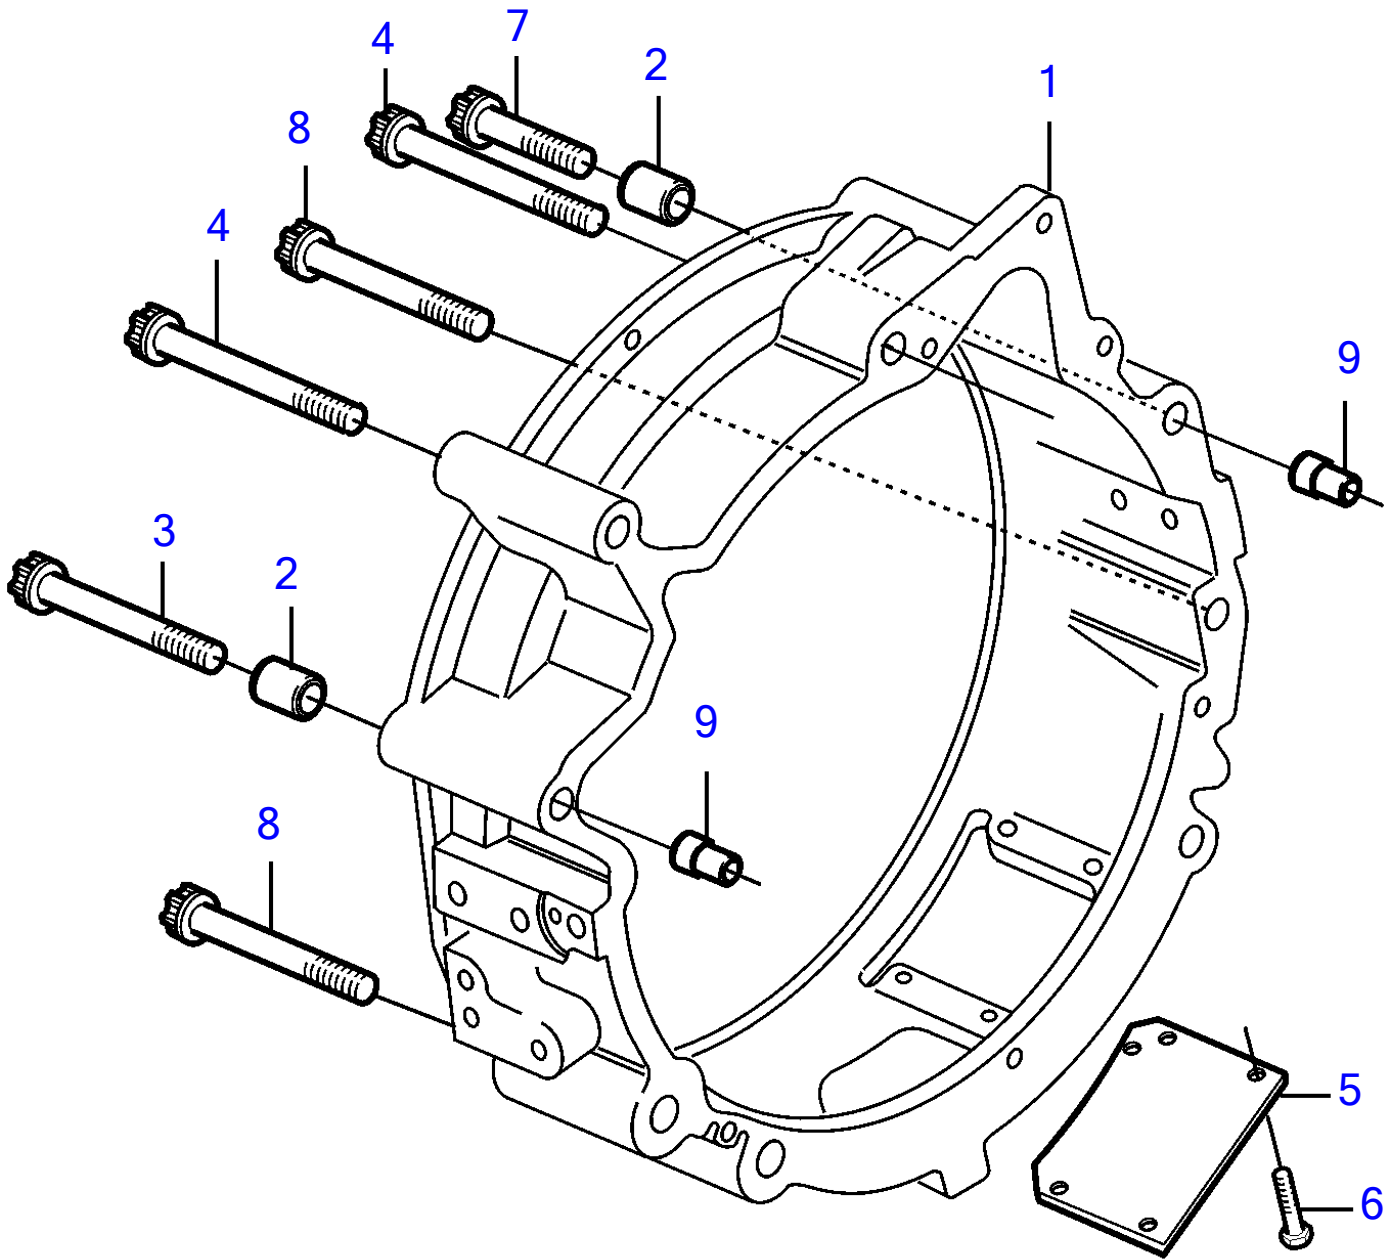

D5A-A T, D5A-A TA, D7A-A T, D7A-A TA, D5A-B TA, D7A-B TA, D7C-B TA, D7C-A TA

19543

D5A-A T, D5A-A TA, D7A-A T, D7A-A TA, D5A-B TA, D7A-B TA, D7C-B TA, D7C-A TA

REF	PART NO.	QTY	DESCRIPTION	NOTES
1	20450790	1	Flywheel housing	
2	20405646	2	Bushing	(20405887)
3	20459996	1	Six point screw	L=150mm
4	20459995	1	Six point screw	L=140mm
5	20459995	1	Six point screw	
6	20459986	4	Hexagon screw	L=10mm
7	20460931	1	Six point screw	
8	20459991	2	Six point screw	
9	20405646	2	Bushing	