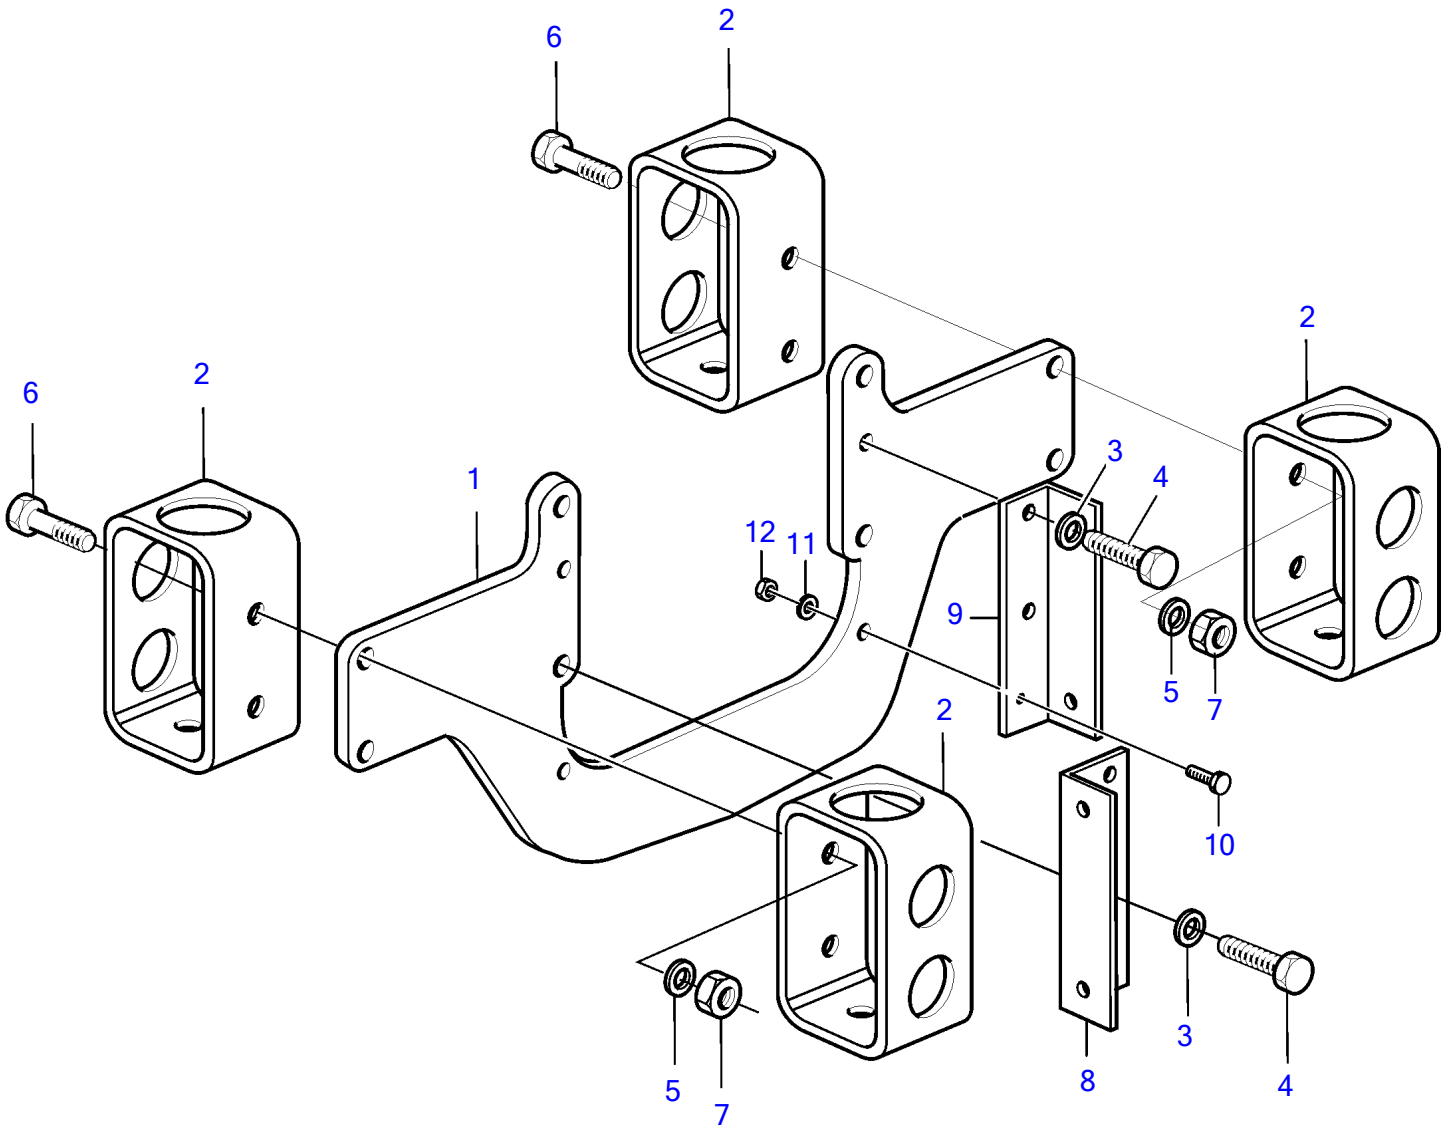

D7A-A T, D7A-A TA, D7A-B TA, D7C-B TA, D7C-A TA

24744

D7A-A T, D7A-A TA, D7A-B TA, D7C-B TA, D7C-A TA

REF	PART NO.	QTY	DESCRIPTION	NOTES
1	3839540	1	Engine bracket	
2	3839541	4	Engine bracket	
3	20405606	4	Washer	
4	20535027	4	Screw	
5	20460513	4	Washer	
6		4	Flange screw	As spare part: 20551469, 20551469
7		4	Flange nut	As spare part : 20522497, 20522497
8	21156345	1	Bracket, right	
9	21156350	1	Bracket, left	
10	20412324	2	Screw	
11	20460127	2	Washer	
12	945408	2	Flange nut	