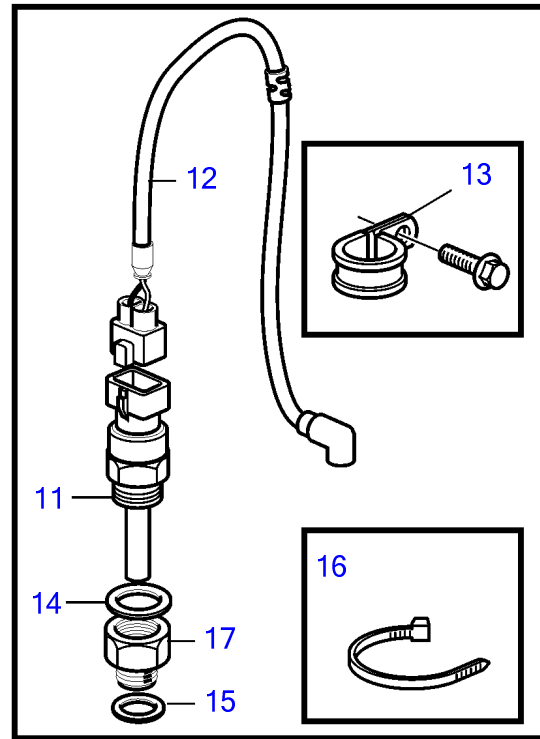

D5A-A T, D5A-A TA, D7A-A T, D7A-A TA, D7C-A TA, D5A-B TA, D7A-B TA, D7C-B TA

24132

D5A-A T, D5A-A TA, D7A-A T, D7A-A TA, D7C-A TA, D5A-B TA, D7A-B TA, D7C-B TA

REF	PART NO.	QTY	DESCRIPTION	NOTES
1	888853	1	Oil pressure sensor	SN-1096836
	21091609	1	Pressure sensor	SN1096837-
2	969011	1	• Gasket	
3	3586736	1	Pressure switch, oil pressure	
4	874673	1	Pressure switch, piston cooling	Replaced by 21202753.
	21202753	1	Pressure switch	
5	3838211	1	Adapter	
6	20553463	1	Sensor, air filter	
7	866838	1	Pressure sensor	Alt,0-2bar
	872196	1	Pressure sensor	Alt,0-3bar
8	11998	1	Gasket	
9	881965	1	Level guard, expansion tank	For engine mounted heat exchanger., SN-11184143
	21876480	1	Sensor	For engine mounted heat exchanger., SN11184144-
10	3586830	1	Temperature sensor	
11	848829	1	Thermo monitor	103°C, Replaced by 21510547
	21510547	1	Thermo monitor	110 ± 3°C
12	21506646	1	Wiring harness	Use together with 21510547 when changing from 848829
13	947827	2	Clamp	
14	18822	1	Gasket	
15	969011	1	Gasket	
16	948211	1	Cable tie	
17	984466	1	Reduction nipple	
18	20513340	1	Sensor, fuel	(20450685)
19	20459880	1	Sensor	Aux, SN-01099383
	20924088	1	Sensor	SN01099384-
20	20459227	1	Screw	
21	20459868	1	Sensor	Replaced by 20511126
	20511126	1	Sensor	Replaced by 20964264
	20964264	1	Sensor	L=55,5
22	967949	1	Flange screw	
23	20460353	1	Temperature sensor	Outside temperature.
24	21073863	1	Sensor	
25	948884	1	Gasket	