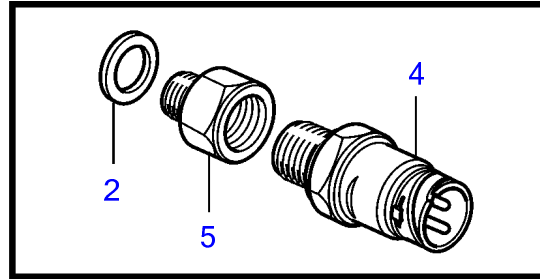

D5A-A T, D5A-A TA, D7A-A T, D7A-A TA, D7C-A TA, D5A-B TA, D7A-B TA, D7C-B TA

24132

D5A-A T, D5A-A TA, D7A-A T, D7A-A TA, D7C-A TA, D5A-B TA, D7A-B TA, D7C-B TA

REF	PART NO.	QTY	DESCRIPTION	NOTES
1	888853	1	Oil pressure sensor	SN-1096836
	21091609	1	Pressure sensor	SN1096837-
2	969011	1	• Gasket	
3	3586736	1	Pressure switch, oil pressure	
4	874673	1	Pressure switch, piston cooling	Replaced by 21202753.
	21202753	1	Pressure switch	
5	3838211	1	Adapter	
6	20553463	1	Sensor, air filter	
7	866838	1	Pressure sensor	Alt,0-2bar
	872196	1	Pressure sensor	Alt,0-3bar
8	11998	1	Gasket	
9	881965	1	Level guard, expansion tank	For engine mounted heat exchanger., SN-11184143
	21876480	1	Sensor	For engine mounted heat exchanger., SN11184144-
10	3586830	1	Temperature sensor	
11	848829	1	Thermo monitor	103°C, Replaced by 21510547
	21510547	1	Thermo monitor	110 ± 3°C
12	21506646	1	Wiring harness	Use together with 21510547 when changing from 848829
13	947827	2	Clamp	
14	18822	1	Gasket	
15	969011	1	Gasket	
16	948211	1	Cable tie	
17	984466	1	Reduction nipple	
18	20513340	1	Sensor, fuel	(20450685)
19	20459880	1	Sensor	Aux, SN-01099383
	20924088	1	Sensor	SN01099384-
20	20459227	1	Screw	
21	20459868	1	Sensor	Replaced by 20511126
	20511126	1	Sensor	Replaced by 20964264
	20964264	1	Sensor	L=55,5
22	967949	1	Flange screw	
23	20460353	1	Temperature sensor	Outside temperature.
24	21073863	1	Sensor	
25	948884	1	Gasket	