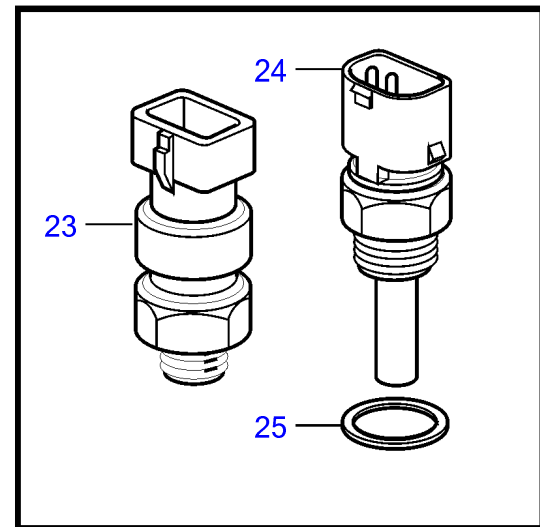

D5A-A T, D5A-A TA, D7A-A T, D7A-A TA, D7C-A TA, D5A-B TA, D7A-B TA, D7C-B TA

24132

D5A-A T, D5A-A TA, D7A-A T, D7A-A TA, D7C-A TA, D5A-B TA, D7A-B TA, D7C-B TA

REF	PART NO.	QTY	DESCRIPTION	NOTES
1	888853	1	Oil pressure sensor	SN-1096836
	21091609	1	Pressure sensor	SN1096837-
2	969011	1	• Gasket	
3	3586736	1	Pressure switch, oil pressure	
4	874673	1	Pressure switch, piston cooling	Replaced by 21202753.
	21202753	1	Pressure switch	
5	3838211	1	Adapter	
6	20553463	1	Sensor, air filter	
7	866838	1	Pressure sensor	Alt,0-2bar
	872196	1	Pressure sensor	Alt,0-3bar
8	11998	1	Gasket	
9	881965	1	Level guard, expansion tank	For engine mounted heat exchanger., SN-11184143
	21876480	1	Sensor	For engine mounted heat exchanger., SN11184144-
10	3586830	1	Temperature sensor	
11	848829	1	Thermo monitor	103°C, Replaced by 21510547
	21510547	1	Thermo monitor	110 ± 3°C
12	21506646	1	Wiring harness	Use together with 21510547 when changing from 848829
13	947827	2	Clamp	
14	18822	1	Gasket	
15	969011	1	Gasket	
16	948211	1	Cable tie	
17	984466	1	Reduction nipple	
18	20513340	1	Sensor, fuel	(20450685)
19	20459880	1	Sensor	Aux, SN-01099383
	20924088	1	Sensor	SN01099384-
20	20459227	1	Screw	
21	20459868	1	Sensor	Replaced by 20511126
	20511126	1	Sensor	Replaced by 20964264
	20964264	1	Sensor	L=55,5
22	967949	1	Flange screw	
23	20460353	1	Temperature sensor	Outside temperature.
24	21073863	1	Sensor	
25	948884	1	Gasket	