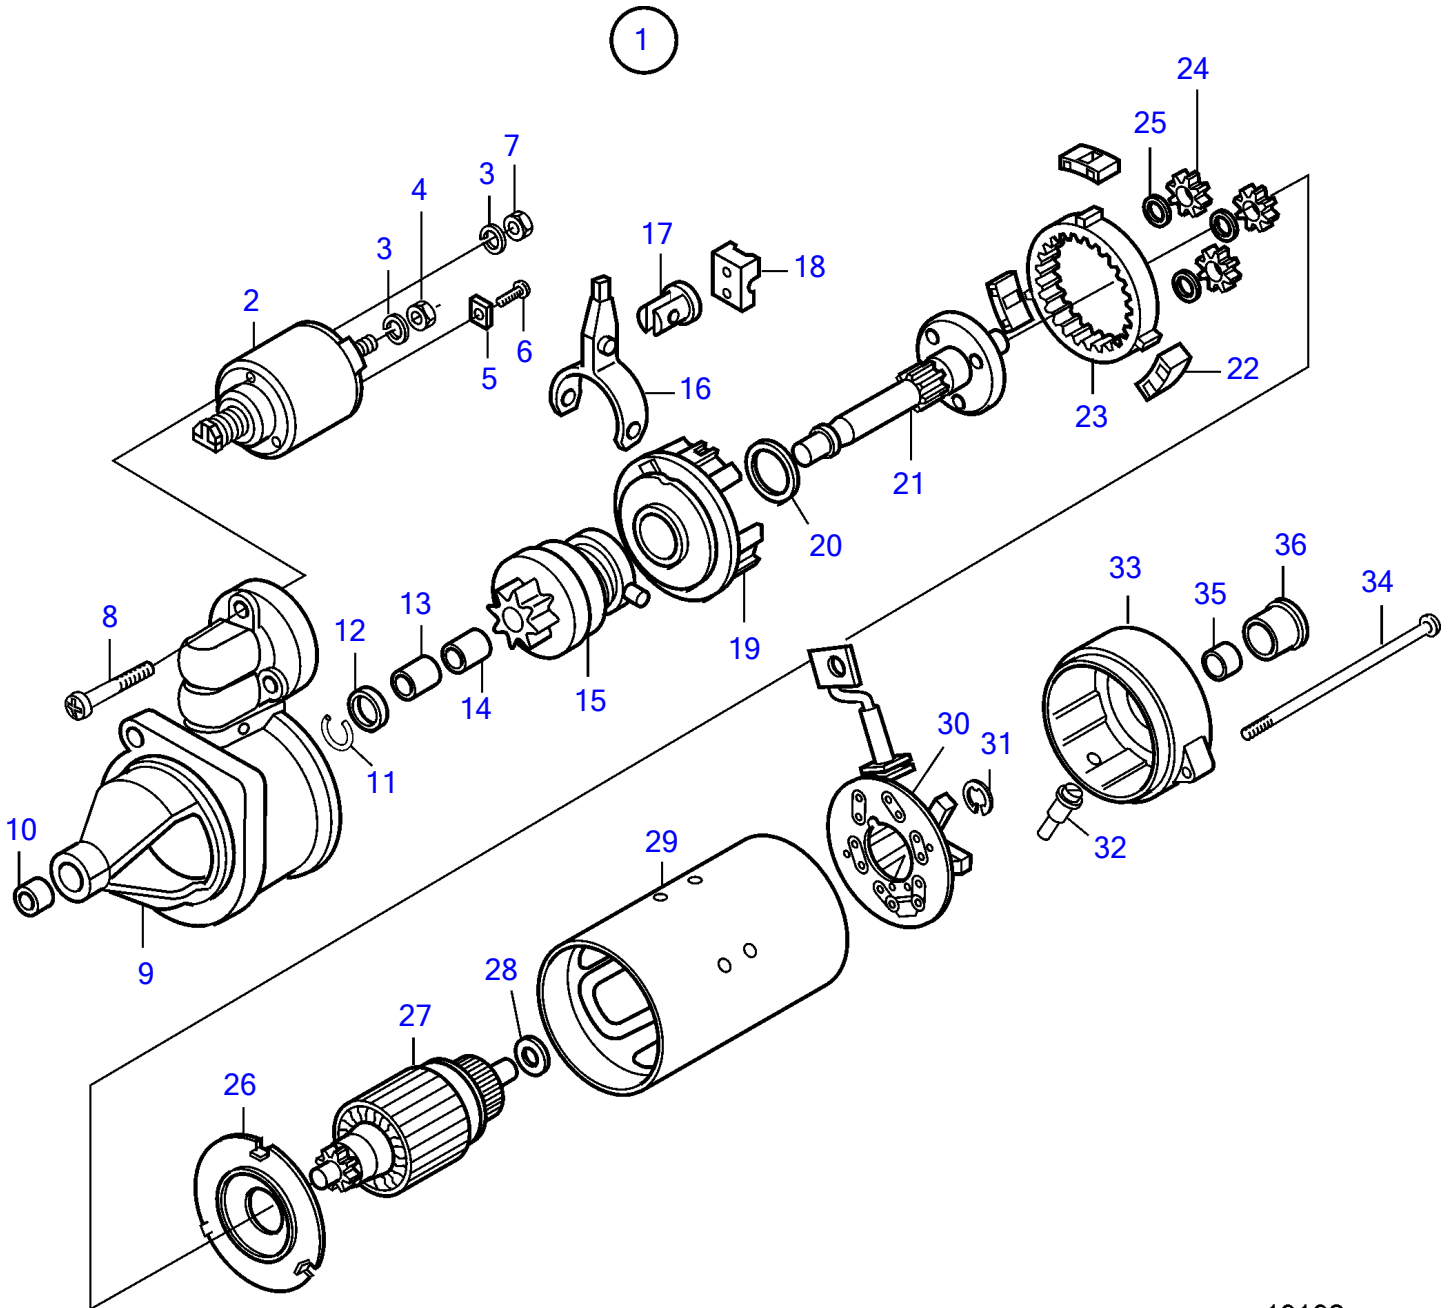

D5A-A T, D5A-A TA, D7A-A T, D7A-A TA, D5A-B TA, D7A-B TA, D7C-B TA, D7C-A TA

19192

D5A-A T, D5A-A TA, D7A-A T, D7A-A TA, D5A-B TA, D7A-B TA, D7C-B TA, D7C-A TA

REF	PART NO.	QTY	DESCRIPTION	NOTES
1	20405828	1	Starter motor	
	3803517	1	Starter motor, exch, exch	
	3803517	1	Starter motor, exch	
2	20460115	1	• Relay	
3	(20460119)	2	• Lock washer	Obsolete part
4	20460118	1	• Hexagon nut	
5	20460120	1	• Clamp	
6		1	• Screw	
7		1	• Nut	
8		1	• Screw	
9		1	• Bearing shield	
10		1	• Bushing	
11		1	• Lock ring	
12		1	• Washer	
13		1	• Bushing	
14		1	• Bushing	
15	21147963	1	• Starter pinion	
16		1	• Engagement lever	
17		1	• Retainer	
18		1	• Stop lug	
19		1	• Drive bearing	
20		1	• Ring	
21		1	• Shaft	
22		3	• Retainer	
23		1	• Gear ring	
24		3	• Gear	
25		3	• Washer	
26		1	• Isolation plate	
27		1	• Rotor	
28		1	• Washer	
29		1	• Housing	
30	20460117	1	• Brush retainer	
31		1	• Lock washer	
32		1	• Rubber buffer	
33		1	• Lock	
34		1	• Bolt	
35		1	• Bushing	
36		1	• Plug	