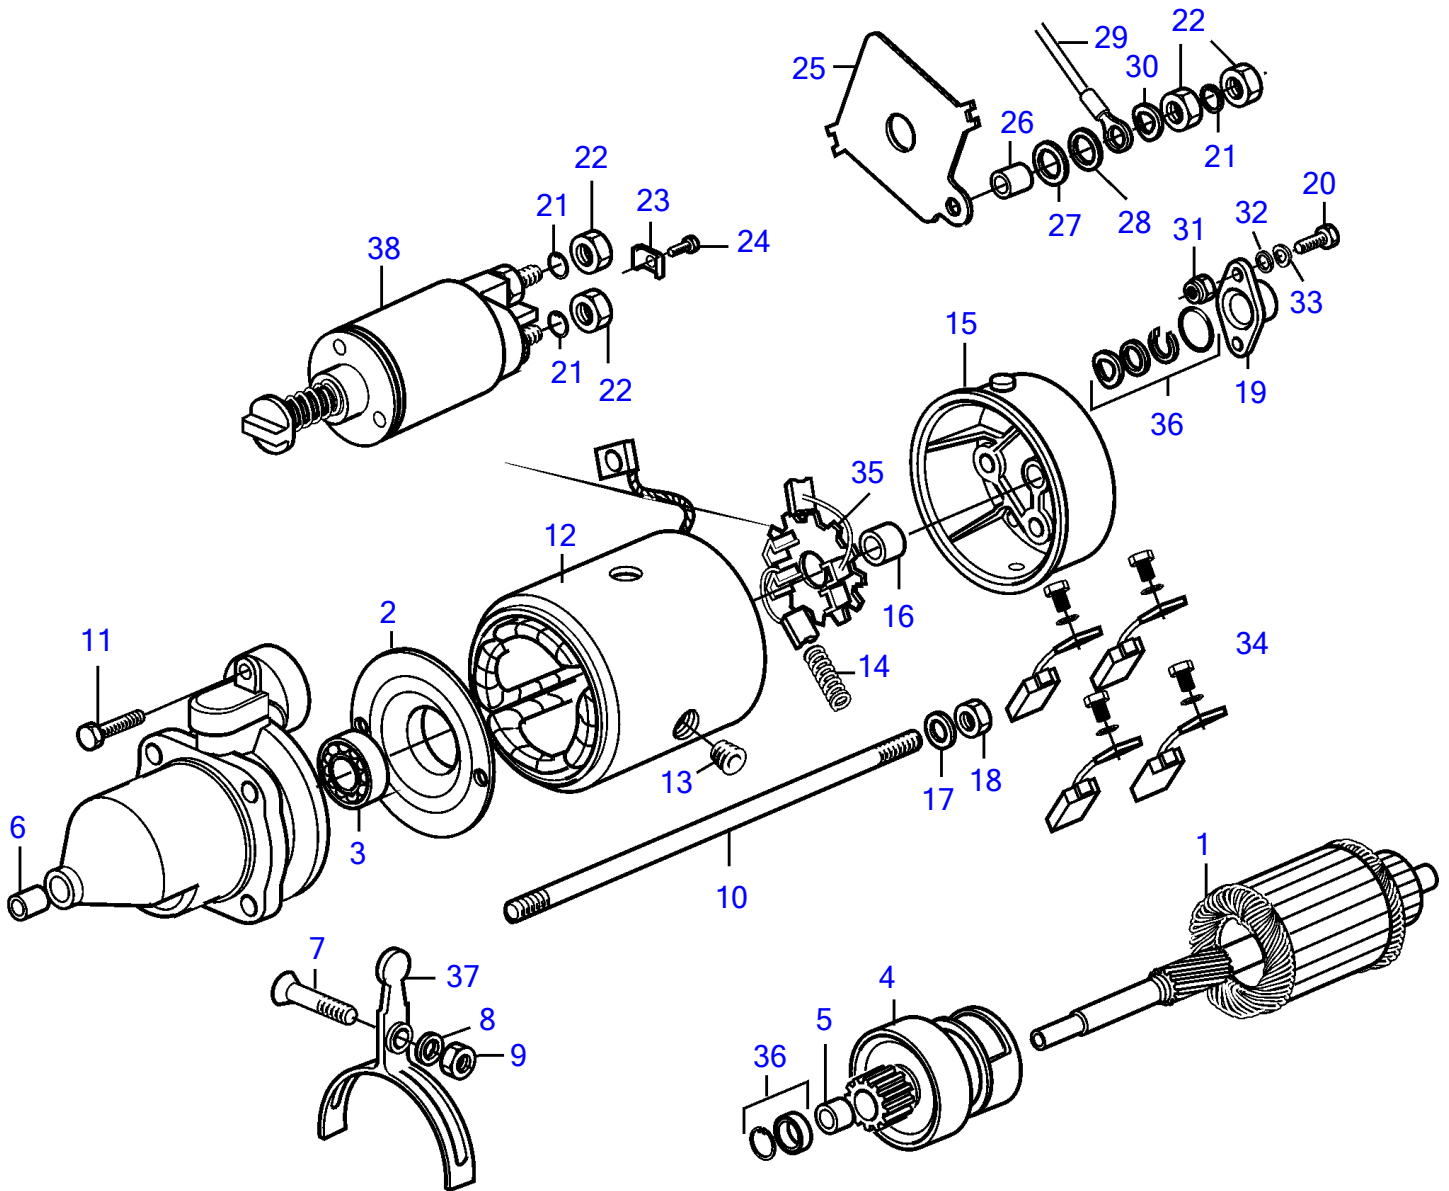

D5A-A T, D5A-A TA, D7A-A T, D7A-A TA, D7C-A TA, D5A-B TA, D7A-B TA, D7C-B TA, D7C-A TA

19845

D5A-A T, D5A-A TA, D7A-A T, D7A-A TA, D7C-A TA, D5A-B TA, D7A-B TA, D7C-B TA, D7C-A TA

REF	PART NO.	QTY	DESCRIPTION	NOTES
1		1	Rotor	
2		1	Bearing	
3		1	Bearing sleeve	
4	(888855)	1	Pinion	Obsolete part
5		2	Sleeve	
6	20460112	1	Bushing	
7		1	Screw	
8		1	Spring washer	
9		1	Nut	
10		2	Pin	
11		3	Screw	
12		1	Winding	
13		4	Screw	
14	20460114	4	Compression spring	
15		1	Bearing	
16	20460113	1	Bearing bushing	
17		2	Washer	
18		2	Nut	
19		1	Cardboard tube	
20		2	Screw	
21		2	Lock washer	
22		2	Nut	
23	20460120	1	Clamp	
24		1	Screw	
25		1	Plate	
26		1	Sleeve	
27		1	Washer	
28	20460127	1	Washer	
29		1	Cable	
30		1	Spring washer	
31		2	Sleeve	
32		2	Washer	
33		2	Spring washer	
34	888856	1	Carbon brush	
35		1	Bracket	
36		1	Kit	
37		1	Engagement lever	
38	888857	1	Solenoid switch	