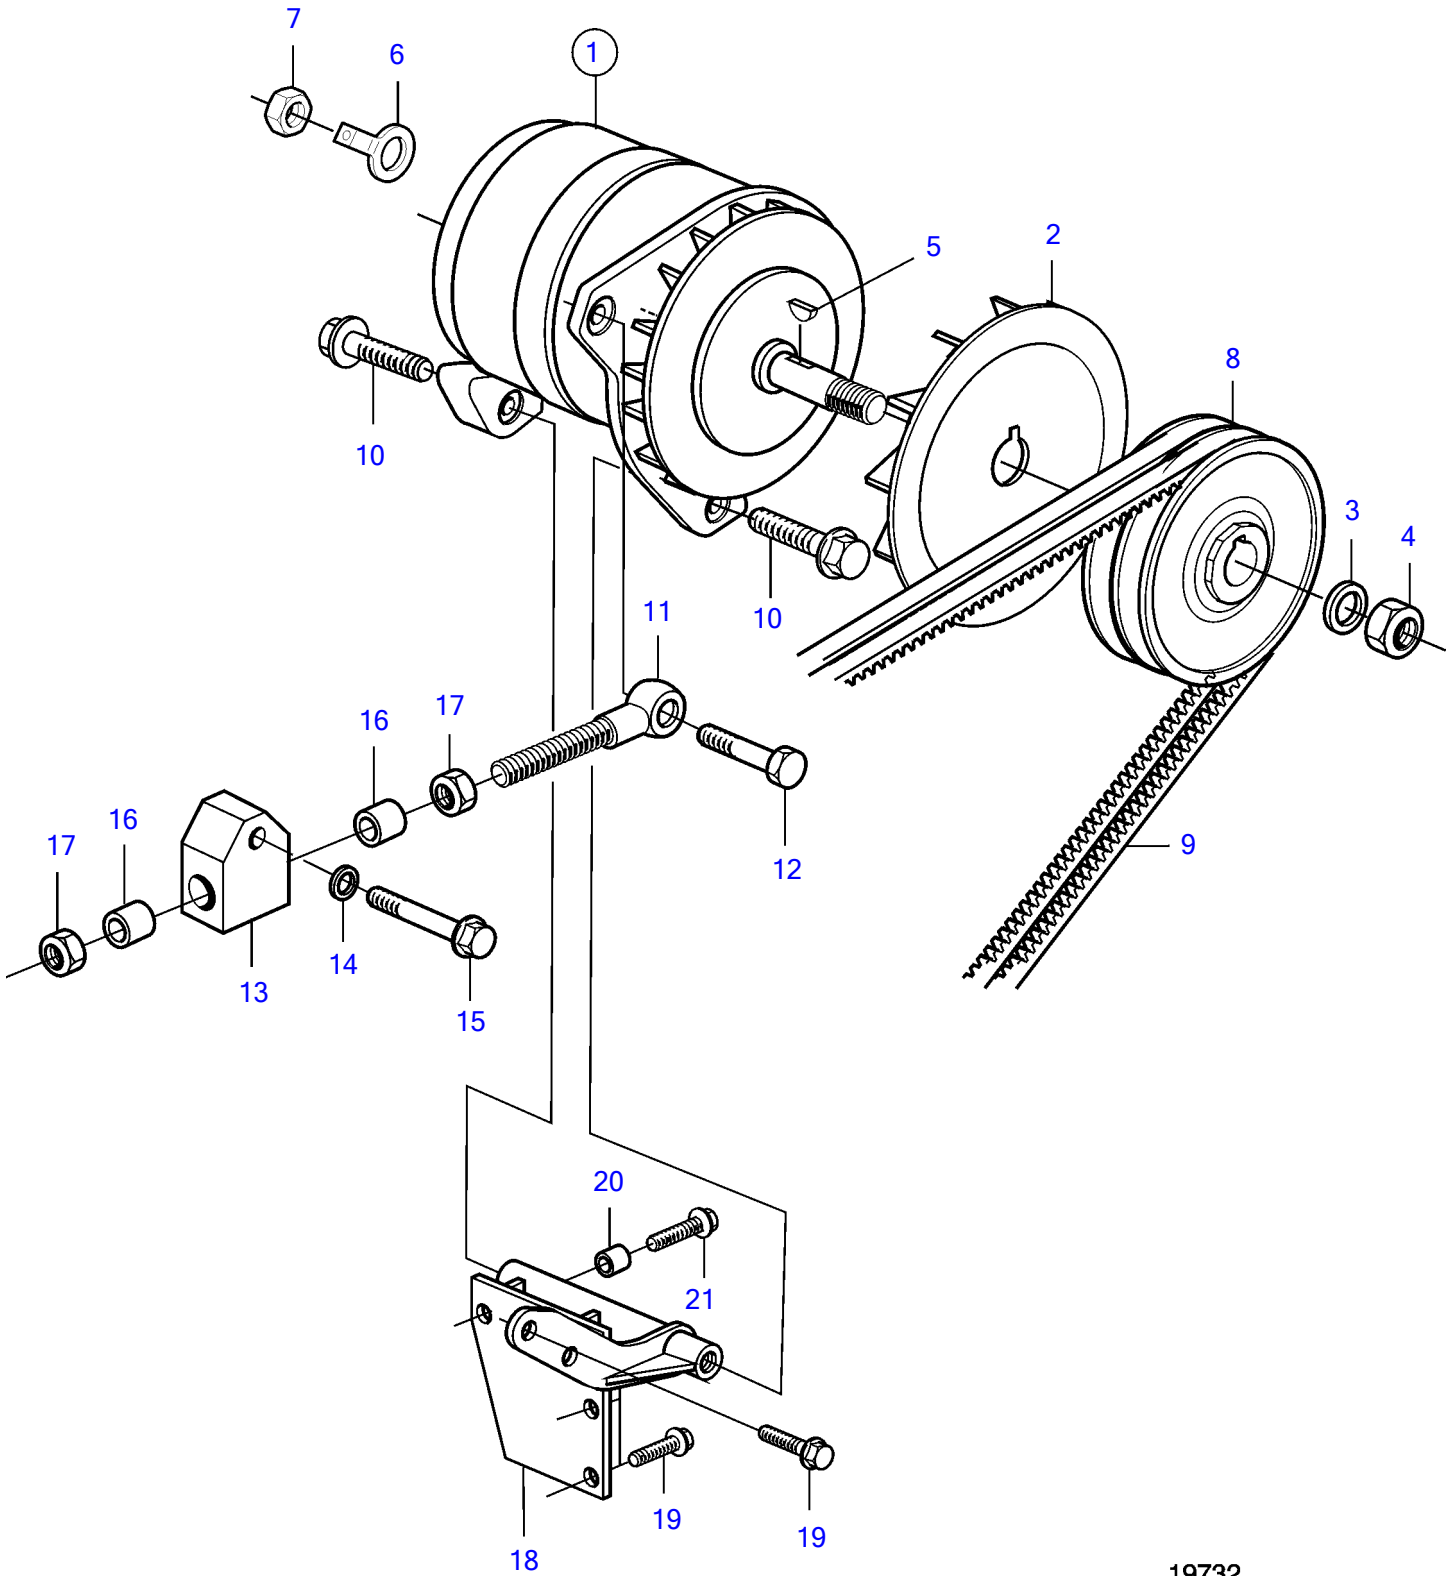

D5A-A T, D5A-A TA, D7A-A T, D7A-A TA, D5A-B TA, D7A-B TA, D7C-B TA, D7C-A TA

19732

D5A-A T, D5A-A TA, D7A-A T, D7A-A TA, D5A-B TA, D7A-B TA, D7C-B TA, D7C-A TA

REF	PART NO.	QTY	DESCRIPTION	SEE SEC.	NOTES
1	20747520	1	Alternator, 28V 140A		(20460366)
	3803878	1	Alternator, exch, 28V 140A, exch		(20460366)
	3803878	1	Alternator, exch		
			.		
			.	6358	
2		1	• Fan		
3		1	• Washer		
4	20460368	1	• Nut		
5		1	• Woodruff key		
6	20460423	1	Plug		
7	955781	1	Hexagon nut		
8	20460359	1	Pulley		
9	966702	1	V-belt		Delivered as a kit., L=1375mm
10	20460864	2	Screw		L=50mm
11	3586487	1	Eye bolt		
12	3586563	1	Hexagon screw		L=35mm
13	20798005	1	Clamp		
14	20405802	2	Washer		
15	20412324	1	Screw		L=35mm
16	3586534	2	Bushing		
17	3586544	2	Nut		
18	3586484	1	Bracket		L=170mm
19	945444	5	Flange screw		L=25mm
20	3586564	1	Bushing		
21	973924	1	Flange screw		