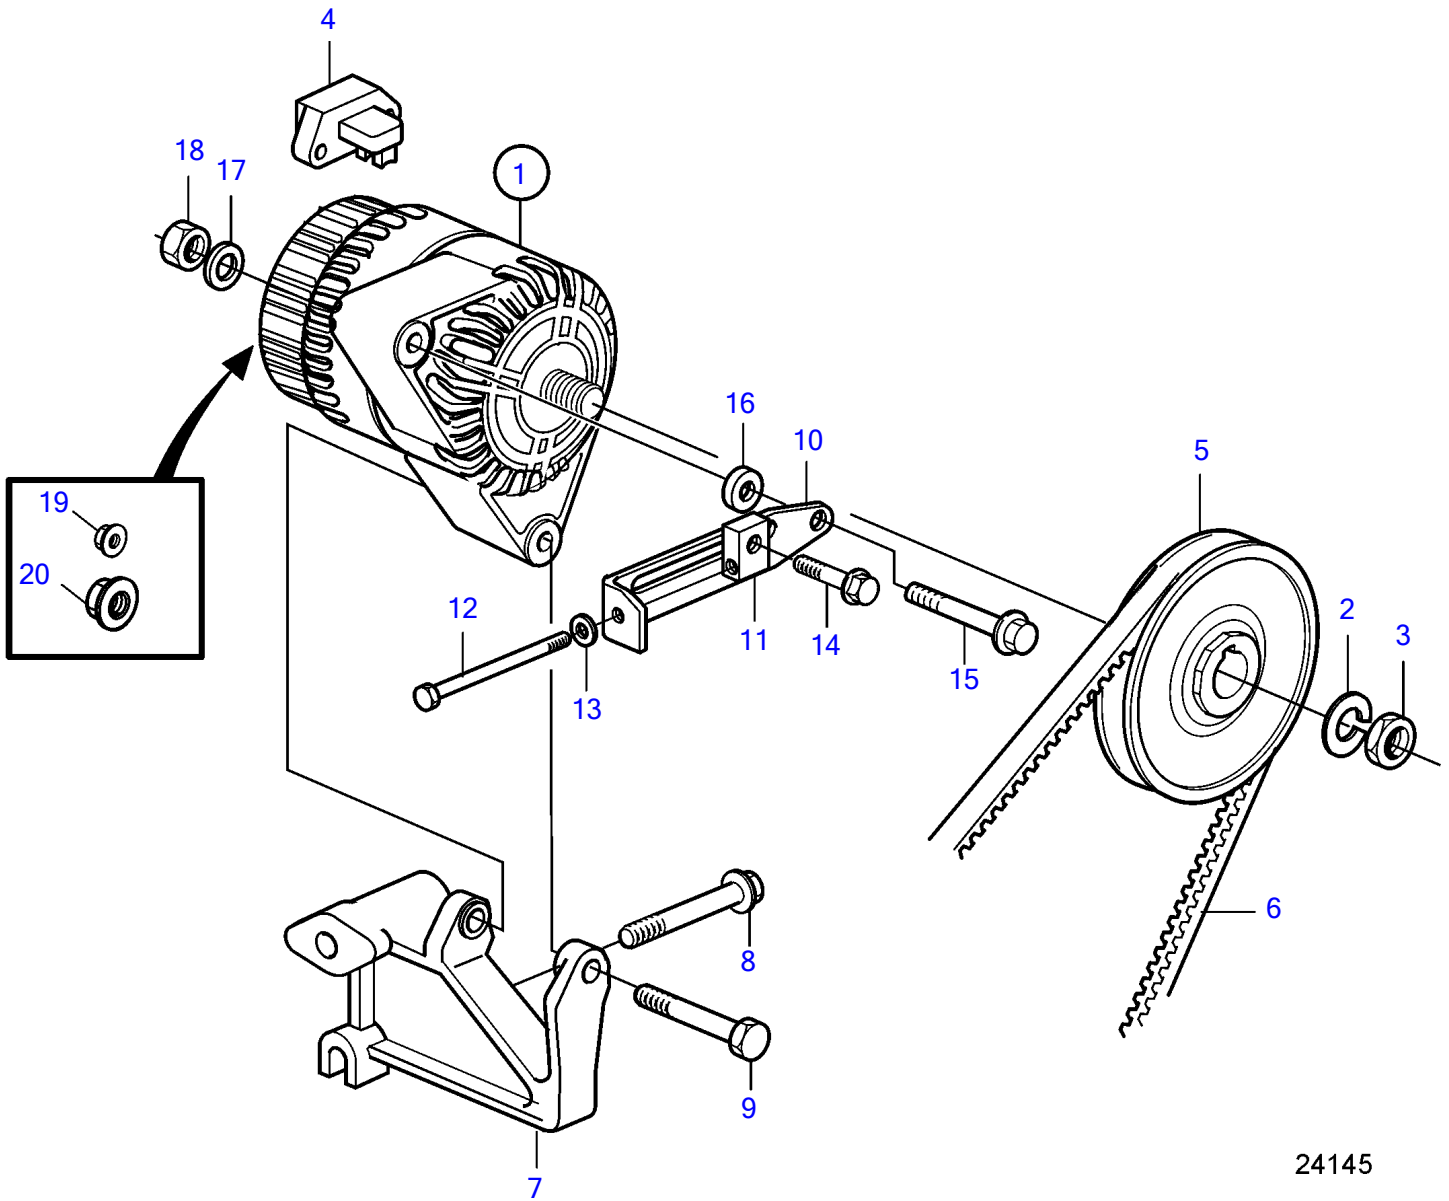

D5A-A T, D7A-A T, D7A-A TA, D7C-A TA, D5A-B TA, D7A-B TA, D7C-B TA

24145

D5A-A T, D7A-A T, D7A-A TA, D7C-A TA, D5A-B TA, D7A-B TA, D7C-B TA

REF	PART NO.	QTY	DESCRIPTION	NOTES
1	20756554	1	Alternator, parts not sold separately	SN-10707541
	3803963	1	Alternator, exch, parts not sold separately, exch	SN-10707541
	3803963	1	Alternator, exch	SN-10707541
	3801327	1	Alternator, exch	SN10707542-
2	20776766	1	Washer	
3	20441521	1	Hexagon nut	
4	21299440	1	Voltage regulator	
5	20756549	1	Pulley	
6	968933	1	V-belt	L=1075mm
7	20460411	1	Bracket	
8	973924	2	Flange screw	
9	955306	1	Hexagon screw	
10	20756555	1	Tensioner	
11	20756597	1	Tension block	
12	20516135	1	Hexagon screw	
13	955894	1	Washer	
14	946671	1	Flange screw	
15	947760	1	Flange screw	
16	807183	1	Spacer sleeve	
17	191172	1	Washer	
18	945408	1	Flange nut	
19	955779	1	Hexagon nut	
20	955781	1	Hexagon nut	