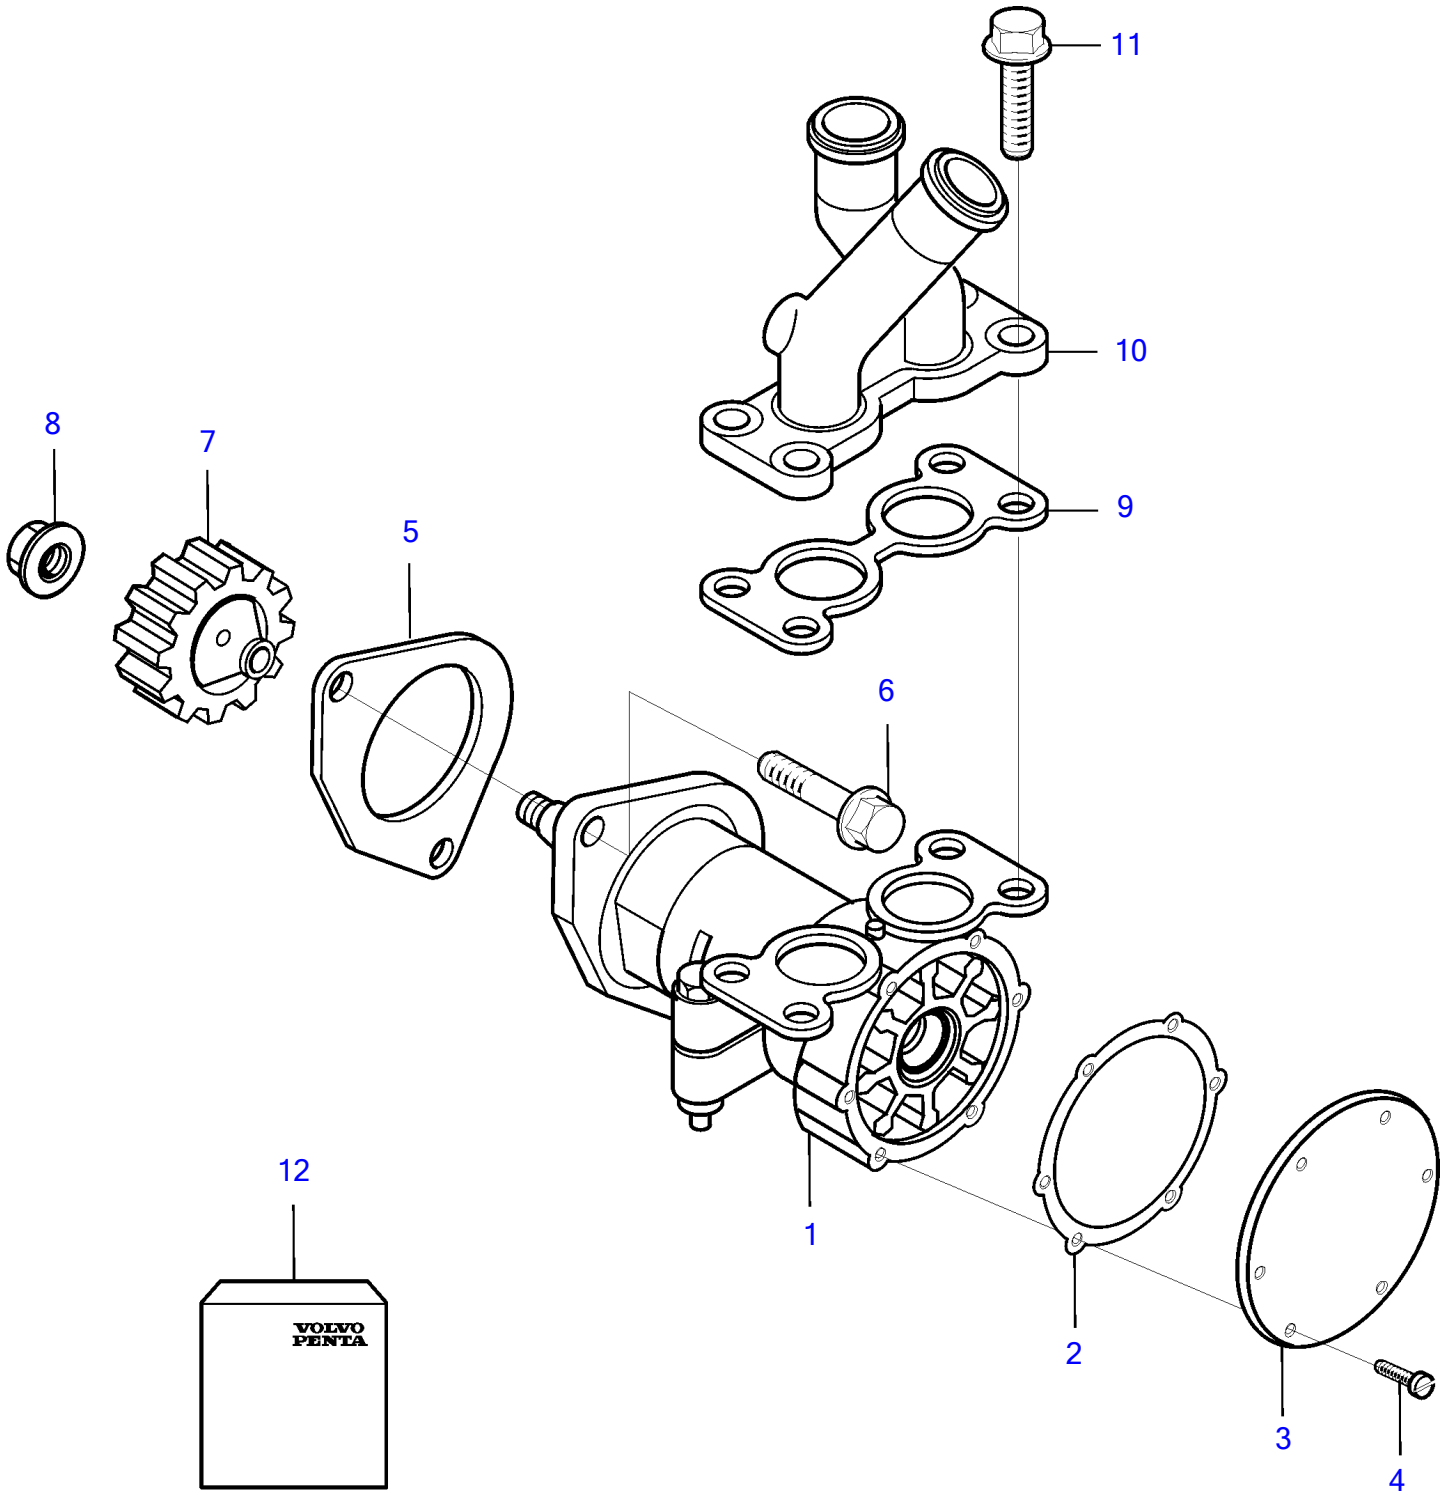

D5A-A T, D7A-A T, D7A-A TA, D7C-A TA, D5A-B TA, D7A-B TA, D7C-B TA

19656

D5A-A T, D7A-A T, D7A-A TA, D7C-A TA, D5A-B TA, D7A-B TA, D7C-B TA

REF	PART NO.	QTY	DESCRIPTION	NOTES
1	3838288	1	Sea water pump	
2			• Gasket	Included in impeller kit.
3	815573	1	• Cardboard tube	
4	804776	6	• Screw	Included in impeller kit., 10-32x5/16"
5	3838321	1	Gasket	
6	959238	2	Hex. socket screw	
7	20555182	1	Gear	SN-01096836
	20940389	1	Gear	SN01096837-
8	971096	1	Flange nut	
9	3838287	1	Gasket	
10	3838286	1	Housing	
11	945444	4	Flange screw	
12	20799057	1	Impeller kit	(877486)