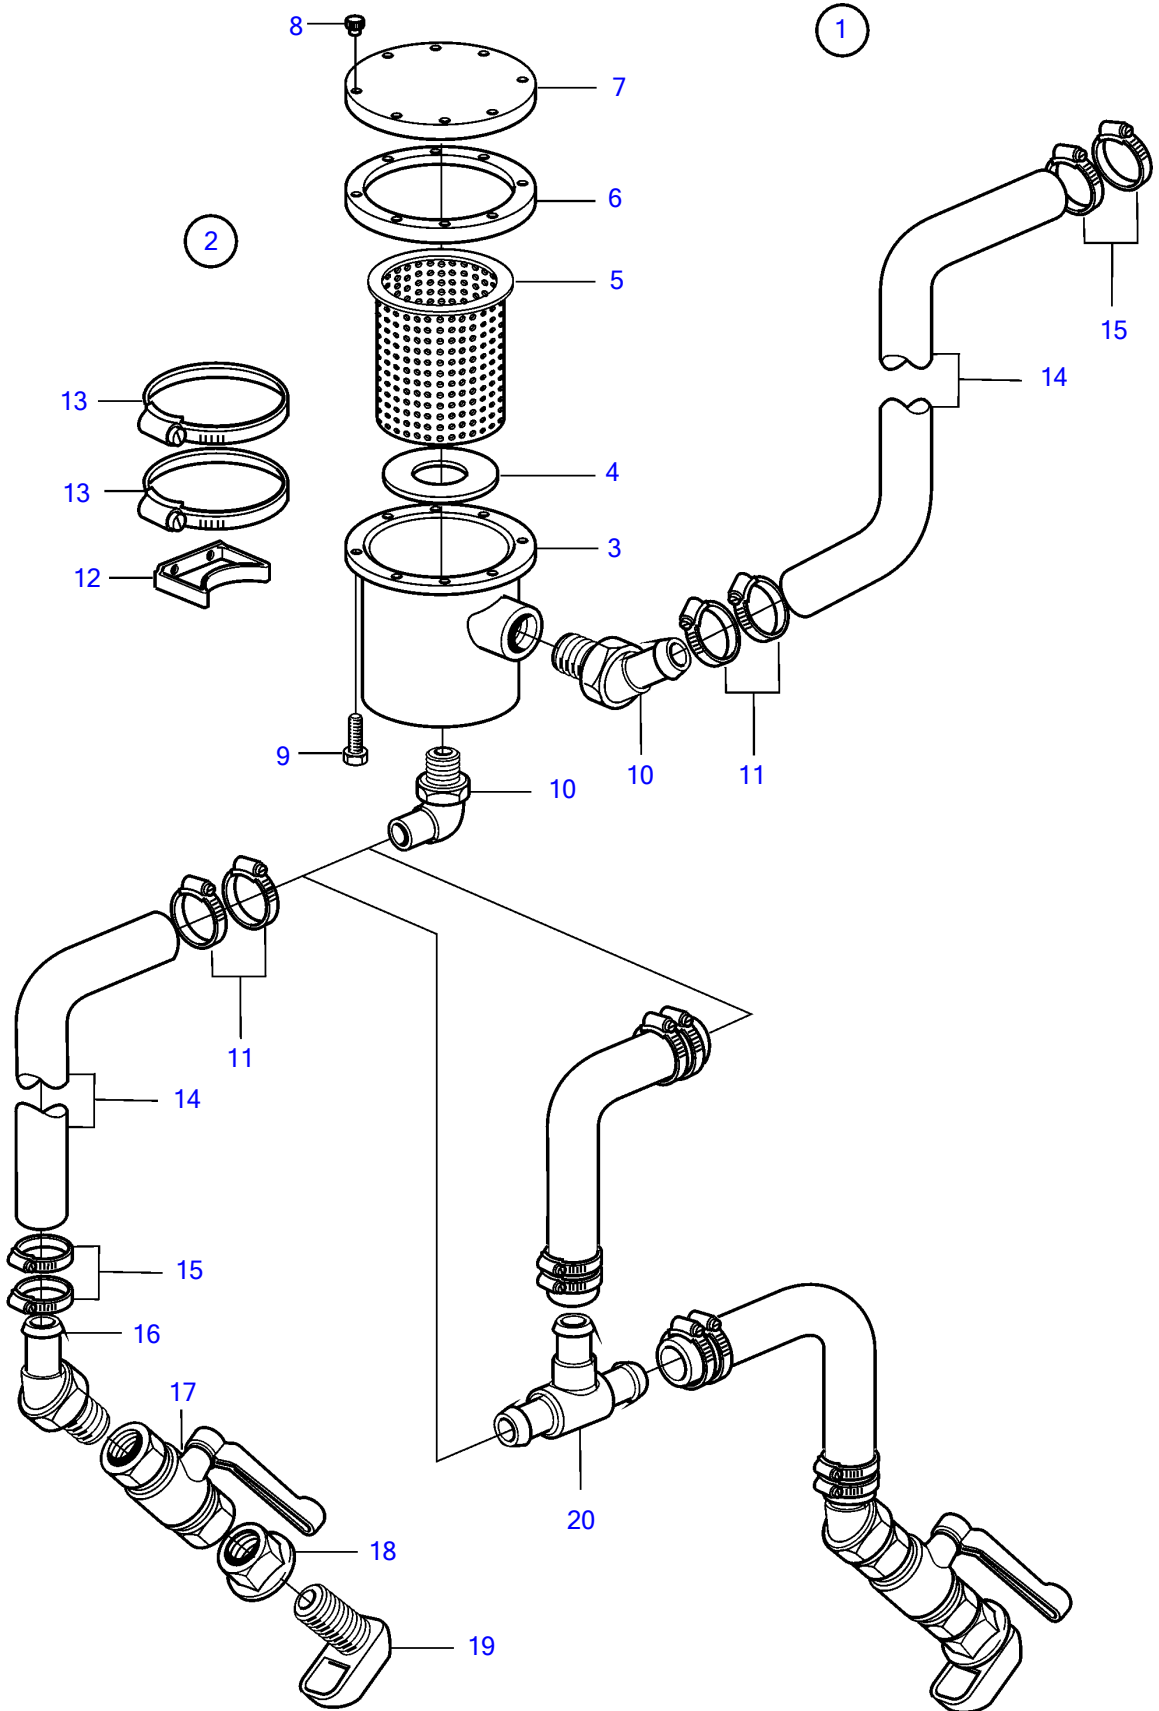

D5A-A T, D5A-A TA, D7A-A T, D7A-A TA, D5A-B TA, D7A-B TA, D7C-B TA, D7C-A TA

D5A-A T, D5A-A TA, D7A-A T, D7A-A TA, D5A-B TA, D7A-B TA, D7C-B TA, D7C-A TA

REF	PART NO.	QTY	DESCRIPTION	NOTES
1	862199	1	Sea water filter	
2	842466	1	• Sea water filter	
3		1	• • Housing	
4	3589331	1	• • Gasket kit	Consists of 843360 and 843361
	843361	1	• • Gasket	Included in gasket kit 3589331
5	843358	1	• • Filter	
6	843360	1	• • Gasket	Included in gasket kit 3589331
7	843359	1	• • Cardboard tube	
8	843357	8	• • Nut	
9	(843362)	8	• • Screw	Obsolete part
10	(849571)	2	• Hose attachment	Obsolete part
11	961672	4	• Hose clamp	
12	828061	2	• Retainer	
13	961678	2	• Hose clamp	
14	848327	X	Hose	
15	961673	4	Hose clamp	
16	848420	1	Hose connection	
17	3837938	1	Ball valve	
18	848323	1	Flange nut	
19	848321	1	Strainer	
20	848669	1	T-pipe	Used when two sea water intake are installed.