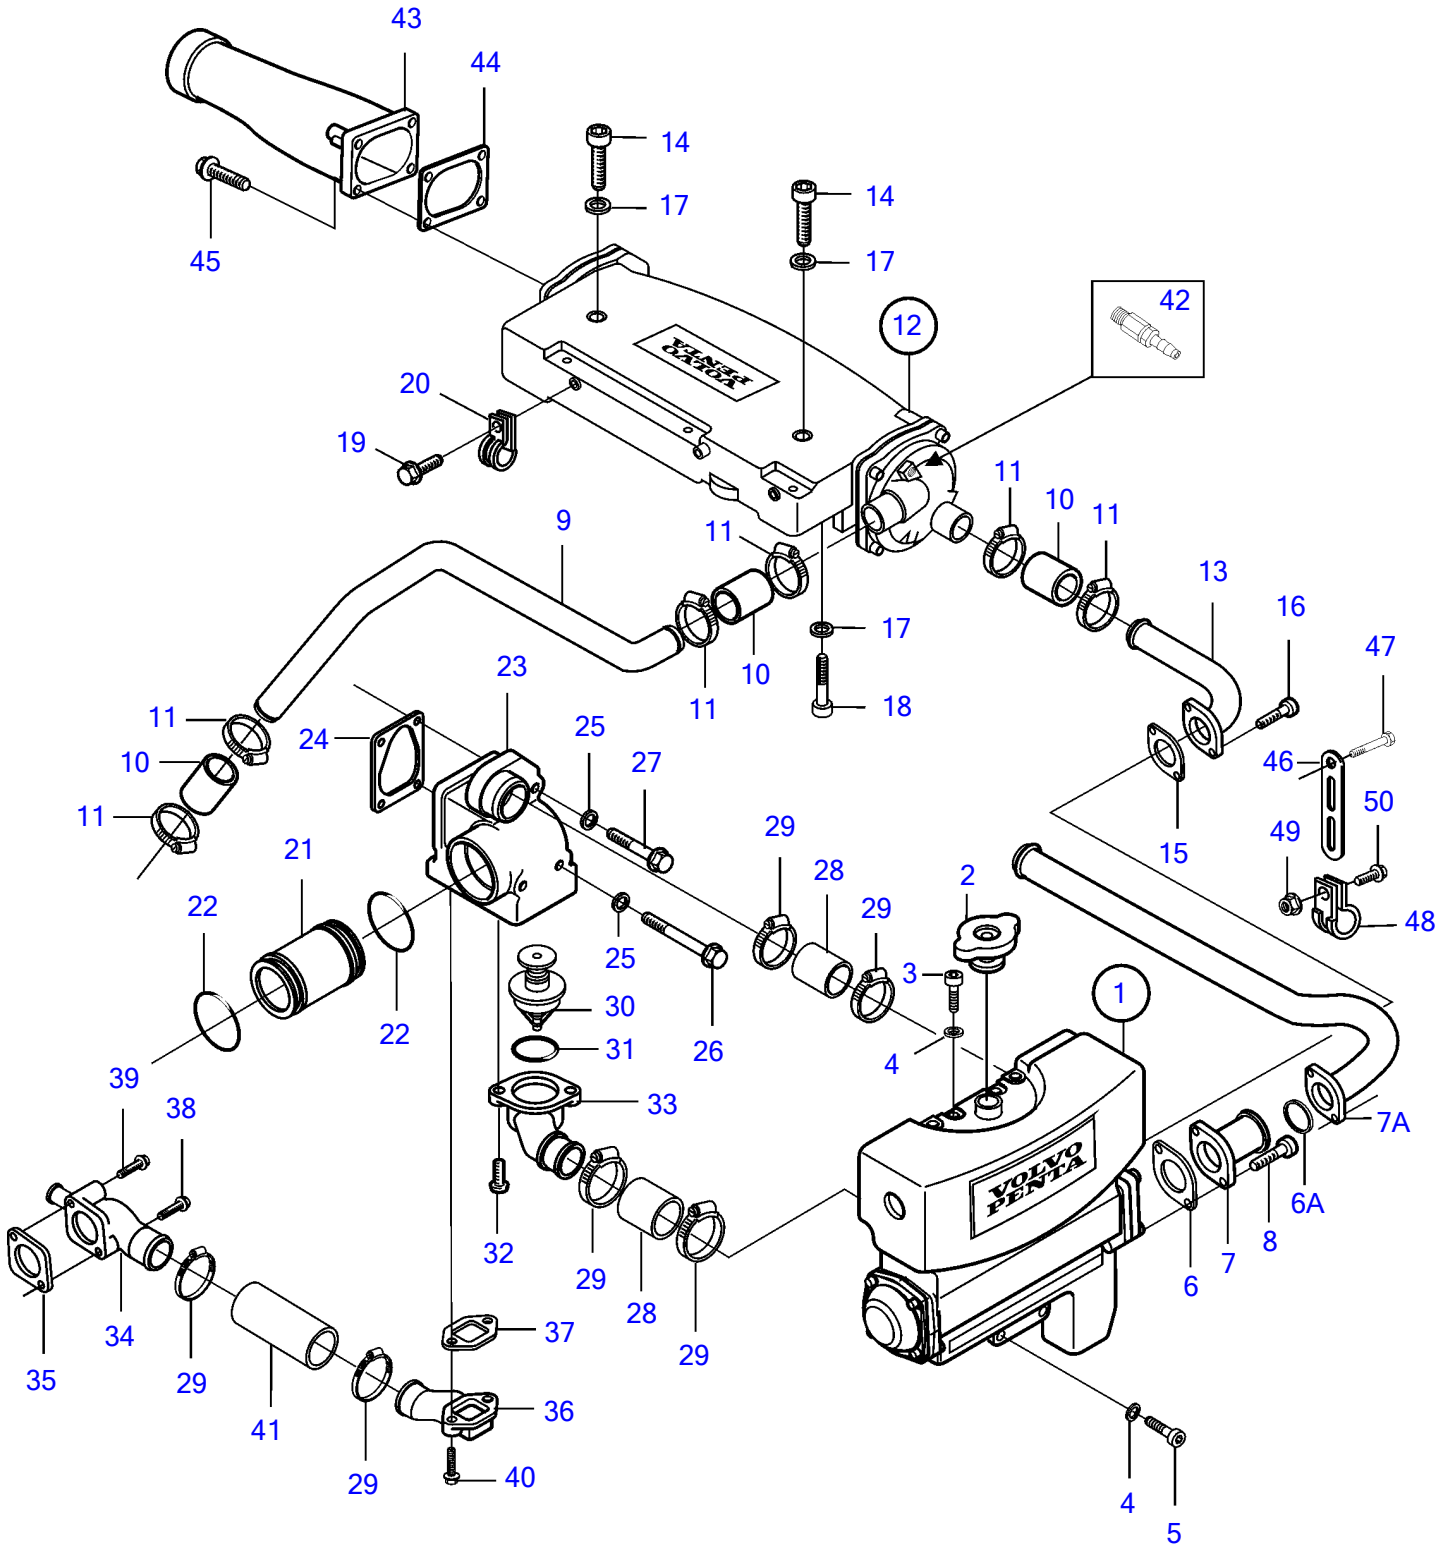

D7A-A TA, D7A-B TA, D7C-B TA, D7C-A TA

D7A-A TA, D7A-B TA, D7C-B TA, D7C-A TA

REF	PART NO.	QTY	DESCRIPTION	SEE SEC.	NOTES
1	3838284	1	Heat exchanger		
			.		
			.	6423	
2	3838338	1	Pressure cap		(1 bar)
3	970893	2	Hexagon screw		L=150mm
4	20549890	4	Washer		
5	3838311	2	Screw		L=85mm
6	3838312	1	Gasket		
6A	864491	1	Gasket		Later production
7	3838285	1	Flange		Heat exchanger-oil cooler, reverse gear., Earlier production
7A	3836202	1	Water pipe		Heat exchanger-oil cooler, reverse gear., Later production
8	959239	2	Hex. socket screw		
9	888851	1	Seawater pipe		Sea water pump-charge air cooler.
10	858471	3	Hose		L=75mm
11	961671	6	Hose clamp		
12	3838415	1	Intercooler		
			.		
			.	6427	
13	3838293	1	Coolant pipe		
14	3587511	1	Screw		
15	3838312	1	Gasket		
16	959239	2	Hex. socket screw		L=30mm
17	20405802	4	Washer		
18	959223	2	Hex. socket screw		L=30mm
19	20405792	1	Screw		L=16mm
20	888852	1	Clamp		
21	888827	1	Water pipe		
22	20412325	2	O-ring		
23	888844	1	Thermostat housing		
24	888845	1	Gasket		
25	976945	2	Washer		
26	967825	2	Hexagon screw		L=165mm
27	888847	2	Hexagon screw		L=115mm
28	3838575	2	Hose		
29	961672	6	Hose clamp		
30	20450736	1	Thermostat		83°C
31	20459961	1	Sealing ring		
32	947760	2	Flange screw		
33	888849	1	Water outlet pipe		
34	888817	1	Water outlet pipe		
35	20412341	1	Gasket		
36	888818	1	Water inlet pipe		
37	888820	1	Gasket		
38	20460124	1	Flange screw		L=95mm
39	20405917	1	Screw		L=80mm
40	965216	2	Flange screw		L=55mm
41	888841	1	Hose		L=205mm
42	966871	1	Shut-off cock		
43	888771	1	Charge air pipe		
44	888775	1	Intake gasket		
45	945444	4	Flange screw		L=25mm
46	965544	1	Bracket		
47	970891	1	Hexagon screw		L=130mm
48	969194	1	Clamp		
49	945408	1	Flange nut		
50	946173	1	Flange screw		

7745900-26-6470

19794

Upd:2012-02-23

D5A-A T, D5A-A TA, D7A-A T, D7A-A TA, D7C-A TA, D5A-B TA, D7A-B TA, D7C-B TA