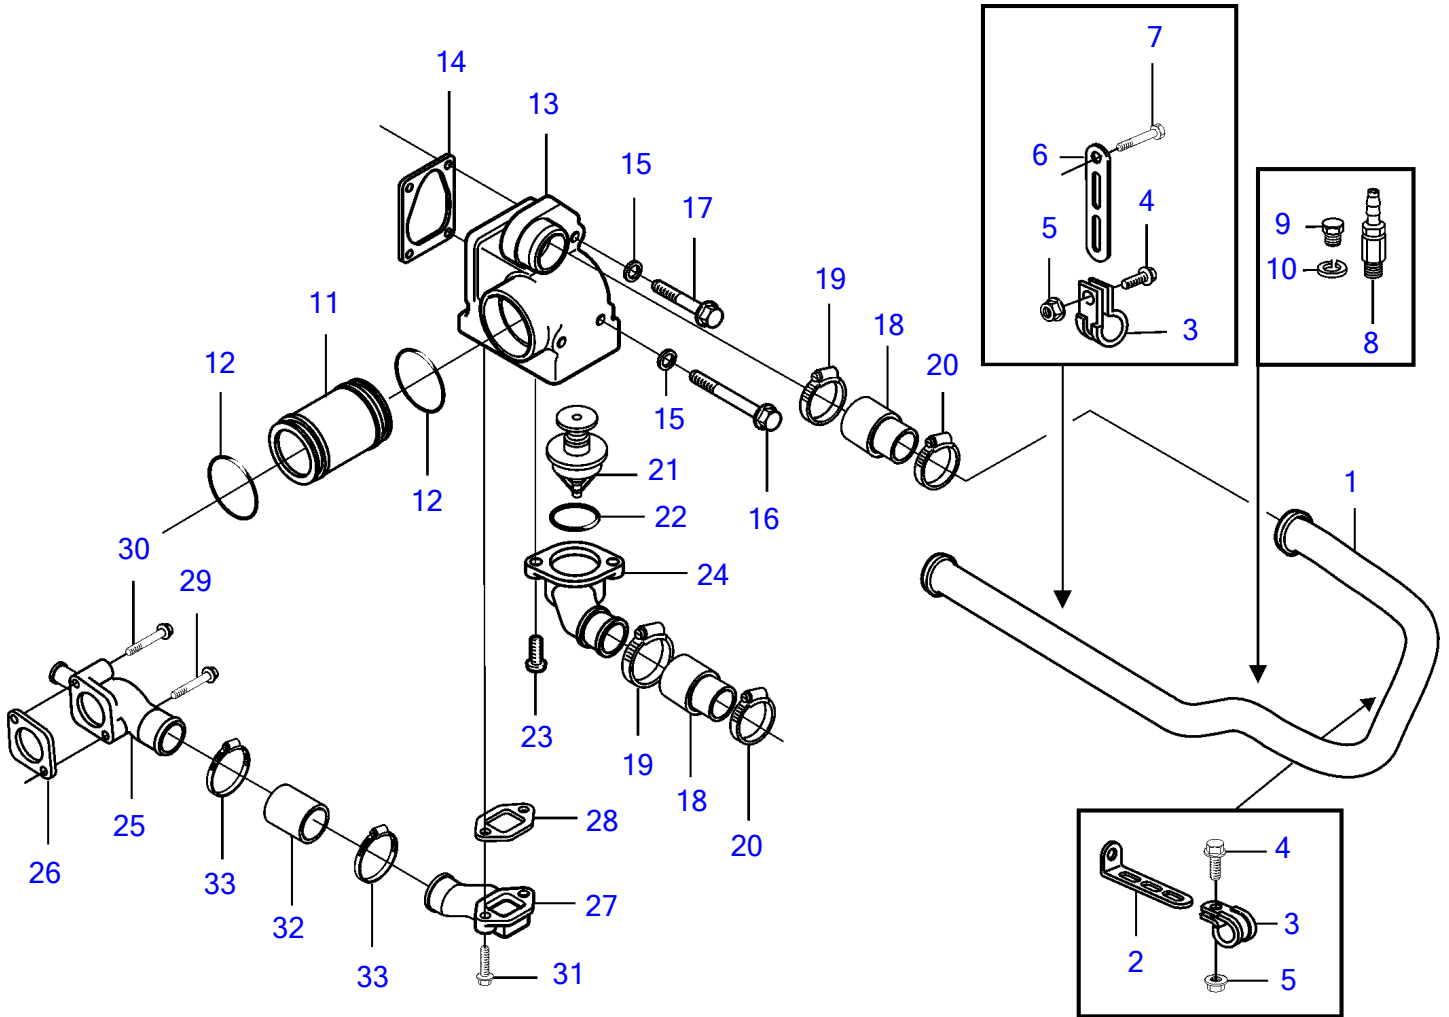

D5A-A T

19805

## D5A-A T

REF	PART NO.	QTY	DESCRIPTION	NOTES
1	3839053	1	Water pipe	L=554mm
2	965562	1	Bracket	
3	969194	2	Clamp	
4	946173	2	Flange screw	
5	945408	2	Flange nut	
6	965544	1	Bracket	
7	970891	1	Hexagon screw	L=130mm
8	966871	1	Shut-off cock	
9	479956	1	Plug	
10	941908	1	Spring washer	
11	888827	1	Water pipe	
12	20412325	2	O-ring	
13	888844	1	Thermostat housing	
14	888845	1	Gasket	
15	976945	2	Washer	
16	967825	2	Hexagon screw	L=165mm
17	888847	2	Hexagon screw	L=115mm
18	3837438	2	Collar	
19	943479	2	Hose clamp	
20	943478	2	Hose clamp	
21	20450736	1	Thermostat	83°C
22	20459961	1	Sealing ring	
23	947760	2	Flange screw	
24	888849	1	Water outlet pipe	
25	888817	1	Water outlet pipe	
26	20412341	1	Gasket	
27	888818	1	Water inlet pipe	
28	888820	1	Gasket	
29	20460124	1	Flange screw	L=95mm
30	20405917	1	Screw	L=80mm
31	965216	2	Flange screw	L=55mm
32	3838575	1	Hose	
33	943480	2	Hose clamp	