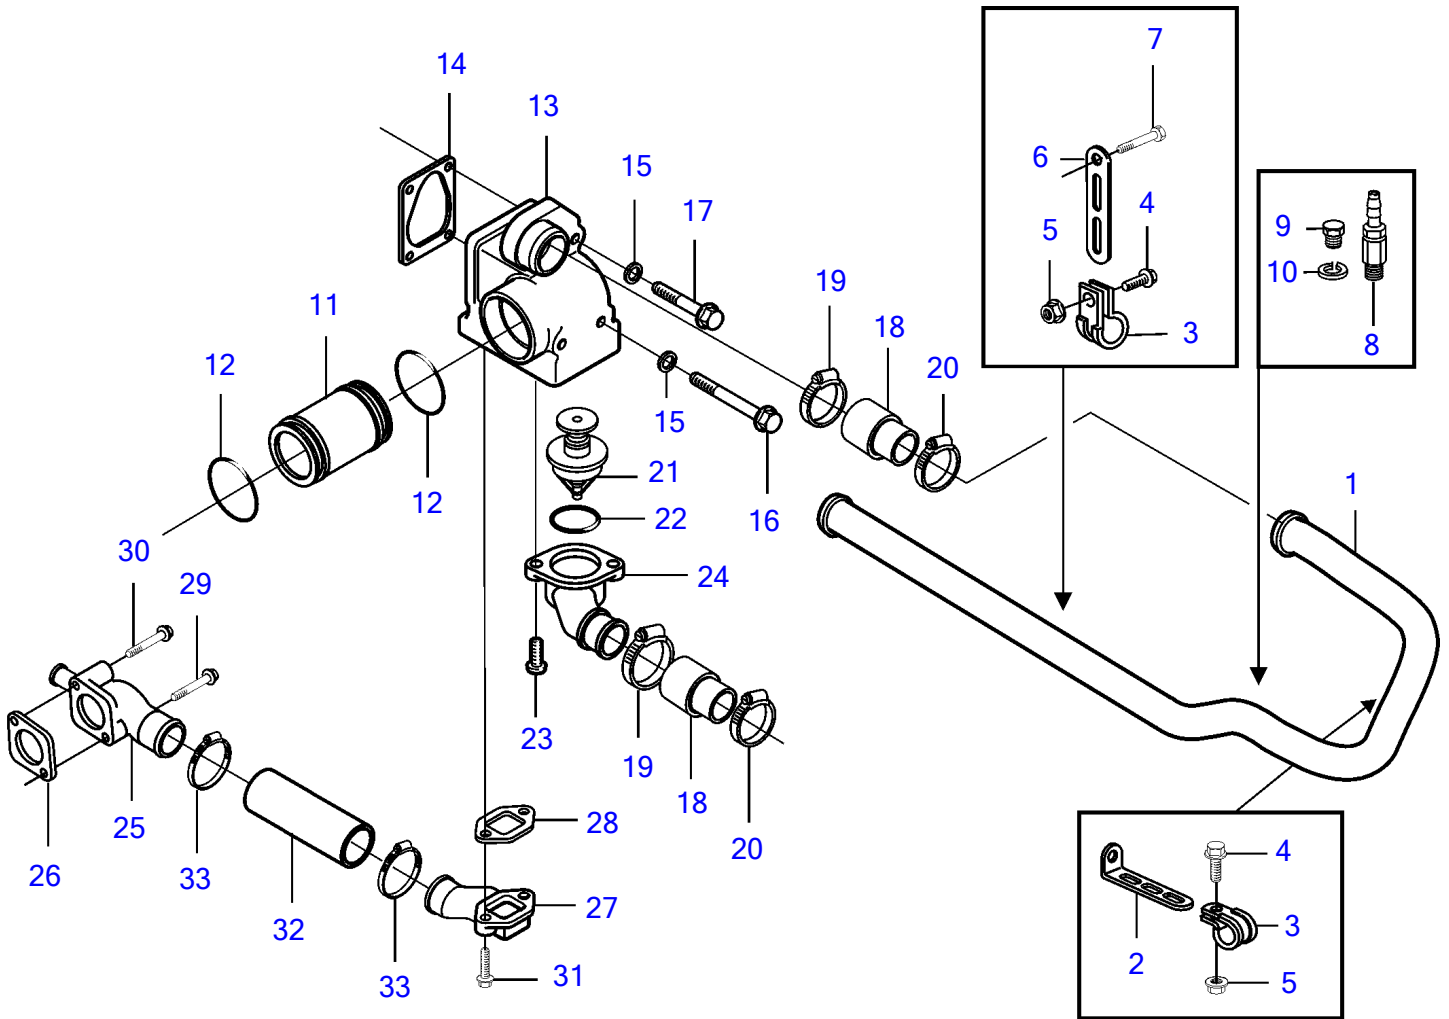

D7A-A T

19801

D7A-A T

REF	PART NO.	QTY	DESCRIPTION	NOTES
1	3839054	1	Water pipe	L=818mm
2	965562	1	Bracket	
3	969194	2	Clamp	
4	946173	2	Flange screw	
5	945408	2	Flange nut	
6	965544	1	Bracket	
7	970891	1	Hexagon screw	L=130mm
8	966871	1	Shut-off cock	
9	479956	1	Plug	
10	941908	1	Spring washer	
11	888827	1	Water pipe	
12	20412325	2	O-ring	
13	888844	1	Thermostat housing	
14	888845	1	Gasket	
15	976945	2	Washer	
16	967825	2	Hexagon screw	L=165mm
17	888847	2	Hexagon screw	L=115mm
18	3837438	2	Collar	
19	943479	2	Hose clamp	
20	943478	2	Hose clamp	
21	20450736	1	Thermostat	83°C
22	20459961	1	Sealing ring	
23	947760	2	Flange screw	
24	888849	1	Water outlet pipe	
25	888817	1	Water outlet pipe	
26	20412341	1	Gasket	
27	888818	1	Water inlet pipe	
28	888820	1	Gasket	
29	20460124	1	Flange screw	L=95mm
30	20405917	1	Screw	L=80mm
31	965216	2	Flange screw	L=55mm
32	888841	1	Hose	L=205mm
33	943480	2	Hose clamp	