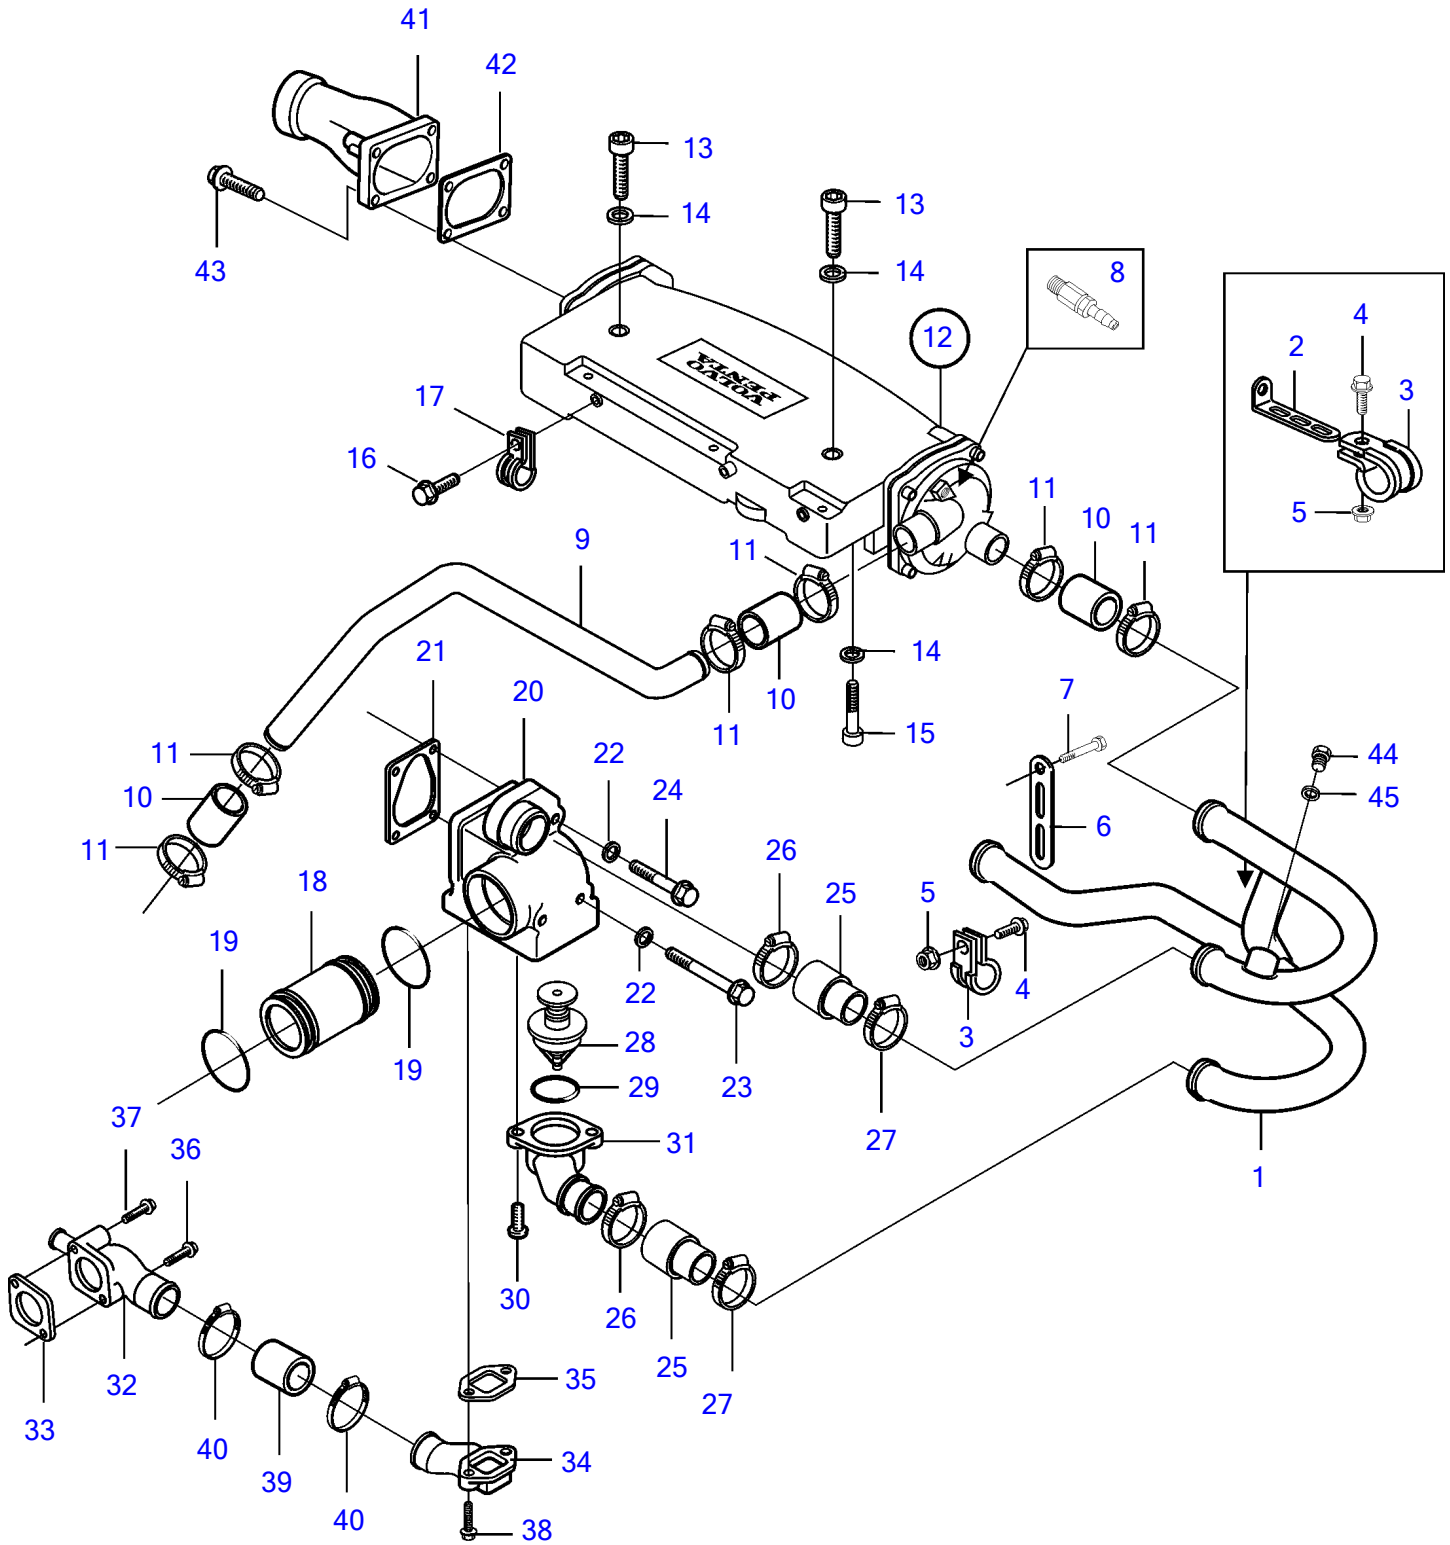

D5A-A TA, D5A-B TA

19808

D5A-A TA, D5A-B TA

REF	PART NO.	QTY	DESCRIPTION	SEE SEC.	NOTES
1	3839440	1	Water pipe		
2	965562	1	Bracket		
3	969194	2	Clamp		
4	946173	2	Flange screw		
5	945408	2	Flange nut		
6	965544	1	Bracket		
7	970891	1	Hexagon screw		L=130mm
8	966871	1	Shut-off cock		
9	888896	1	Seawater pipe		Sea water pump-charge air cooler.
10	3838574	3	Hose		L=75mm
11	961671	6	Hose clamp		
12	3838414	1	Intercooler		
			.		
			.	6424	
13	959239	2	Hex. socket screw		
	3587511	2	Screw		L=160mm
14	20405802	4	Washer		
15	959223	2	Hex. socket screw		L=30mm
16	20405792	1	Screw		L=16mm
17	888852	1	Clamp		
18	888827	1	Water pipe		
19	20412325	2	O-ring		
20	888844	1	Thermostat housing		
21	888845	1	Gasket		
22	976945	2	Washer		
23	967825	2	Hexagon screw		L=165mm
24	888847	2	Hexagon screw		L=115mm
25	3837438	2	Collar		
26	943479	2	Hose clamp		
27	943478	2	Hose clamp		
28	20450736	1	Thermostat		83°C
29	20459961	1	Sealing ring		
30	947760	2	Flange screw		
31	888849	1	Water outlet pipe		
32	888817	1	Water outlet pipe		
33	20412341	1	Gasket		
34	888818	1	Water inlet pipe		
35	888820	1	Gasket		
36	20460124	1	Flange screw		L=95mm
37	20405917	1	Screw		L=80mm
38	965216	2	Flange screw		L=55mm
39	3838575	1	Hose		
40	943480	2	Hose clamp		
41	888876	1	Charge air pipe		
42	888775	1	Intake gasket		
43	945444	4	Flange screw		L=25mm
44	479956	1	Plug		
45	941908	1	Spring washer		