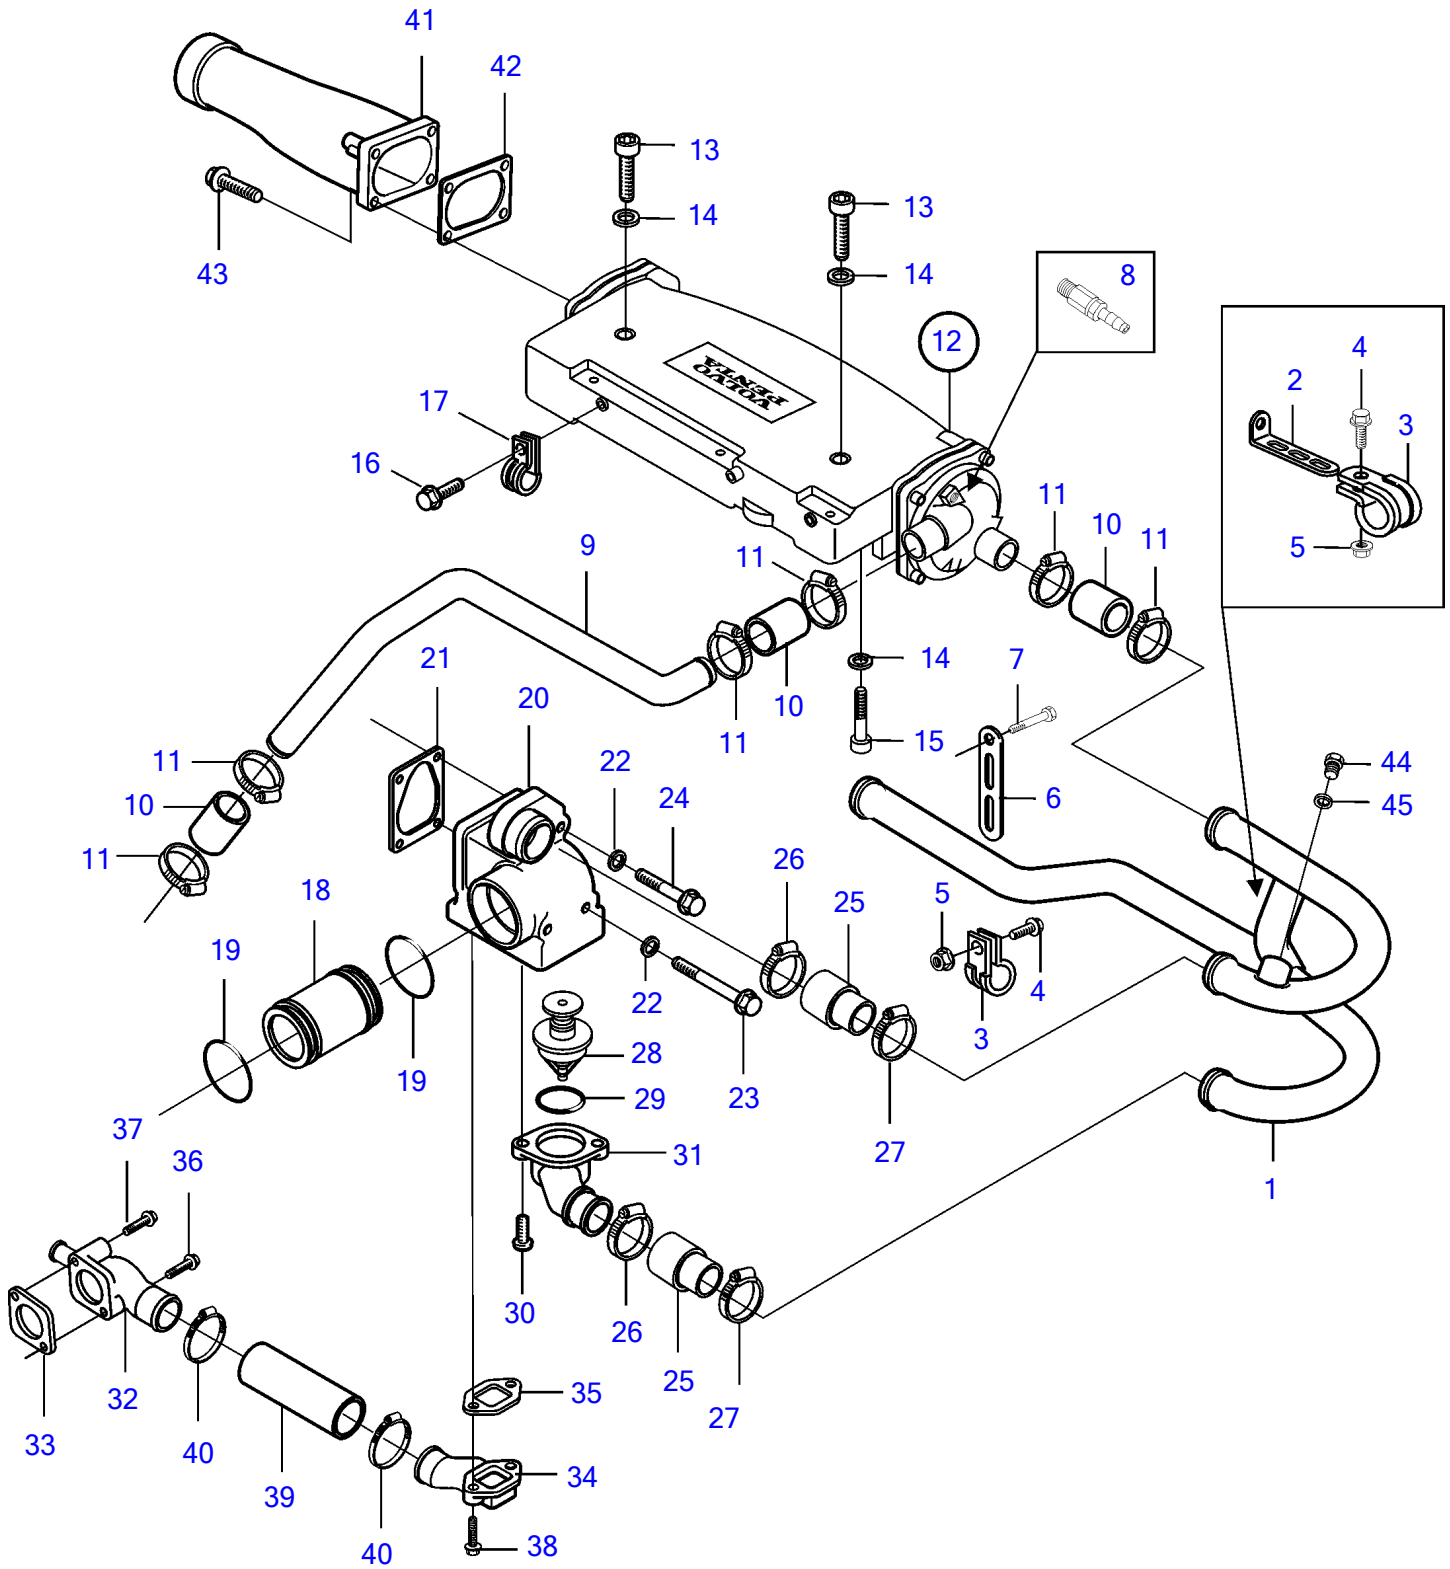

D7A-A TA, D7C-A TA, D7A-B TA

19806

D7A-A TA, D7C-A TA, D7A-B TA

REF	PART NO.	QTY	DESCRIPTION	SEE SEC.	NOTES
1	3839441	1	Water pipe		
2	965562	1	Bracket		
3	969194	2	Clamp		
4	946173	2	Flange screw		
5	945408	2	Flange nut		
6	965544	1	Bracket		
7	970891	1	Hexagon screw		L=130mm
8	966871	1	Shut-off cock		
9	888851	1	Seawater pipe		Sea water pump-charge air cooler.
10	858471	3	Hose		L=75mm
11	961671	6	Hose clamp		
12	3838415	1	Intercooler		
			.		
			.	6427	
13	959239	2	Hex. socket screw		
	3587511	2	Screw		L=160mm
14	20405802	4	Washer		
15	959223	2	Hex. socket screw		L=30mm
16	20405792	1	Screw		L=16mm
17	888852	1	Clamp		
18	888827	1	Water pipe		
19	20412325	2	O-ring		
20	888844	1	Thermostat housing		
21	888845	1	Gasket		
22	976945	2	Washer		
23	967825	2	Hexagon screw		L=165mm
24	888847	2	Hexagon screw		L=115mm
25	3837438	2	Collar		
26	943479	2	Hose clamp		
27	943478	2	Hose clamp		
28	20450736	1	Thermostat		83°C
29	20459961	1	Sealing ring		
30	947760	2	Flange screw		
31	888849	1	Water outlet pipe		
32	888817	1	Water outlet pipe		
33	20412341	1	Gasket		
34	888818	1	Water inlet pipe		
35	888820	1	Gasket		
36	20460124	1	Flange screw		L=95mm
37	20405917	1	Screw		L=80mm
38	965216	2	Flange screw		L=55mm
39	888841	1	Hose		L=205mm
40	943480	2	Hose clamp		
41	888771	1	Charge air pipe		
42	888775	1	Intake gasket		
43	945444	4	Flange screw		L=25mm
44	479956	1	Plug		
45	941908	1	Spring washer		