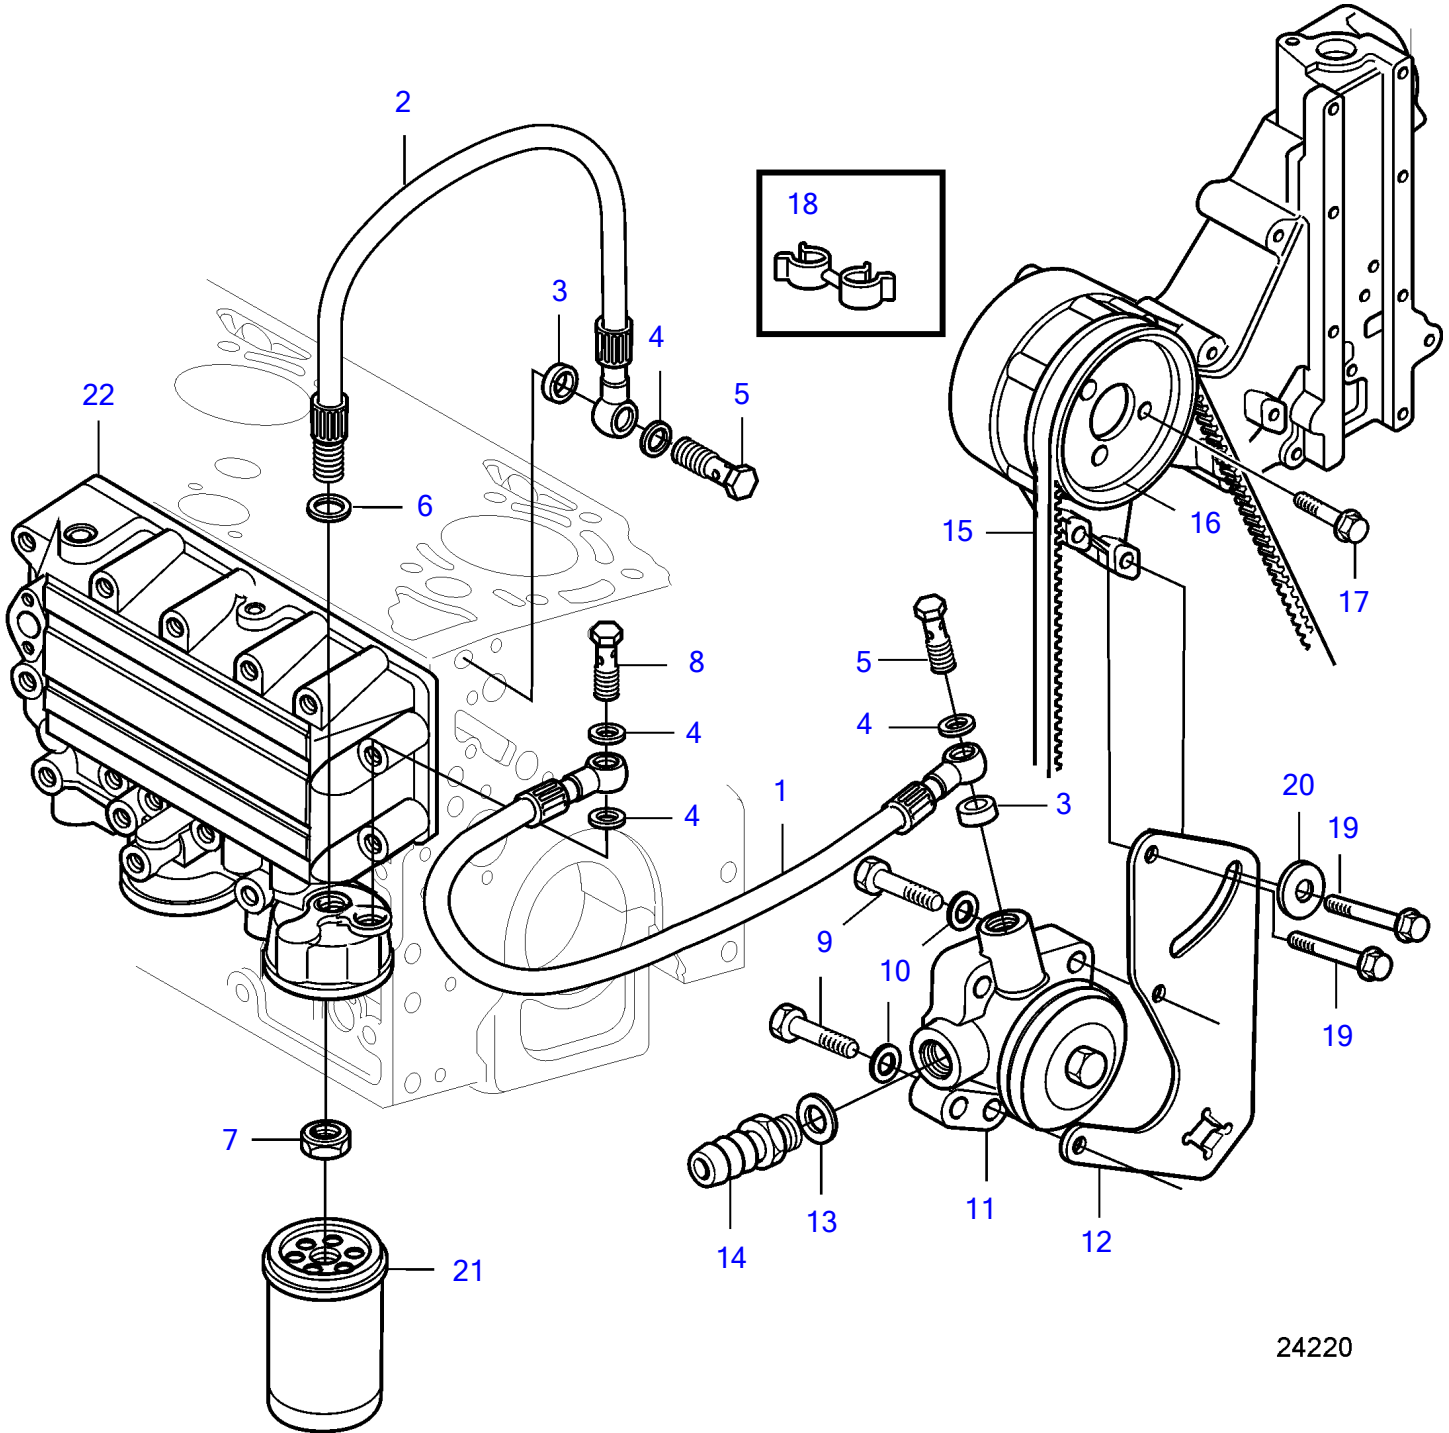

D5A-A T, D7A-A T, D7A-A TA, D7C-A TA, D5A-B TA, D7A-B TA, D7C-B TA

24220

D5A-A T, D7A-A T, D7A-A TA, D7C-A TA, D5A-B TA, D7A-B TA, D7C-B TA

| REF | PART NO. | QTY | DESCRIPTION | SEE SEC. | NOTES |
|-----|----------|-----|---------------------|----------|----------------------|
| 1 | 20460256 | 1 | Fuel pipe | | |
| 2 | 20460255 | 1 | Fuel pipe | | |
| 3 | 20405769 | 2 | Sealing ring | | |
| 4 | 21108673 | 4 | Sealing ring | | |
| 5 | 20405562 | 2 | Hollow screw | | |
| 6 | 947622 | 1 | Gasket | | |
| 7 | 20441521 | 1 | Hexagon nut | | |
| 8 | 25167 | 1 | Hollow screw | | |
| 9 | 20450912 | 2 | Screw | | |
| 10 | 20460063 | 2 | Spring washer | | |
| 11 | 20460417 | 1 | Pump | | SN-010557491 |
| | 21193376 | 1 | Pump | | SN10557492-10609370 |
| | 21215474 | 1 | Pump | | SN10609371- |
| | 21264822 | 1 | Pump | | Replaced by 21518471 |
| | 21518471 | 1 | Pump | | For V-belt 21322035 |
| 12 | 20460254 | 1 | Bracket | | |
| 13 | 947622 | 1 | Gasket | | |
| 14 | 20412596 | 1 | Hose nipple | | |
| 15 | 976490 | 1 | V-belt | | L=1200mm |
| 16 | 888715 | 1 | Gear pulley | | |
| 17 | 20405792 | 3 | Screw | | L=16mm |
| 18 | 20515411 | 2 | Hose retainer | | |
| 19 | 20460028 | 2 | Screw | | |
| 20 | 20405734 | 1 | Washer | | |
| 21 | 3825133 | 1 | Fuel filter | | |
| 22 | | 1 | Oil cooler, housing | | |
| | | | . | | |
| | | | . | 6419 | |