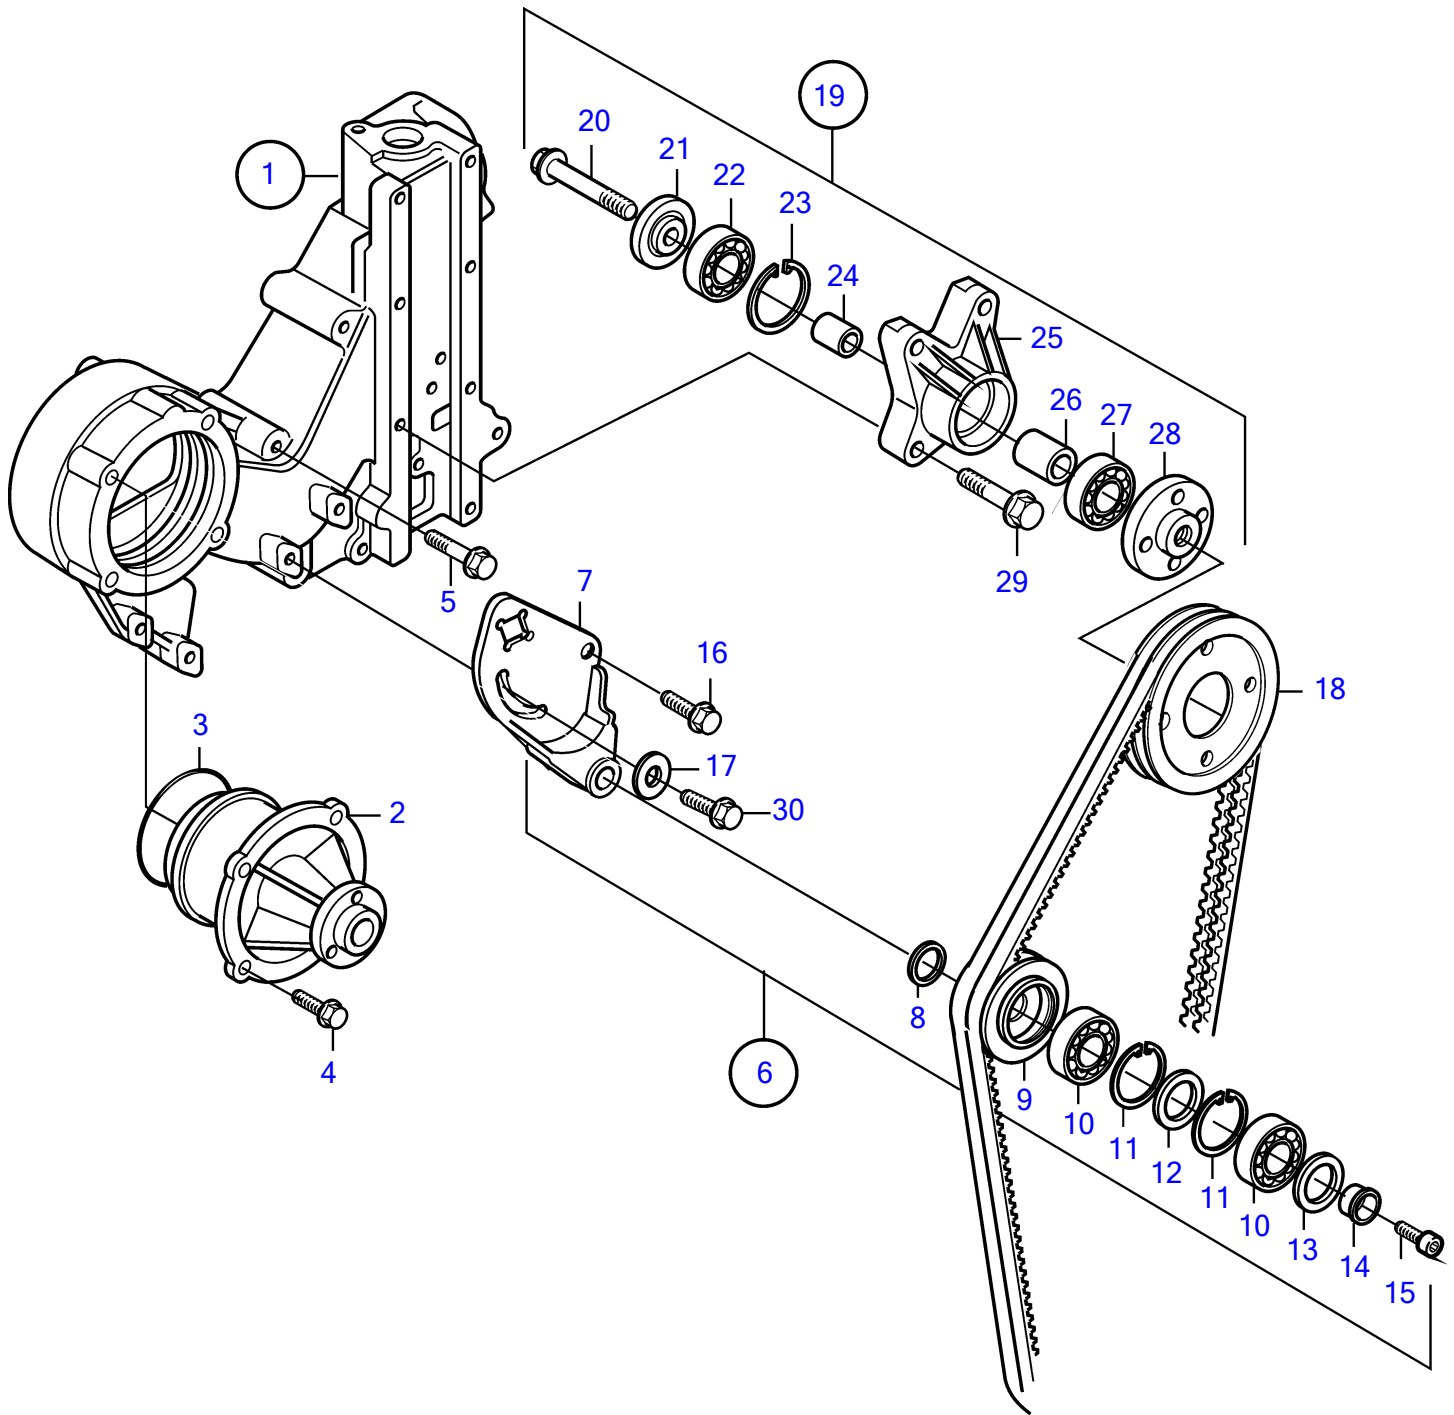

D5A-A T, D7A-A T, D5A-B TA, D7A-B TA, D7C-B TA

24918

D5A-A T, D7A-A T, D5A-B TA, D7A-B TA, D7C-B TA

REF	PART NO.	QTY	DESCRIPTION	SEE SEC.	NOTES
1		1	Fan bracket	6488	
2		1	Circulation pump	6488	
3		1	Sealing ring	6488	
4	946173	4	Flange screw		
5	965181	7	Flange screw		
6	20450758	1	Belt tensioner		SN-01099467
	21142055	1	Belt tensioner		SN01099468-
7	21133671	1	• Belt tensioner		SN01099468-
8	20450762	1	• Ring		
9	20450759	1	• Pulley		
10	20450750	2	• Ball bearing		
11	914529	2	• Snap ring		
12	20450760	1	• Spacer		
13	20450990	1	• Seal		
14	20450761	1	• Spacer		
15	20459263	1	• Hex. socket screw		
16	970947	1	Hexagon screw		
17	20460365	1	Washer		
18	20509134	1	Pulley		
19	20550374	1	Bracket, support		
	21071823	1	Bracket		Replaced by 21109801
	21109801		Fan bracket		
20	20450754	1	• Hexagon screw		
21	20450753	1	• Washer		
22	11012	1	• Ball bearing		(20450750)
23	20459025	1	• Snap ring		
24	20450752	1	• Tube		
25		1	• Bracket		
26	20450751	1	• Tube		
27	181648	1	• Ball bearing		(20450749)
28	20450755	1	• Fan hub		
29	965185	4	Flange screw		
30	20755314	1	Flange screw		