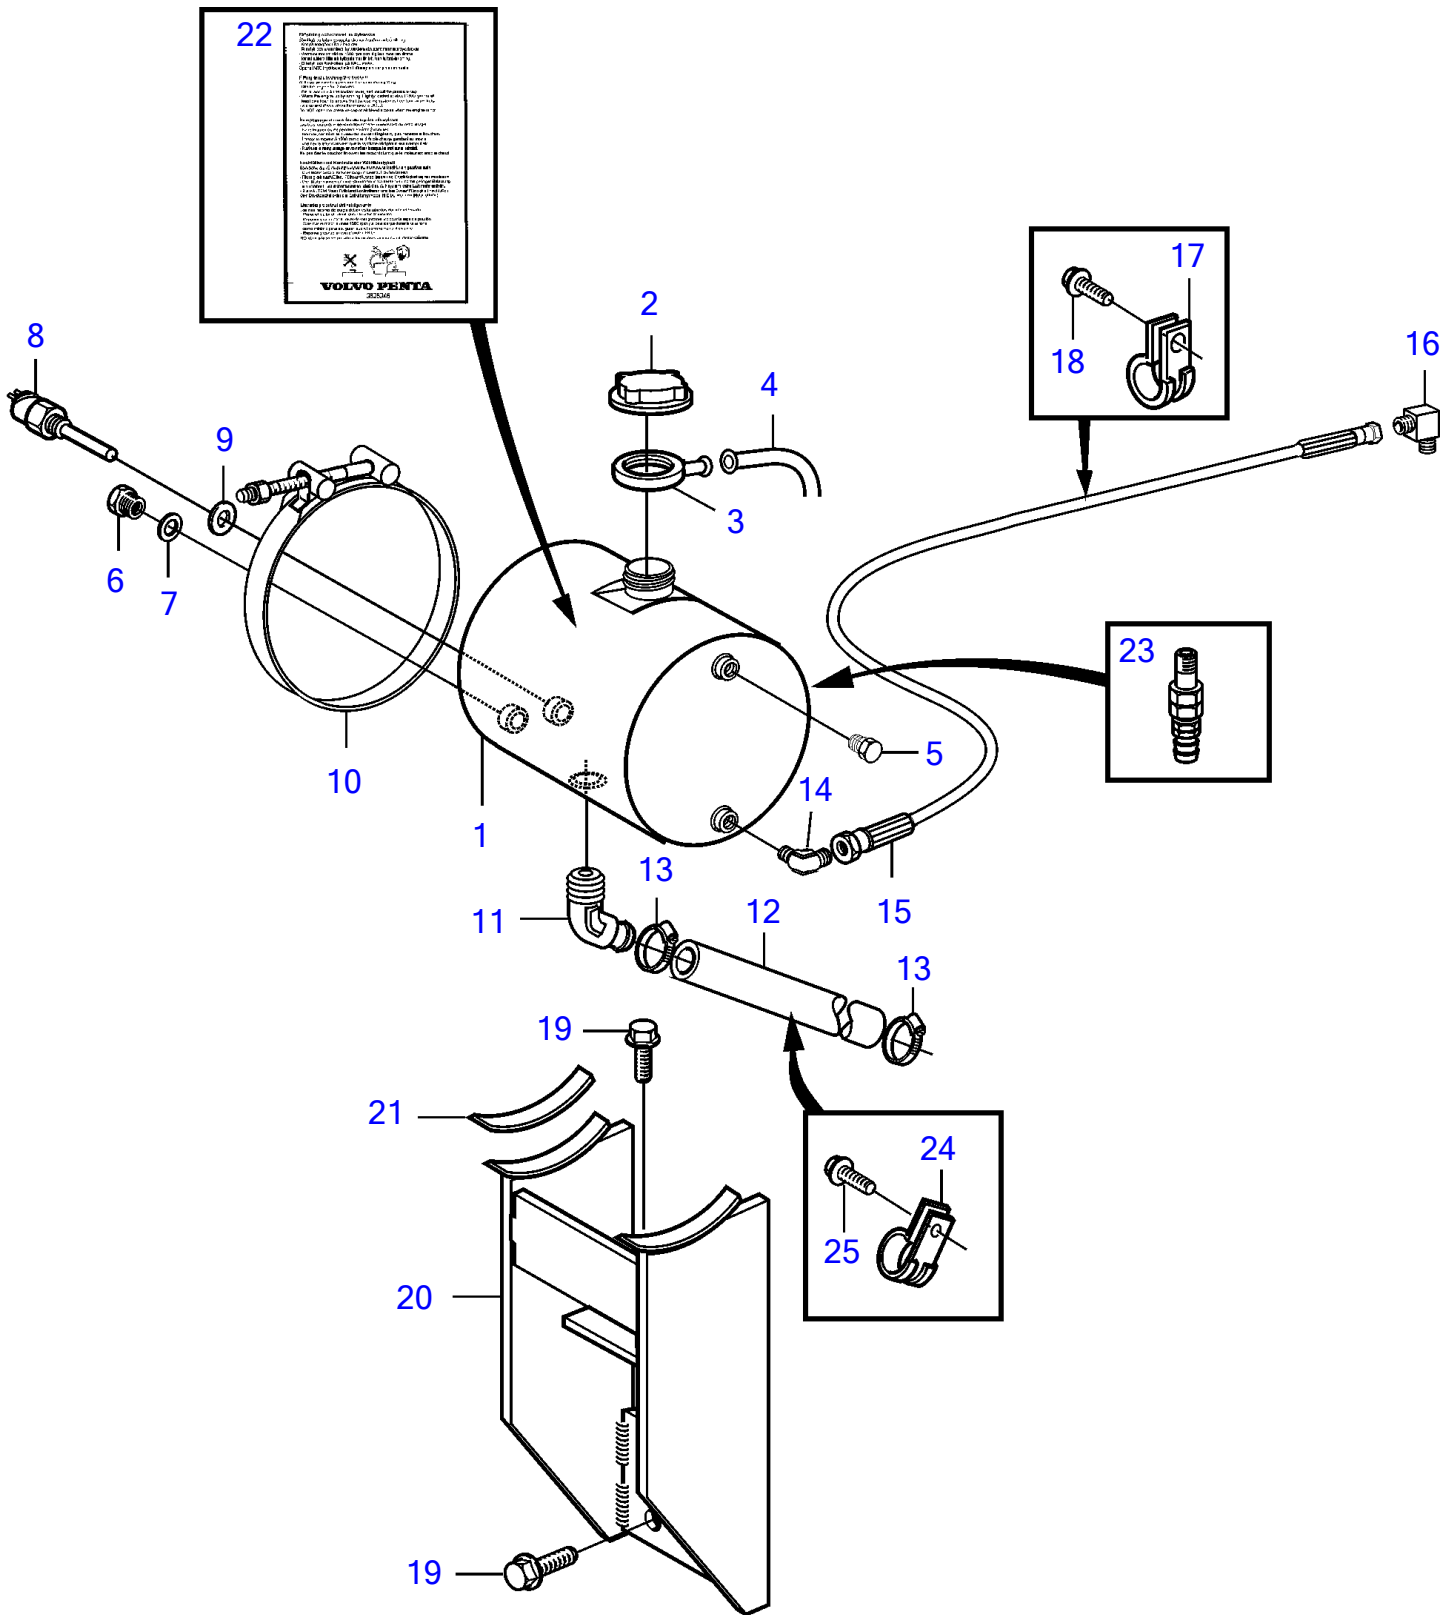

D5A-A T, D5A-B TA

21952

D5A-A T, D5A-B TA

REF	PART NO.	QTY	DESCRIPTION	SEE SEC.	NOTES
1	3827367	1	Expansion tank		
2	8149353	1	Pressure cap		75kPa
3	3828863	1	Rubber collar		
4	192618	X	Hose		L=1000mm
5	479979	2	Plug		
6	979285	1	Reduction nipple		
7	947628	1	Gasket		
8		1	Level sensor	6559	
9	11998	1	Gasket		
10	3839545	2	Tensioner		
11	942590	1	Elbow nipple		
12	952970	X	Hose		L=800mm
13	943473	2	Hose clamp		
14	942376	1	Elbow nipple		
15	3839383	1	Air vent hose		L=730mm
16	813615	1	Reduction nipple		
17	952626	3	Clamp		
18	945414	3	Flange screw		(946544)
19	946329	4	Flange screw		L=25mm
20	3840211	1	Bracket		(3837407)
21	3839107	2	Rubber mat		
22	3825346	1	Decal		
23	966871	1	Shut-off cock		
24	947827	1	Clamp		
25	946440	1	Flange screw		