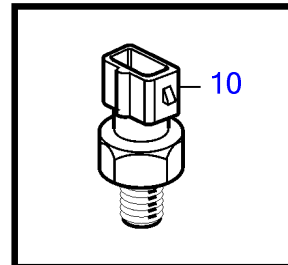

D5A-A T, D5A-A TA, D7A-A T, D7A-A TA, D7C-A TA, D5A-B TA, D7A-B TA, D7C-B TA

24132

D5A-A T, D5A-A TA, D7A-A T, D7A-A TA, D7C-A TA, D5A-B TA, D7A-B TA, D7C-B TA

REF	PART NO.	QTY	DESCRIPTION	NOTES
1	888853	1	Oil pressure sensor	SN-1096836
	21091609	1	Pressure sensor	SN1096837-
2	969011	1	• Gasket	
3	3586736	1	Pressure switch, oil pressure	
4	874673	1	Pressure switch, piston cooling	Replaced by 21202753.
	21202753	1	Pressure switch	
5	3838211	1	Adapter	
6	20553463	1	Sensor, air filter	
7	866838	1	Pressure sensor	Alt,0-2bar
	872196	1	Pressure sensor	Alt,0-3bar
8	11998	1	Gasket	
9	881965	1	Level guard, expansion tank	For engine mounted heat exchanger., SN-11184143
	21876480	1	Sensor	For engine mounted heat exchanger., SN11184144-
10	3586830	1	Temperature sensor	
11	848829	1	Thermo monitor	103°C, Replaced by 21510547
	21510547	1	Thermo monitor	110 ± 3°C
12	21506646	1	Wiring harness	Use together with 21510547 when changing from 848829
13	947827	2	Clamp	
14	18822	1	Gasket	
15	969011	1	Gasket	
16	948211	1	Cable tie	
17	984466	1	Reduction nipple	
18	20513340	1	Sensor, fuel	(20450685)
19	20459880	1	Sensor	Aux, SN-01099383
	20924088	1	Sensor	SN01099384-
20	20459227	1	Screw	
21	20459868	1	Sensor	Replaced by 20511126
	20511126	1	Sensor	Replaced by 20964264
	20964264	1	Sensor	L=55,5
22	967949	1	Flange screw	
23	20460353	1	Temperature sensor	Outside temperature.
24	21073863	1	Sensor	
25	948884	1	Gasket	