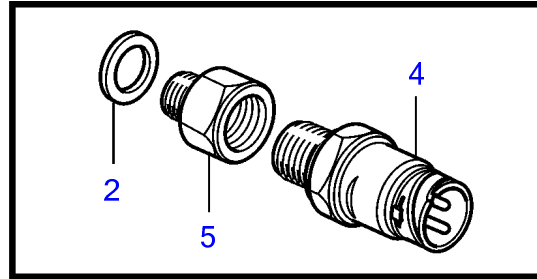

D5A-A T, D5A-A TA, D7A-A T, D7A-A TA, D7C-A TA, D5A-B TA, D7A-B TA, D7C-B TA

24132

D5A-A T, D5A-A TA, D7A-A T, D7A-A TA, D7C-A TA, D5A-B TA, D7A-B TA, D7C-B TA

REF	PART NO.	QTY	DESCRIPTION	NOTES
1	888853	1	Oil pressure sensor	SN-1096836
	21091609	1	Pressure sensor	SN1096837-
2	969011	1	• Gasket	
3	3586736	1	Pressure switch, oil pressure	
4	874673	1	Pressure switch, piston cooling	Replaced by 21202753.
	21202753	1	Pressure switch	
5	3838211	1	Adapter	
6	20553463	1	Sensor, air filter	
7	866838	1	Pressure sensor	Alt,0-2bar
	872196	1	Pressure sensor	Alt,0-3bar
8	11998	1	Gasket	
9	881965	1	Level guard, expansion tank	For engine mounted heat exchanger., SN-11184143
	21876480	1	Sensor	For engine mounted heat exchanger., SN11184144-
10	3586830	1	Temperature sensor	
11	848829	1	Thermo monitor	103°C, Replaced by 21510547
	21510547	1	Thermo monitor	110 ± 3°C
12	21506646	1	Wiring harness	Use together with 21510547 when changing from 848829
13	947827	2	Clamp	
14	18822	1	Gasket	
15	969011	1	Gasket	
16	948211	1	Cable tie	
17	984466	1	Reduction nipple	
18	20513340	1	Sensor, fuel	(20450685)
19	20459880	1	Sensor	Aux, SN-01099383
	20924088	1	Sensor	SN01099384-
20	20459227	1	Screw	
21	20459868	1	Sensor	Replaced by 20511126
	20511126	1	Sensor	Replaced by 20964264
	20964264	1	Sensor	L=55,5
22	967949	1	Flange screw	
23	20460353	1	Temperature sensor	Outside temperature.
24	21073863	1	Sensor	
25	948884	1	Gasket	