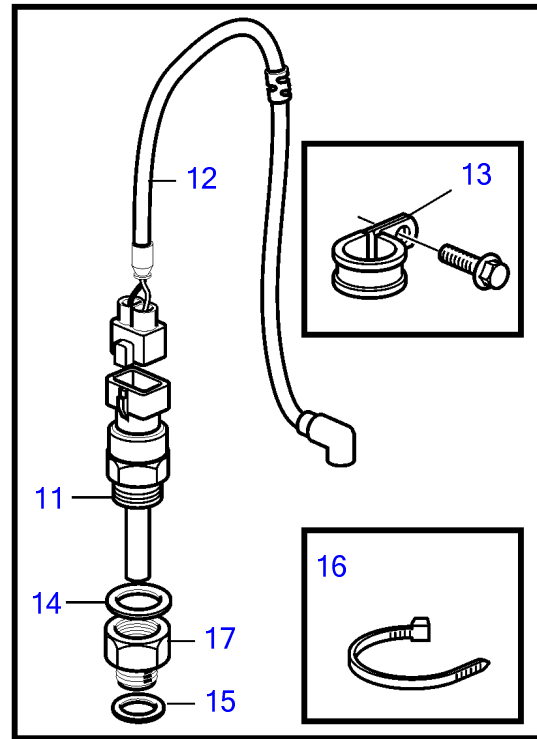

D5A-A T, D5A-A TA, D7A-A T, D7A-A TA, D7C-A TA, D5A-B TA, D7A-B TA, D7C-B TA

24132

D5A-A T, D5A-A TA, D7A-A T, D7A-A TA, D7C-A TA, D5A-B TA, D7A-B TA, D7C-B TA

REF	PART NO.	QTY	DESCRIPTION	NOTES
1	888853	1	Oil pressure sensor	SN-1096836
	21091609	1	Pressure sensor	SN1096837-
2	969011	1	• Gasket	
3	3586736	1	Pressure switch, oil pressure	
4	874673	1	Pressure switch, piston cooling	Replaced by 21202753.
	21202753	1	Pressure switch	
5	3838211	1	Adapter	
6	20553463	1	Sensor, air filter	
7	866838	1	Pressure sensor	Alt,0-2bar
	872196	1	Pressure sensor	Alt,0-3bar
8	11998	1	Gasket	
9	881965	1	Level guard, expansion tank	For engine mounted heat exchanger., SN-11184143
	21876480	1	Sensor	For engine mounted heat exchanger., SN11184144-
10	3586830	1	Temperature sensor	
11	848829	1	Thermo monitor	103°C, Replaced by 21510547
	21510547	1	Thermo monitor	110 ± 3°C
12	21506646	1	Wiring harness	Use together with 21510547 when changing from 848829
13	947827	2	Clamp	
14	18822	1	Gasket	
15	969011	1	Gasket	
16	948211	1	Cable tie	
17	984466	1	Reduction nipple	
18	20513340	1	Sensor, fuel	(20450685)
19	20459880	1	Sensor	Aux, SN-01099383
	20924088	1	Sensor	SN01099384-
20	20459227	1	Screw	
21	20459868	1	Sensor	Replaced by 20511126
	20511126	1	Sensor	Replaced by 20964264
	20964264	1	Sensor	L=55,5
22	967949	1	Flange screw	
23	20460353	1	Temperature sensor	Outside temperature.
24	21073863	1	Sensor	
25	948884	1	Gasket	