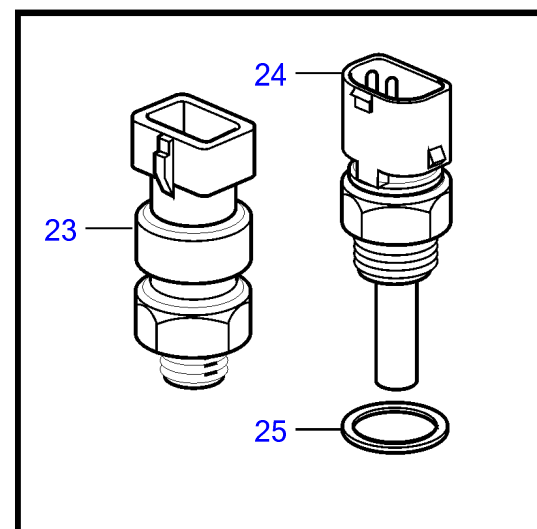

D5A-A T, D5A-A TA, D7A-A T, D7A-A TA, D7C-A TA, D5A-B TA, D7A-B TA, D7C-B TA

24132

D5A-A T, D5A-A TA, D7A-A T, D7A-A TA, D7C-A TA, D5A-B TA, D7A-B TA, D7C-B TA

REF	PART NO.	QTY	DESCRIPTION	NOTES
1	888853	1	Oil pressure sensor	SN-1096836
	21091609	1	Pressure sensor	SN1096837-
2	969011	1	• Gasket	
3	3586736	1	Pressure switch, oil pressure	
4	874673	1	Pressure switch, piston cooling	Replaced by 21202753.
	21202753	1	Pressure switch	
5	3838211	1	Adapter	
6	20553463	1	Sensor, air filter	
7	866838	1	Pressure sensor	Alt,0-2bar
	872196	1	Pressure sensor	Alt,0-3bar
8	11998	1	Gasket	
9	881965	1	Level guard, expansion tank	For engine mounted heat exchanger., SN-11184143
	21876480	1	Sensor	For engine mounted heat exchanger., SN11184144-
10	3586830	1	Temperature sensor	
11	848829	1	Thermo monitor	103°C, Replaced by 21510547
	21510547	1	Thermo monitor	110 ± 3°C
12	21506646	1	Wiring harness	Use together with 21510547 when changing from 848829
13	947827	2	Clamp	
14	18822	1	Gasket	
15	969011	1	Gasket	
16	948211	1	Cable tie	
17	984466	1	Reduction nipple	
18	20513340	1	Sensor, fuel	(20450685)
19	20459880	1	Sensor	Aux, SN-01099383
	20924088	1	Sensor	SN01099384-
20	20459227	1	Screw	
21	20459868	1	Sensor	Replaced by 20511126
	20511126	1	Sensor	Replaced by 20964264
	20964264	1	Sensor	L=55,5
22	967949	1	Flange screw	
23	20460353	1	Temperature sensor	Outside temperature.
24	21073863	1	Sensor	
25	948884	1	Gasket	