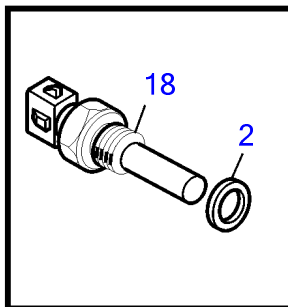

D5A-A T, D5A-A TA, D7A-A T, D7A-A TA, D7C-A TA, D5A-B TA, D7A-B TA, D7C-B TA

24132

D5A-A T, D5A-A TA, D7A-A T, D7A-A TA, D7C-A TA, D5A-B TA, D7A-B TA, D7C-B TA

REF	PART NO.	QTY	DESCRIPTION	NOTES
1	888853	1	Oil pressure sensor	SN-1096836
	21091609	1	Pressure sensor	SN1096837-
2	969011	1	• Gasket	
3	3586736	1	Pressure switch, oil pressure	
4	874673	1	Pressure switch, piston cooling	Replaced by 21202753.
	21202753	1	Pressure switch	
5	3838211	1	Adapter	
6	20553463	1	Sensor, air filter	
7	866838	1	Pressure sensor	Alt,0-2bar
	872196	1	Pressure sensor	Alt,0-3bar
8	11998	1	Gasket	
9	881965	1	Level guard, expansion tank	For engine mounted heat exchanger., SN-11184143
	21876480	1	Sensor	For engine mounted heat exchanger., SN11184144-
10	3586830	1	Temperature sensor	
11	848829	1	Thermo monitor	103°C, Replaced by 21510547
	21510547	1	Thermo monitor	110 ± 3°C
12	21506646	1	Wiring harness	Use together with 21510547 when changing from 848829
13	947827	2	Clamp	
14	18822	1	Gasket	
15	969011	1	Gasket	
16	948211	1	Cable tie	
17	984466	1	Reduction nipple	
18	20513340	1	Sensor, fuel	(20450685)
19	20459880	1	Sensor	Aux, SN-01099383
	20924088	1	Sensor	SN01099384-
20	20459227	1	Screw	
21	20459868	1	Sensor	Replaced by 20511126
	20511126	1	Sensor	Replaced by 20964264
	20964264	1	Sensor	L=55,5
22	967949	1	Flange screw	
23	20460353	1	Temperature sensor	Outside temperature.
24	21073863	1	Sensor	
25	948884	1	Gasket	