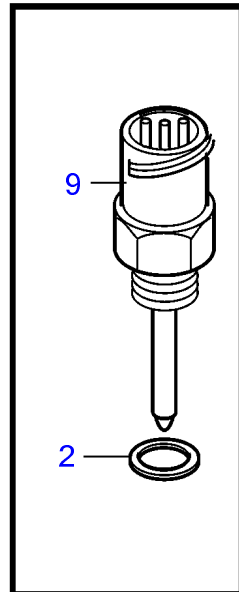

D5A-A T, D5A-A TA, D7A-A T, D7A-A TA, D7C-A TA, D5A-B TA, D7A-B TA, D7C-B TA

24132

D5A-A T, D5A-A TA, D7A-A T, D7A-A TA, D7C-A TA, D5A-B TA, D7A-B TA, D7C-B TA

REF	PART NO.	QTY	DESCRIPTION	NOTES
1	888853	1	Oil pressure sensor	SN-1096836
	21091609	1	Pressure sensor	SN1096837-
2	969011	1	• Gasket	
3	3586736	1	Pressure switch, oil pressure	
4	874673	1	Pressure switch, piston cooling	Replaced by 21202753.
	21202753	1	Pressure switch	
5	3838211	1	Adapter	
6	20553463	1	Sensor, air filter	
7	866838	1	Pressure sensor	Alt,0-2bar
	872196	1	Pressure sensor	Alt,0-3bar
8	11998	1	Gasket	
9	881965	1	Level guard, expansion tank	For engine mounted heat exchanger., SN-11184143
	21876480	1	Sensor	For engine mounted heat exchanger., SN11184144-
10	3586830	1	Temperature sensor	
11	848829	1	Thermo monitor	103°C, Replaced by 21510547
	21510547	1	Thermo monitor	110 ± 3°C
12	21506646	1	Wiring harness	Use together with 21510547 when changing from 848829
13	947827	2	Clamp	
14	18822	1	Gasket	
15	969011	1	Gasket	
16	948211	1	Cable tie	
17	984466	1	Reduction nipple	
18	20513340	1	Sensor, fuel	(20450685)
19	20459880	1	Sensor	Aux, SN-01099383
	20924088	1	Sensor	SN01099384-
20	20459227	1	Screw	
21	20459868	1	Sensor	Replaced by 20511126
	20511126	1	Sensor	Replaced by 20964264
	20964264	1	Sensor	L=55,5
22	967949	1	Flange screw	
23	20460353	1	Temperature sensor	Outside temperature.
24	21073863	1	Sensor	
25	948884	1	Gasket	