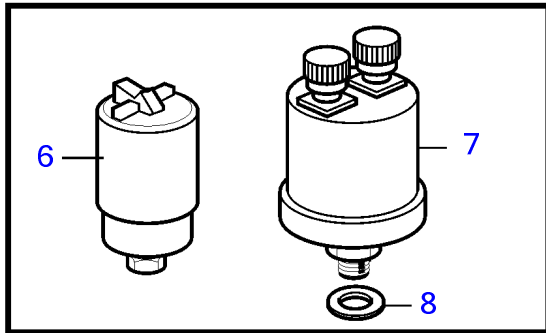

D5A-A T, D5A-A TA, D7A-A T, D7A-A TA, D7C-A TA, D5A-B TA, D7A-B TA, D7C-B TA

24132

D5A-A T, D5A-A TA, D7A-A T, D7A-A TA, D7C-A TA, D5A-B TA, D7A-B TA, D7C-B TA

REF	PART NO.	QTY	DESCRIPTION	NOTES
1	888853	1	Oil pressure sensor	SN-1096836
	21091609	1	Pressure sensor	SN1096837-
2	969011	1	• Gasket	
3	3586736	1	Pressure switch, oil pressure	
4	874673	1	Pressure switch, piston cooling	Replaced by 21202753.
	21202753	1	Pressure switch	
5	3838211	1	Adapter	
6	20553463	1	Sensor, air filter	
7	866838	1	Pressure sensor	Alt,0-2bar
	872196	1	Pressure sensor	Alt,0-3bar
8	11998	1	Gasket	
9	881965	1	Level guard, expansion tank	For engine mounted heat exchanger., SN-11184143
	21876480	1	Sensor	For engine mounted heat exchanger., SN11184144-
10	3586830	1	Temperature sensor	
11	848829	1	Thermo monitor	103°C, Replaced by 21510547
	21510547	1	Thermo monitor	110 ± 3°C
12	21506646	1	Wiring harness	Use together with 21510547 when changing from 848829
13	947827	2	Clamp	
14	18822	1	Gasket	
15	969011	1	Gasket	
16	948211	1	Cable tie	
17	984466	1	Reduction nipple	
18	20513340	1	Sensor, fuel	(20450685)
19	20459880	1	Sensor	Aux, SN-01099383
	20924088	1	Sensor	SN01099384-
20	20459227	1	Screw	
21	20459868	1	Sensor	Replaced by 20511126
	20511126	1	Sensor	Replaced by 20964264
	20964264	1	Sensor	L=55,5
22	967949	1	Flange screw	
23	20460353	1	Temperature sensor	Outside temperature.
24	21073863	1	Sensor	
25	948884	1	Gasket	