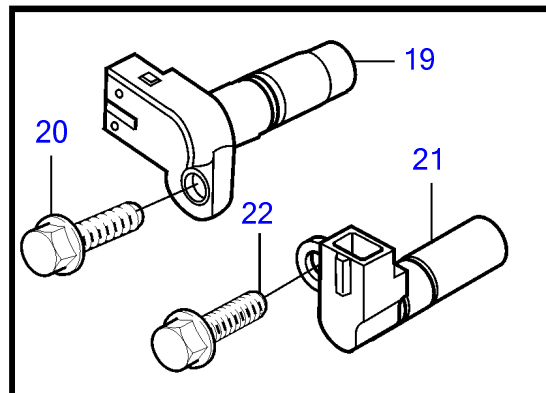

D5A-A T, D5A-A TA, D7A-A T, D7A-A TA, D7C-A TA, D5A-B TA, D7A-B TA, D7C-B TA

24132

D5A-A T, D5A-A TA, D7A-A T, D7A-A TA, D7C-A TA, D5A-B TA, D7A-B TA, D7C-B TA

REF	PART NO.	QTY	DESCRIPTION	NOTES
1	888853	1	Oil pressure sensor	SN-1096836
	21091609	1	Pressure sensor	SN1096837-
2	969011	1	• Gasket	
3	3586736	1	Pressure switch, oil pressure	
4	874673	1	Pressure switch, piston cooling	Replaced by 21202753.
	21202753	1	Pressure switch	
5	3838211	1	Adapter	
6	20553463	1	Sensor, air filter	
7	866838	1	Pressure sensor	Alt,0-2bar
	872196	1	Pressure sensor	Alt,0-3bar
8	11998	1	Gasket	
9	881965	1	Level guard, expansion tank	For engine mounted heat exchanger., SN-11184143
	21876480	1	Sensor	For engine mounted heat exchanger., SN11184144-
10	3586830	1	Temperature sensor	
11	848829	1	Thermo monitor	103°C, Replaced by 21510547
	21510547	1	Thermo monitor	110 ± 3°C
12	21506646	1	Wiring harness	Use together with 21510547 when changing from 848829
13	947827	2	Clamp	
14	18822	1	Gasket	
15	969011	1	Gasket	
16	948211	1	Cable tie	
17	984466	1	Reduction nipple	
18	20513340	1	Sensor, fuel	(20450685)
19	20459880	1	Sensor	Aux, SN-01099383
	20924088	1	Sensor	SN01099384-
20	20459227	1	Screw	
21	20459868	1	Sensor	Replaced by 20511126
	20511126	1	Sensor	Replaced by 20964264
	20964264	1	Sensor	L=55,5
22	967949	1	Flange screw	
23	20460353	1	Temperature sensor	Outside temperature.
24	21073863	1	Sensor	
25	948884	1	Gasket	