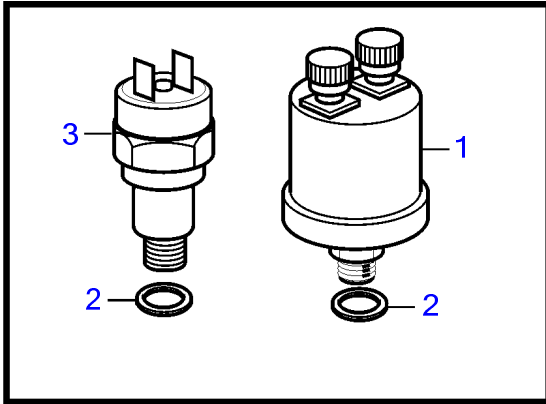

D5A-A T, D5A-A TA, D7A-A T, D7A-A TA, D7C-A TA, D5A-B TA, D7A-B TA, D7C-B TA

24132

D5A-A T, D5A-A TA, D7A-A T, D7A-A TA, D7C-A TA, D5A-B TA, D7A-B TA, D7C-B TA

REF	PART NO.	QTY	DESCRIPTION	NOTES
1	888853	1	Oil pressure sensor	SN-1096836
	21091609	1	Pressure sensor	SN1096837-
2	969011	1	• Gasket	
3	3586736	1	Pressure switch, oil pressure	
4	874673	1	Pressure switch, piston cooling	Replaced by 21202753.
	21202753	1	Pressure switch	
5	3838211	1	Adapter	
6	20553463	1	Sensor, air filter	
7	866838	1	Pressure sensor	Alt,0-2bar
	872196	1	Pressure sensor	Alt,0-3bar
8	11998	1	Gasket	
9	881965	1	Level guard, expansion tank	For engine mounted heat exchanger., SN-11184143
	21876480	1	Sensor	For engine mounted heat exchanger., SN11184144-
10	3586830	1	Temperature sensor	
11	848829	1	Thermo monitor	103°C, Replaced by 21510547
	21510547	1	Thermo monitor	110 ± 3°C
12	21506646	1	Wiring harness	Use together with 21510547 when changing from 848829
13	947827	2	Clamp	
14	18822	1	Gasket	
15	969011	1	Gasket	
16	948211	1	Cable tie	
17	984466	1	Reduction nipple	
18	20513340	1	Sensor, fuel	(20450685)
19	20459880	1	Sensor	Aux, SN-01099383
	20924088	1	Sensor	SN01099384-
20	20459227	1	Screw	
21	20459868	1	Sensor	Replaced by 20511126
	20511126	1	Sensor	Replaced by 20964264
	20964264	1	Sensor	L=55,5
22	967949	1	Flange screw	
23	20460353	1	Temperature sensor	Outside temperature.
24	21073863	1	Sensor	
25	948884	1	Gasket	