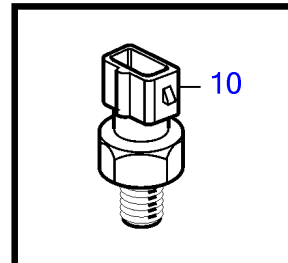

D5A-A T, D5A-A TA, D7A-A T, D7A-A TA, D7C-A TA, D5A-B TA, D7A-B TA, D7C-B TA

24132

D5A-A T, D5A-A TA, D7A-A T, D7A-A TA, D7C-A TA, D5A-B TA, D7A-B TA, D7C-B TA

REF	PART NO.	QTY	DESCRIPTION	NOTES
1	888853	1	Oil pressure sensor	SN-1096836
	21091609	1	Pressure sensor	SN1096837-
2	969011	1	• Gasket	
3	3586736	1	Pressure switch, oil pressure	
4	874673	1	Pressure switch, piston cooling	Replaced by 21202753.
	21202753	1	Pressure switch	
5	3838211	1	Adapter	
6	20553463	1	Sensor, air filter	
7	866838	1	Pressure sensor	Alt,0-2bar
	872196	1	Pressure sensor	Alt,0-3bar
8	11998	1	Gasket	
9	881965	1	Level guard, expansion tank	For engine mounted heat exchanger., SN-11184143
	21876480	1	Sensor	For engine mounted heat exchanger., SN11184144-
10	3586830	1	Temperature sensor	
11	848829	1	Thermo monitor	103°C, Replaced by 21510547
	21510547	1	Thermo monitor	110 ± 3°C
12	21506646	1	Wiring harness	Use together with 21510547 when changing from 848829
13	947827	2	Clamp	
14	18822	1	Gasket	
15	969011	1	Gasket	
16	948211	1	Cable tie	
17	984466	1	Reduction nipple	
18	20513340	1	Sensor, fuel	(20450685)
19	20459880	1	Sensor	Aux, SN-01099383
	20924088	1	Sensor	SN01099384-
20	20459227	1	Screw	
21	20459868	1	Sensor	Replaced by 20511126
	20511126	1	Sensor	Replaced by 20964264
	20964264	1	Sensor	L=55,5
22	967949	1	Flange screw	
23	20460353	1	Temperature sensor	Outside temperature.
24	21073863	1	Sensor	
25	948884	1	Gasket	