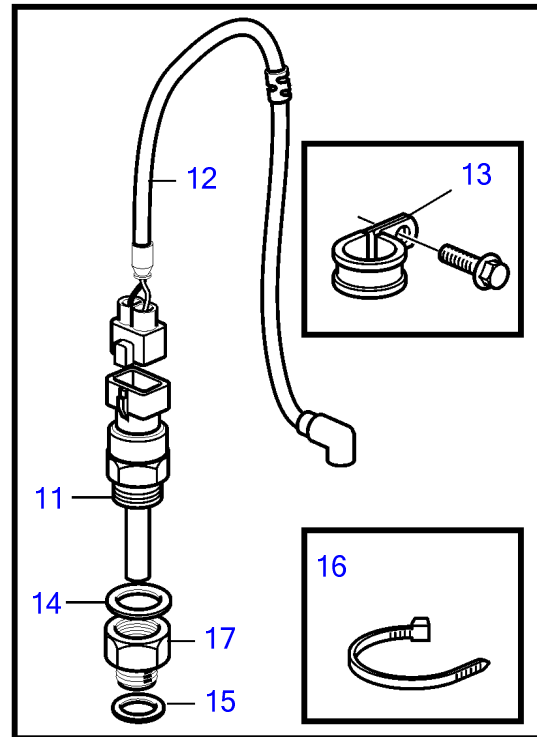

D5A-A T, D5A-A TA, D7A-A T, D7A-A TA, D7C-A TA, D5A-B TA, D7A-B TA, D7C-B TA

24132

D5A-A T, D5A-A TA, D7A-A T, D7A-A TA, D7C-A TA, D5A-B TA, D7A-B TA, D7C-B TA

REF	PART NO.	QTY	DESCRIPTION	NOTES
1	888853	1	Oil pressure sensor	SN-1096836
	21091609	1	Pressure sensor	SN1096837-
2	969011	1	• Gasket	
3	3586736	1	Pressure switch, oil pressure	
4	874673	1	Pressure switch, piston cooling	Replaced by 21202753.
	21202753	1	Pressure switch	
5	3838211	1	Adapter	
6	20553463	1	Sensor, air filter	
7	866838	1	Pressure sensor	Alt,0-2bar
	872196	1	Pressure sensor	Alt,0-3bar
8	11998	1	Gasket	
9	881965	1	Level guard, expansion tank	For engine mounted heat exchanger., SN-11184143
	21876480	1	Sensor	For engine mounted heat exchanger., SN11184144-
10	3586830	1	Temperature sensor	
11	848829	1	Thermo monitor	103°C, Replaced by 21510547
	21510547	1	Thermo monitor	110 ± 3°C
12	21506646	1	Wiring harness	Use together with 21510547 when changing from 848829
13	947827	2	Clamp	
14	18822	1	Gasket	
15	969011	1	Gasket	
16	948211	1	Cable tie	
17	984466	1	Reduction nipple	
18	20513340	1	Sensor, fuel	(20450685)
19	20459880	1	Sensor	Aux, SN-01099383
	20924088	1	Sensor	SN01099384-
20	20459227	1	Screw	
21	20459868	1	Sensor	Replaced by 20511126
	20511126	1	Sensor	Replaced by 20964264
	20964264	1	Sensor	L=55,5
22	967949	1	Flange screw	
23	20460353	1	Temperature sensor	Outside temperature.
24	21073863	1	Sensor	
25	948884	1	Gasket	