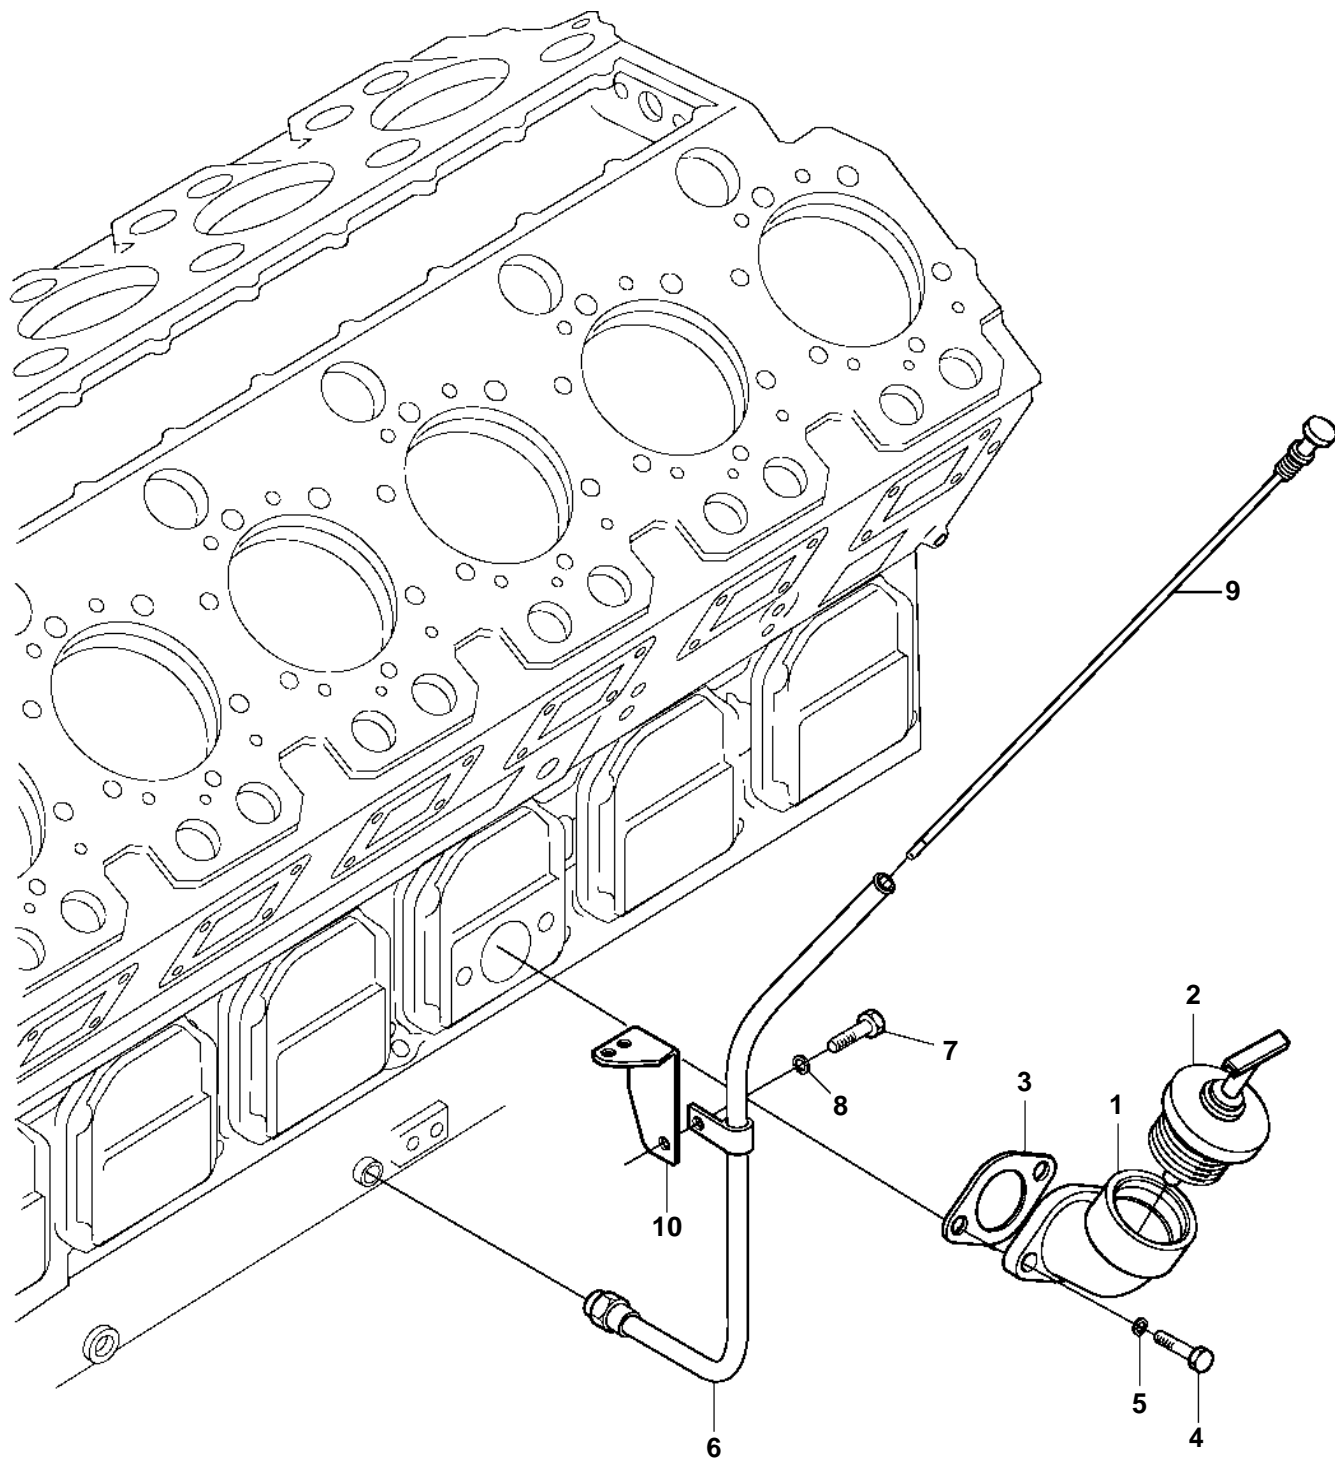

D49A-MT, D49A-MS

D49A-MT, D49A-MS

REF	PART NO.	QTY	DESCRIPTION
1	3835046	1	Oil filler pipe
2	3831676	1	Oil filler cap
3	3835304	1	Gasket
4	3832044	2	Screw
5	3832233	2	Spring washer
6	3833609	1	Stay
7	3832041	1	Screw
8	3832233	1	Spring washer
9	3831859	1	Dipstick
10	3834683	1	Stay