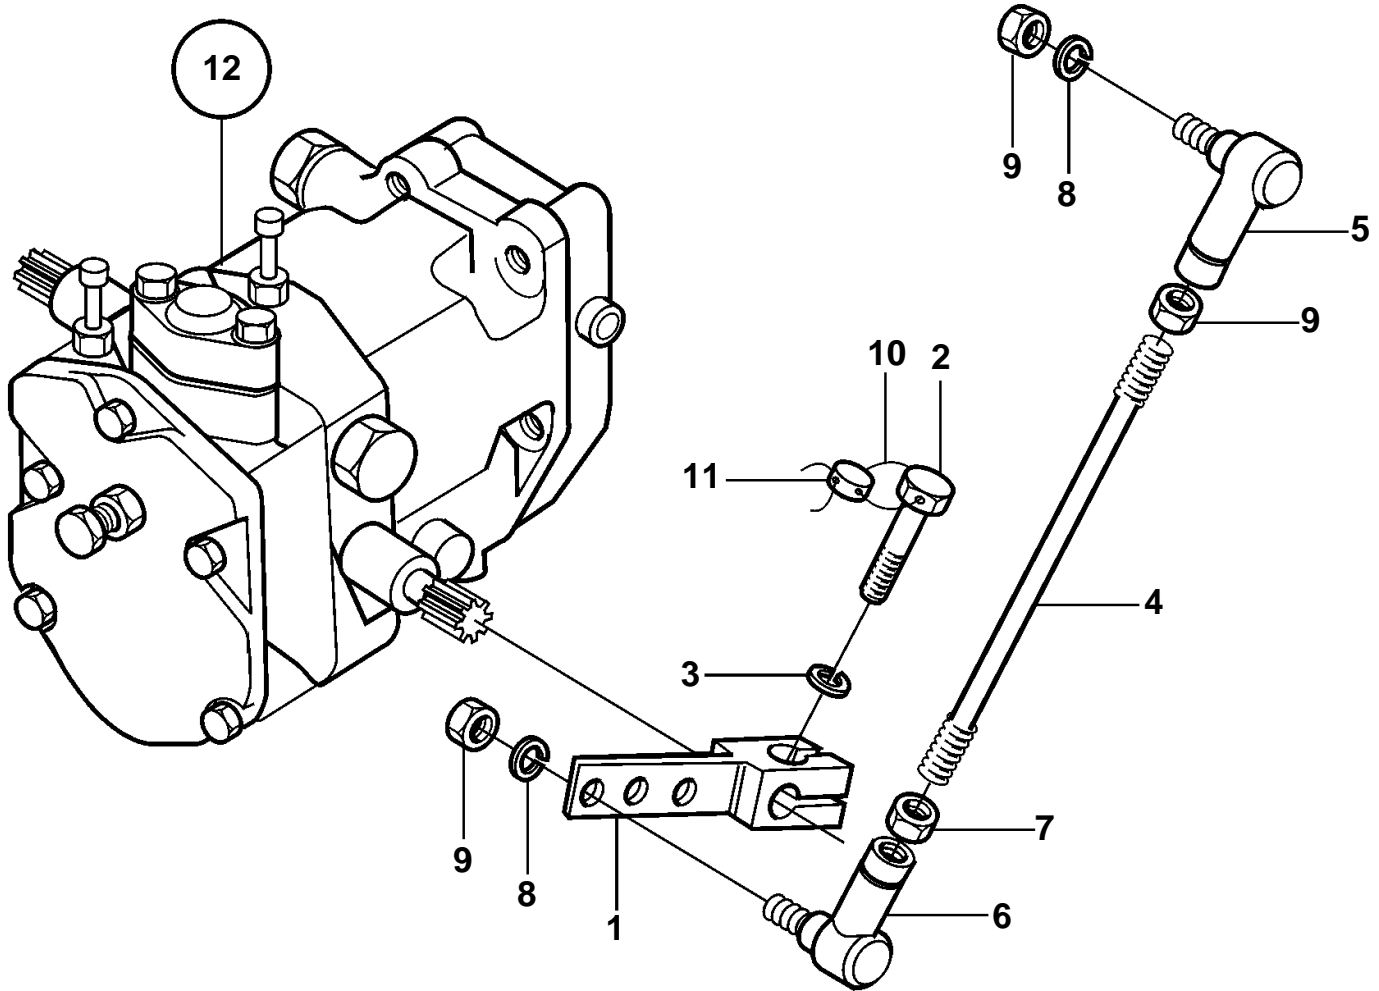

D49A-MT, D49A-MS

D49A-MT, D49A-MS

REF	PART NO.	QTY	DESCRIPTION	SEE SEC.
1	3833712	1	Lever	
2	3832321	1	Screw	
3	3832225	1	Spring washer	
4	3835791	1	Drive pin	
5	3835077	1	Ball joint	
6	3835792	1	Ball joint	
7	3831951	1	Lock nut	
8	3832225	2	Spring washer	
9	3832192	3	Lock nut	
10	3837686	1	Wire	
11	3832024	1	Lead sealing tab	
12	3833606	1	Regulator	
				4993