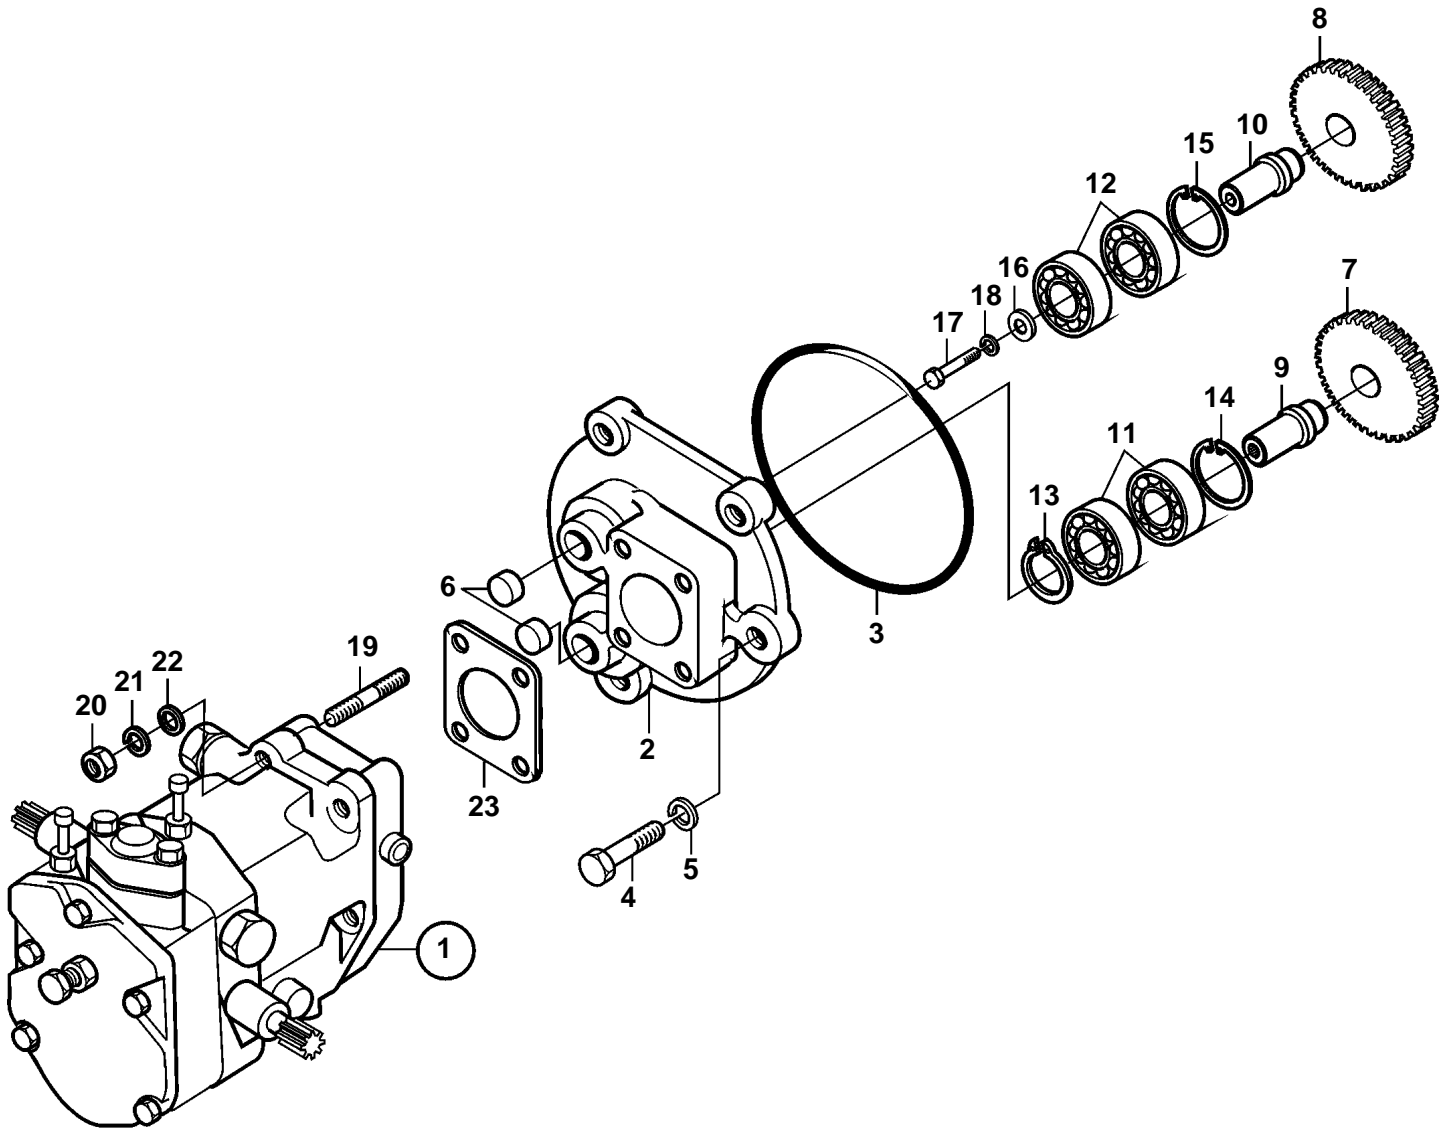

D49A-MT, D49A-MS

18569

D49A-MT, D49A-MS

REF	PART NO.	QTY	DESCRIPTION	SEE SEC.
1	3833606	1	Regulator	
				4993
2	3833150	1	Housing	
3	3831580	1	O-ring	
4	3832063	4	Screw	
5	3832245	4	Spring washer	
6	3831533	2	Cap	
7	3831933	1	Drive gear	
8	3831934	1	Idler gear	
9	3831926	1	Axle shaft	
10	3831928	1	Shaft	
11	3832345	2	Bearing	
12	3832344	2	Bearing	
13	3832294	1	Snap ring	
14	3832299	1	Snap ring	
15	3832298	1	Snap ring	
16	3832035	1	Washer	
17	3835722	1	Screw	
18	3832225	1	Spring washer	
19	3832110	4	Stud	
20	3831756	4	Nut	
21	3832225	4	Spring washer	
22	3831791	4	Washer	
23	3831703	1	Gasket	