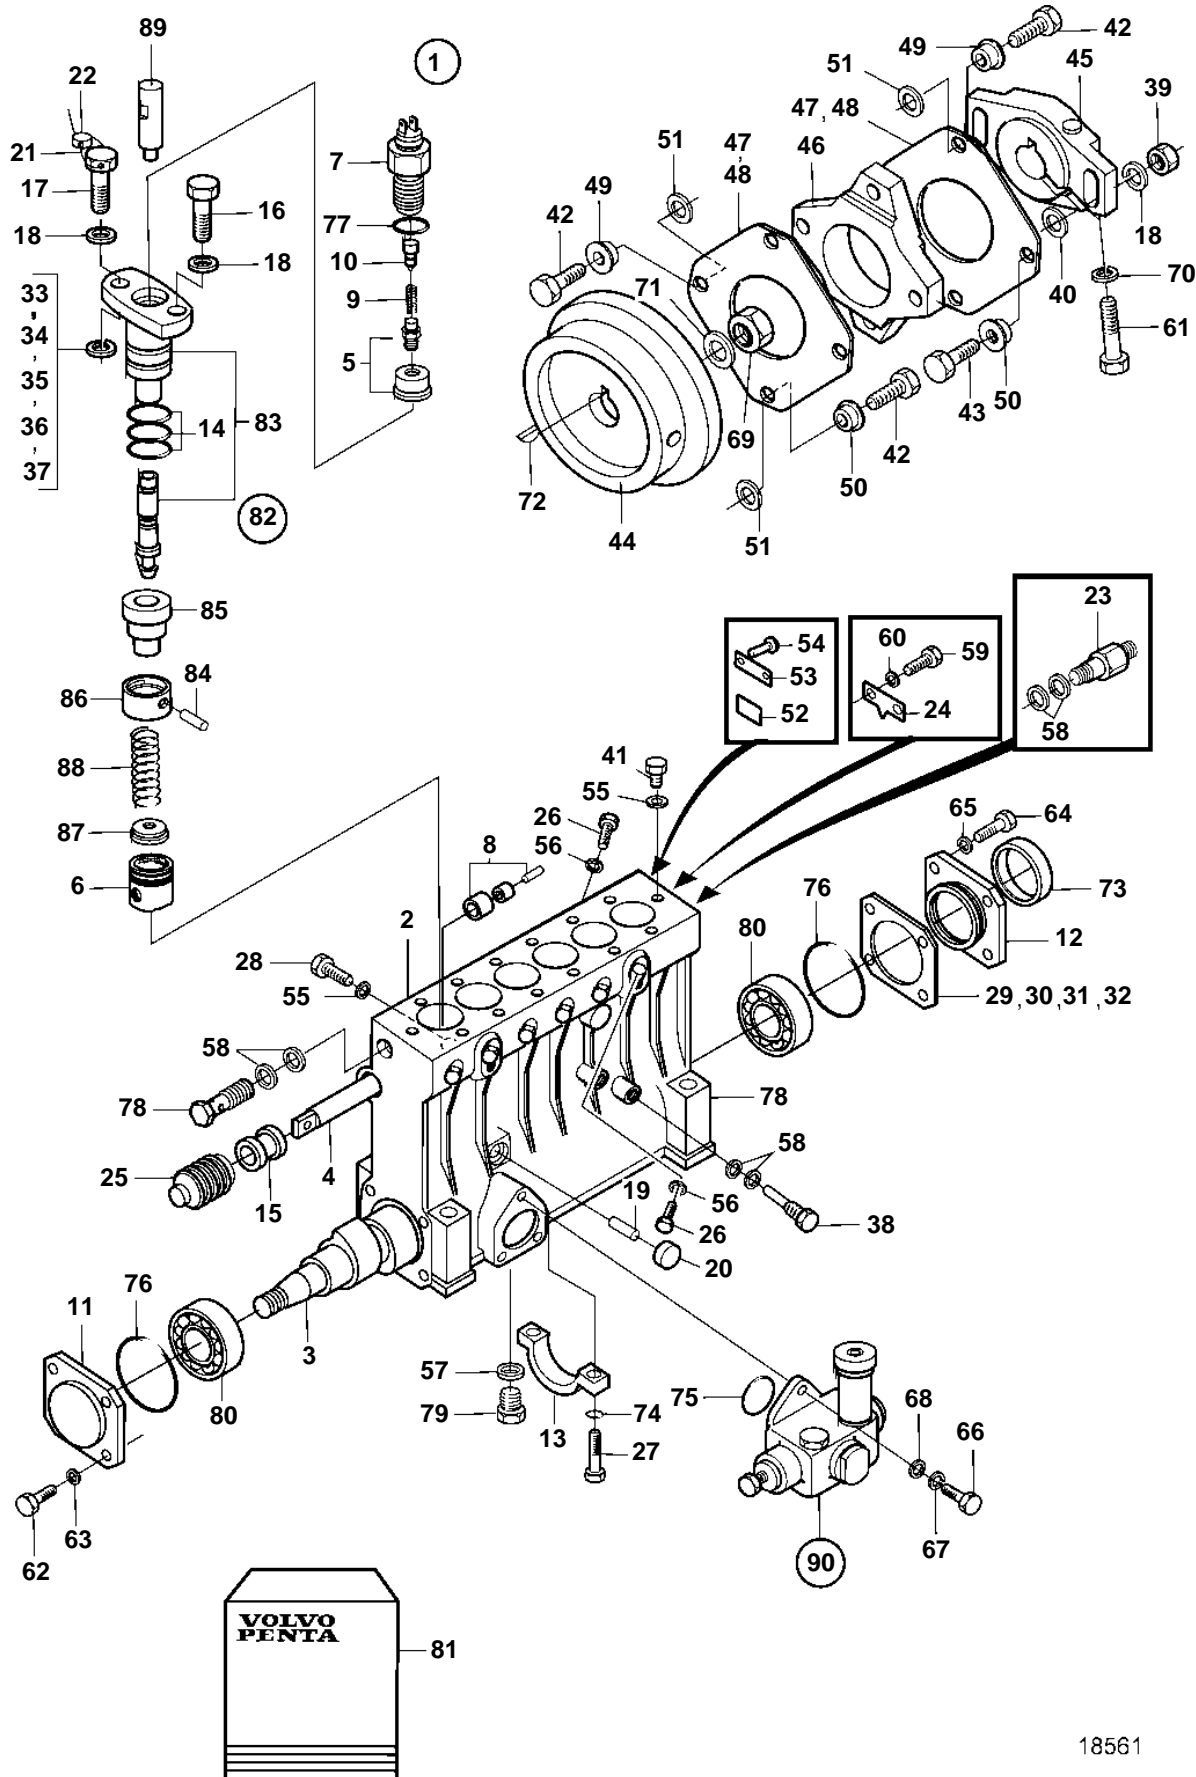

D49A-MT, D49A-MS

18561

D49A-MT, D49A-MS

REF	PART NO.	QTY	DESCRIPTION	SEE SEC.	NOTES
1	3834310	1	Injection pump		S.B 28"
	3834308	1	Injection pump		P
2	3833153	1	· Housing		S.B
	3833152	1	· Housing		P
3	3833099	1	· Camshaft		
4	3834326	1	· Rack		
5	3838331	6	· Delivery valve		
6	3834762	6	· Tappet		
7	3833627	6	· Valve retainer		
8	3839518	6	· Tappet		
9	3835215	6	· Valve spring		
10	3838330	6	· Adjusting sleeve		
11	3835024	1	· Cover		
12	3835029	1	· Cover		
13	3832168	1	· Bearing		
14	3833847	18	· O-ring		Included in kit 3836466
15	3833095	2	· Bushing		
16	3832267	6	· Screw		
17	3832268	6	· Screw		
18	3834867	12	· Washer		
19	3833960	7	· Pin		
20	3833114	7	· Cap		
21		1	· Wire		
22	3832024	1	· Lead sealing tab		
23	3837381	1	· Valve		
24	3834292	1	· Setting indicator		
25	3832178	1	· Bellows		Included in repair kit No 3834338
26	3832272	12	· Screw		
27	3807054	2	· Screw		
28	3834433	1	· Set screw		
29	3834596	4	· Shim		
30	3834597	1	· Shim		
31	3834598	1	· Shim		
32	3834599	2	· Shim		
33	3834591	1	· Shim		
34	3834592	12	· Shim		
35	3834593	1	· Shim		
36	3834594	1	· Shim		
37	3834595	1	· Shim		
38	3832303	1	· Hollow screw		S.B
	3832305	1	· Hollow screw		P
39	3833818	2	· Flange nut		
40	3838901	2	· Washer		
41	3832308	2	· Hollow screw		
42	3832339	6	· Screw		
43	3832323	2	· Screw		
44	3837382	1	· Flywheel		
45	3837813	1	· Clutch		Repl. by clutch 3837813 and washer 3837814
46	3837383	1	· Clutch		
47	3834236	4	· Plate		
48	3834237	12	· Plate		
49	3833093	4	· Bushing		
50	3833097	4	· Bushing		
51	3834873	8	· Washer		
52	3834241	1	· Plate		
53		1	· Plate		
54	3832131	2	· Rivet		
55	3831586	3	· Sealing washer		Included in kit 3836466
56	3831587	12	· Sealing washer		Included in kit 3836466
57	3831588	1	· Sealing washer		Included in kit 3836466
58	3831591	6	· Sealing washer		Included in kit 3836466
59	3831526	2	· Screw		
60	3832223	2	· Spring washer		