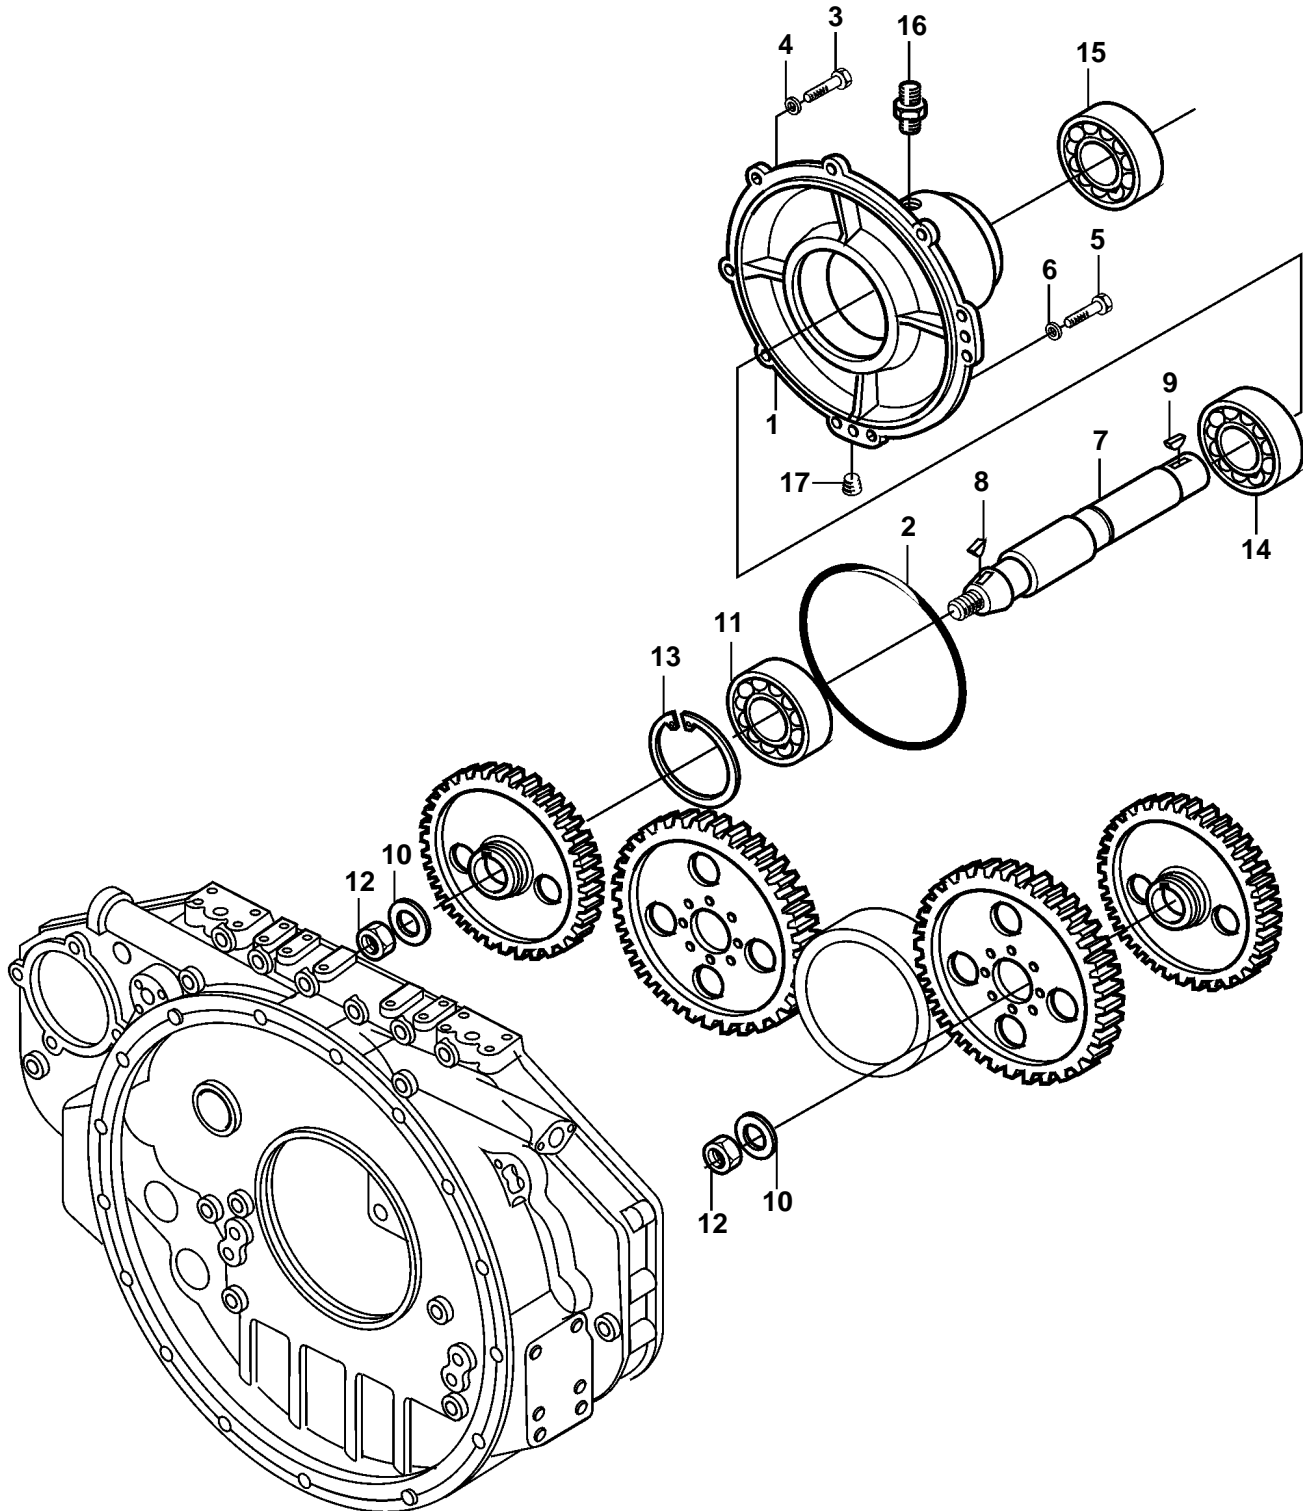

D49A-MT, D49A-MS

D49A-MT, D49A-MS

REF	PART NO.	QTY	DESCRIPTION
1	3831812	2	Housing
2	3831801	2	O-ring
3	3832066	10	Screw
4	3832245	10	Spring washer
5	3832063	4	Screw
6	3832245	4	Spring washer
7	3834502	2	Axle shaft
8	3832285	2	Woodruff key
9	3832286	2	Woodruff key
10	3835244	2	Washer
11	3832349	2	Bearing
12	3832037	2	Nut
13	3832301	2	Snap ring
14	3832346	2	Bearing
15	3831800	2	Sealing ring
16	3833278	2	Connector
17	3831545	2	Plug