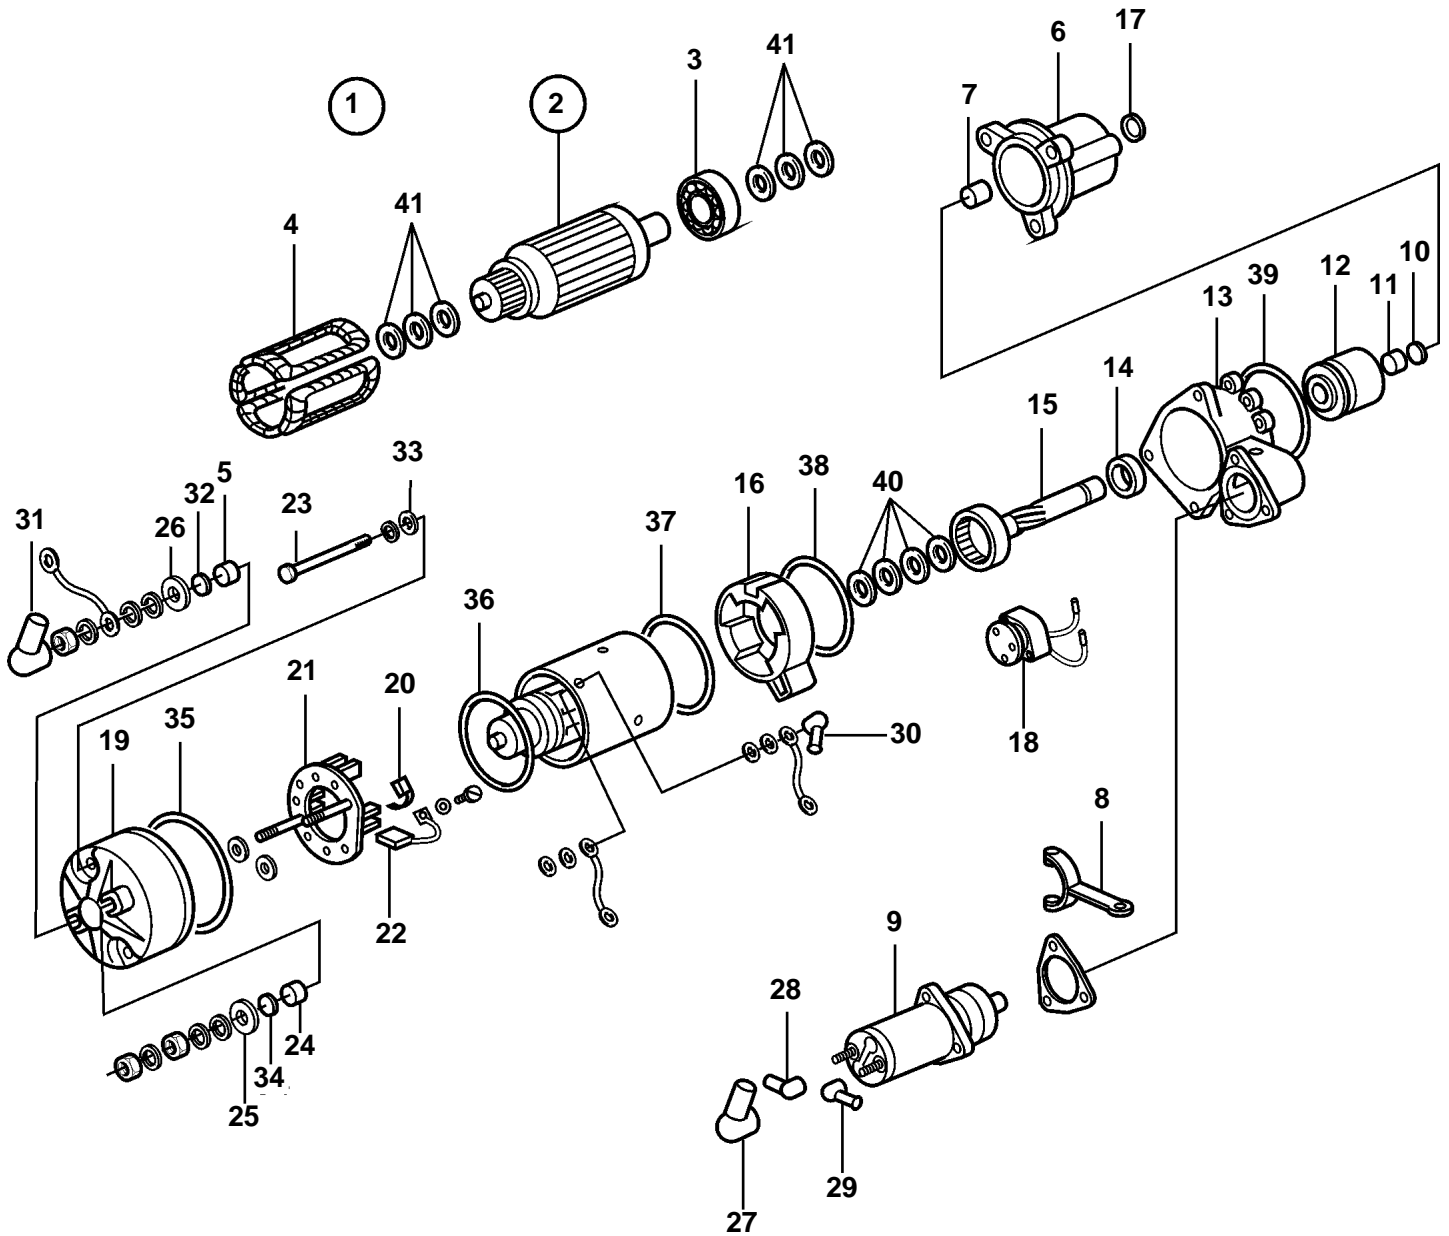

D49A-MT, D49A-MS

18575

D49A-MT, D49A-MS

REF	PART NO.	QTY	DESCRIPTION	NOTES
1	3835776	2	Starter motor	
2	3832151	2	· Rotor	
3	3832162	2	· · Bearing	
4	3833206	2	· Stator	
5	3834776	2	· Housing	
6	3833032	2	· Bracket	
7	3834930	2	· · Bearing bushing	
8	3833720	2	· Lever	
9	3834756	2	· Starter solenoid	
10	3834349	2	· Lock ring	
11	3834733	2	· Sleeve	
12	3833197	2	· Clutch	
13	3833026	2	· Bracket	
14	3832161	2	· Bearing	
15	3834495	2	· Shaft	
16	3833028	2	· Bracket	
17	3833313	2	· Cover	
18	3835777	2	· Relay	
19	3833061	2	· Bracket	
20	3834653	8	· Brush spring	
21	3833624	2	· Brush retainer	
22	3833078	8	· Carbon brush	
23	3832191	4	· Screw	
24	3834775	2	· Housing	
25	3834876	4	· Washer	
26	3834877	4	· Washer	
27		1	Protective cap	Not marketed by Volvo Penta.
28		1	Protective cap	Not marketed by Volvo Penta.
29		1	Protective cap	Not marketed by Volvo Penta.
30		1	Protective cap	Not marketed by Volvo Penta.
31		1	Protective cap	Not marketed by Volvo Penta.
32		1	Washer	Not marketed by Volvo Penta.
33		1	Washer	Not marketed by Volvo Penta.
34		1	Washer	Not marketed by Volvo Penta.
35		1	O-ring	Not marketed by Volvo Penta.
36		1	O-ring	Not marketed by Volvo Penta.
37		1	O-ring	Not marketed by Volvo Penta.
38		1	O-ring	Not marketed by Volvo Penta.
39		1	O-ring	Not marketed by Volvo Penta.
40		1	Washer kit	Not marketed by Volvo Penta.
41		1	Washer kitrotor	Not marketed by Volvo Penta.