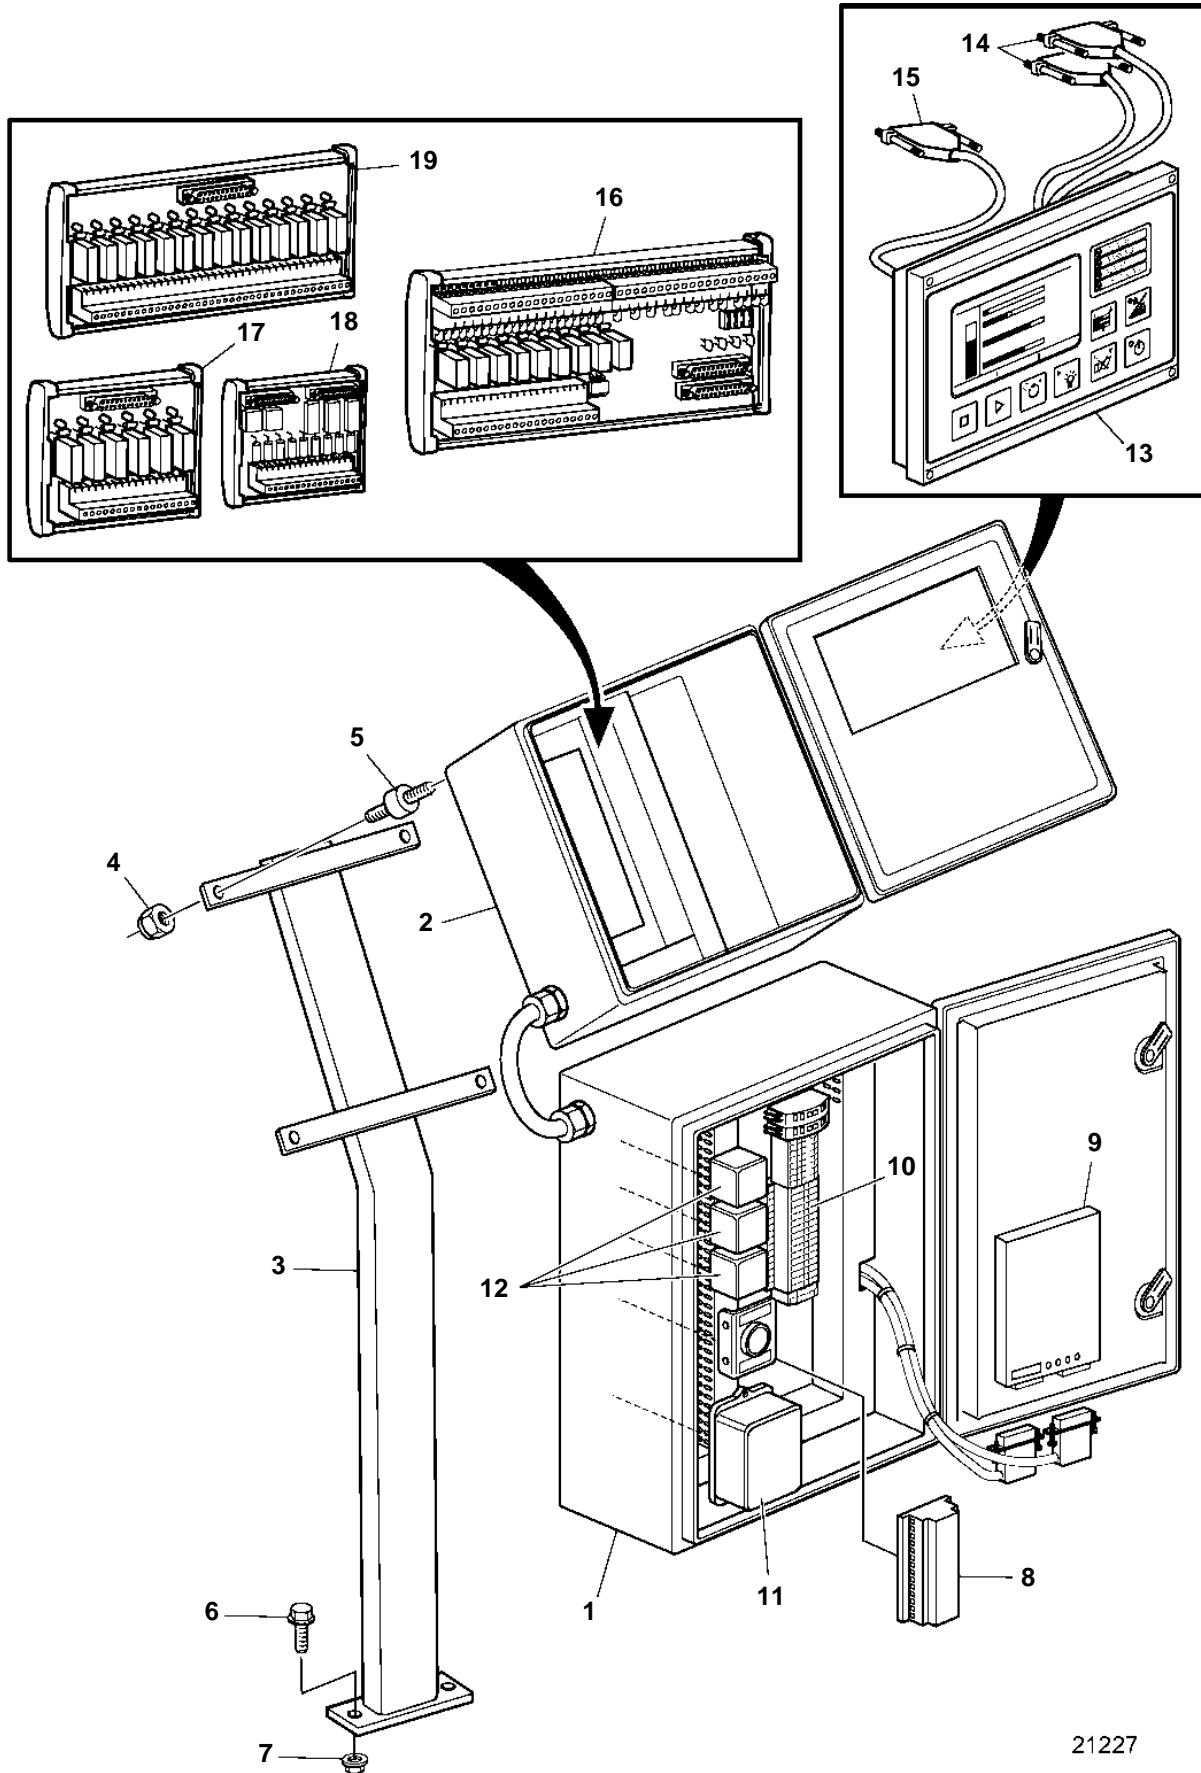

D49A-MT, D49A-MS

21227

D49A-MT, D49A-MS

REF	PART NO.	QTY	DESCRIPTION	SEE SEC.	NOTES
1		1	Coupling box		
2	3830520	1	Box		
3	3807183	1	Bracket		
4	948645	8	Lock nut		
5	863415	4	Rubber cushion		
6	965193	2	Screw		
7	971099	2	Flange lock nut		
8	3819845	1	Electronic unit		
			Bulletin P-28-4-4	P-28-4-4-EN	Software Handling Procedures
9	881661	1	Electronic unit		
10	881886	1	Terminal block		
11	881795	1	Wiring harness		SOCKET A
	881796	1	Wiring harness		SOCKET B
12	881885	1	Wiring harness		
13		1	Control unit		For spare part, contact your local Volvo Penta dealer.
14	874163	2	Wiring harness		25-pin D-SUB
15	874166	1	Wiring harness		15-pin D-SUB
16		1	Terminal		RK-66. For spare part, contact your local Volvo Penta dealer.
17	874165	1	Relay		MK-6
18	874243	1	Relay		AK-6
19	874164	1	Relay		MK-14