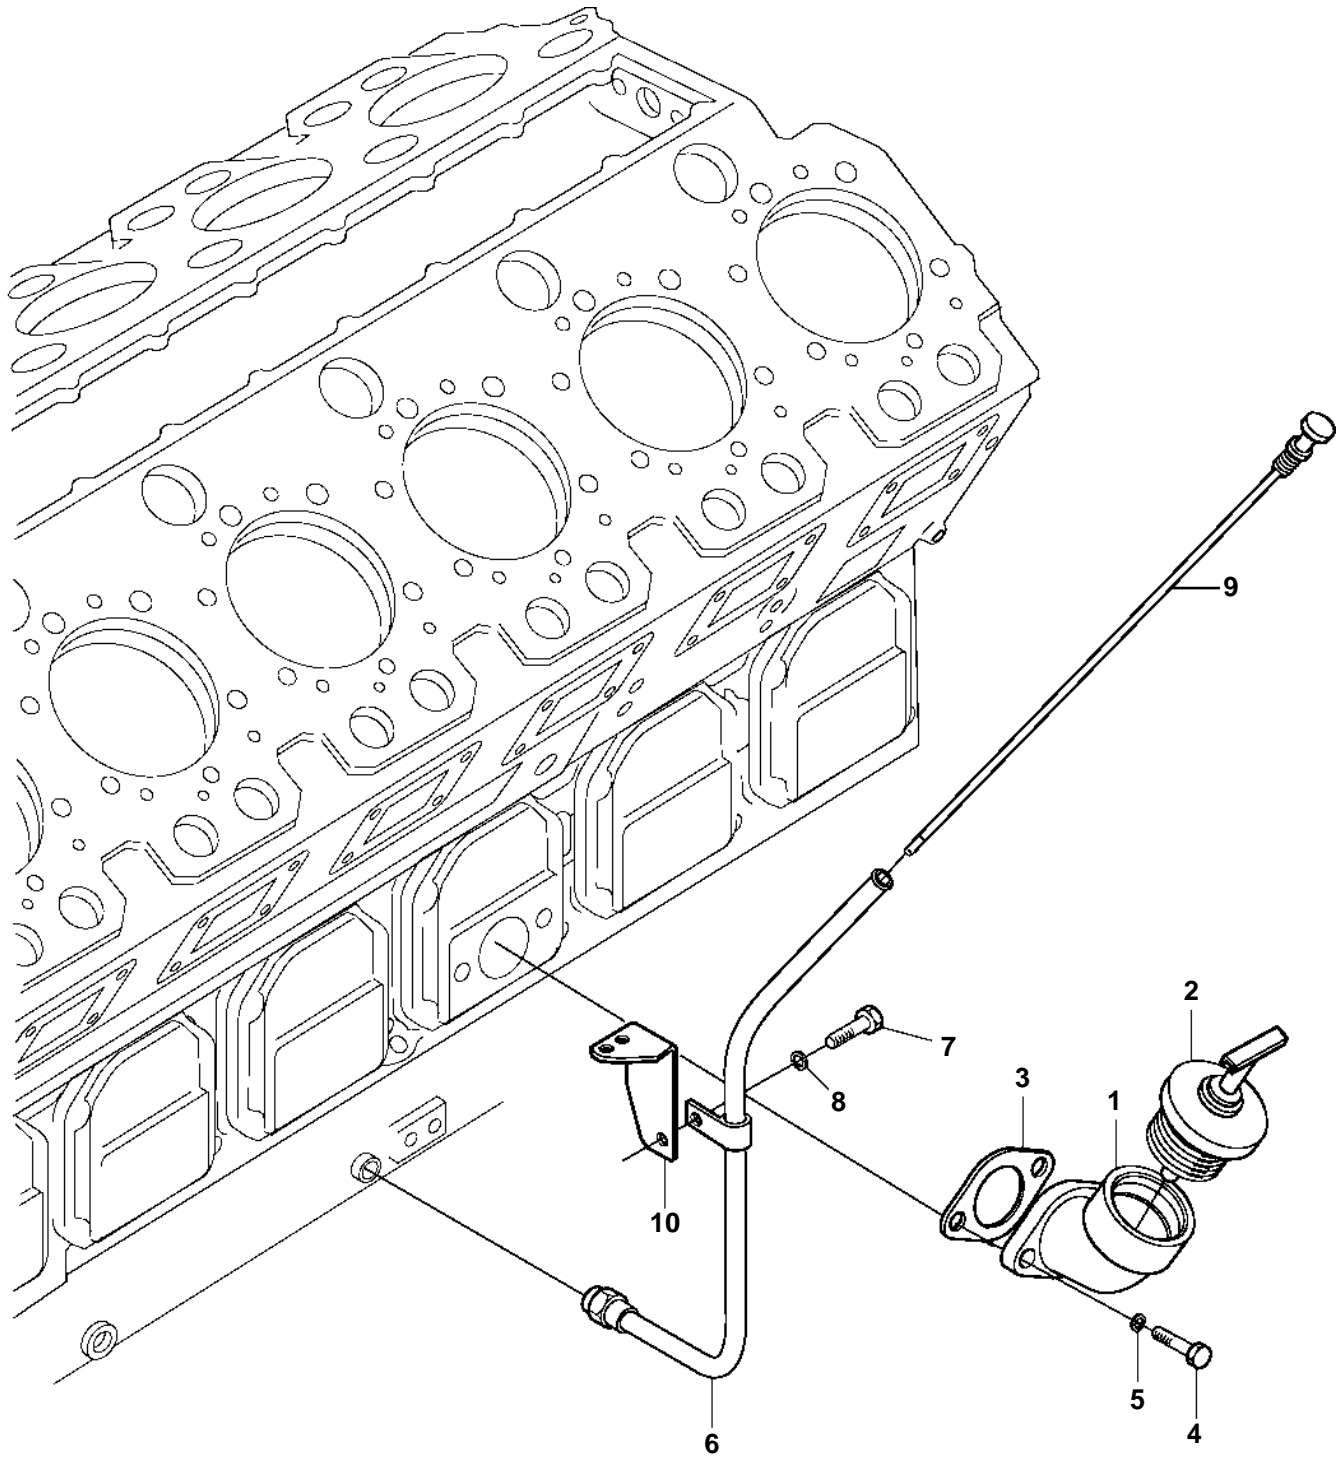

D49A-MT AUX, D49A-MS AUX

D49A-MT AUX, D49A-MS AUX

REF	PART NO.	QTY	DESCRIPTION
1	3835046	1	Oil filler pipe
2	3831676	1	Oil filler cap
3	3835304	1	Gasket
4	3832044	2	Screw
5	3832233	2	Spring washer
6	3833609	1	Stay
7	3832041	1	Screw
8	3832233	1	Spring washer
9	3831859	1	Dipstick
10	3834683	1	Stay