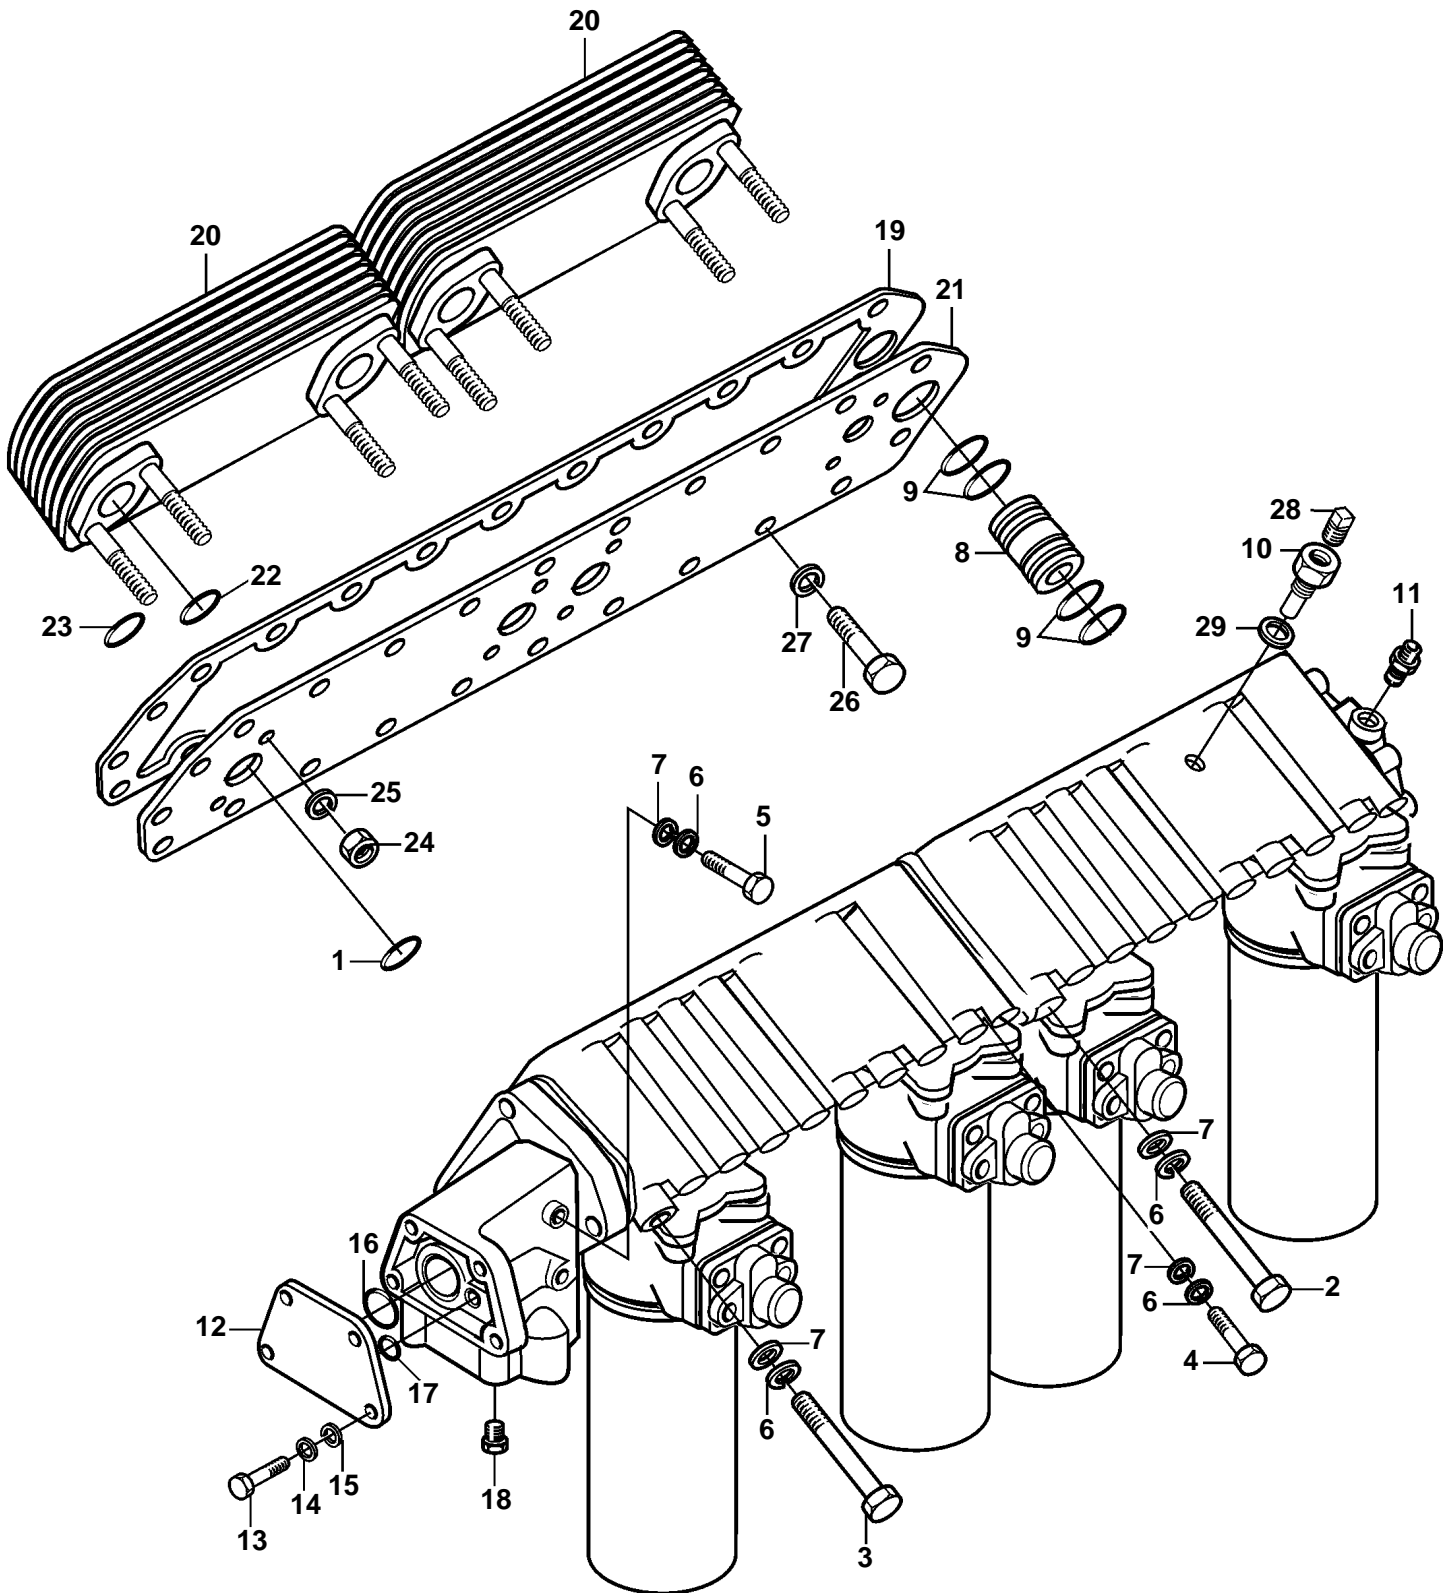

D49A-MT AUX, D49A-MS AUX

19427

D49A-MT AUX, D49A-MS AUX

REF	PART NO.	QTY	DESCRIPTION
1	3831932	4	O-ring
2	3832263	6	Screw
3	3832264	2	Screw
4	3832090	8	Screw
5	3831553	2	Screw
6	3832245	20	Spring washer
7	3832218	20	Washer
8	3833302	1	Clutch
9	3835495	4	O-ring
10		1	Connector
11	3832322	1	Connector
12	3835865	1	Cover
13	3832044	4	Screw
14	3832233	4	Spring washer
15	3832214	4	Washer
16	3835495	1	O-ring
17	3831958	1	O-ring
18	3836541	1	Plug
19	3838302	1	Gasket
20	3833470	2	Oil cooler
21	3834239	1	Plate
22	3831932	4	O-ring
23	3835110	8	O-ring
24	3831782	8	Lock nut
25	3832233	8	Spring washer
26	3832056	3	Screw
27	3832245	3	Spring washer
28	3836541	1	Plug
29	3831598	1	Sealing washer