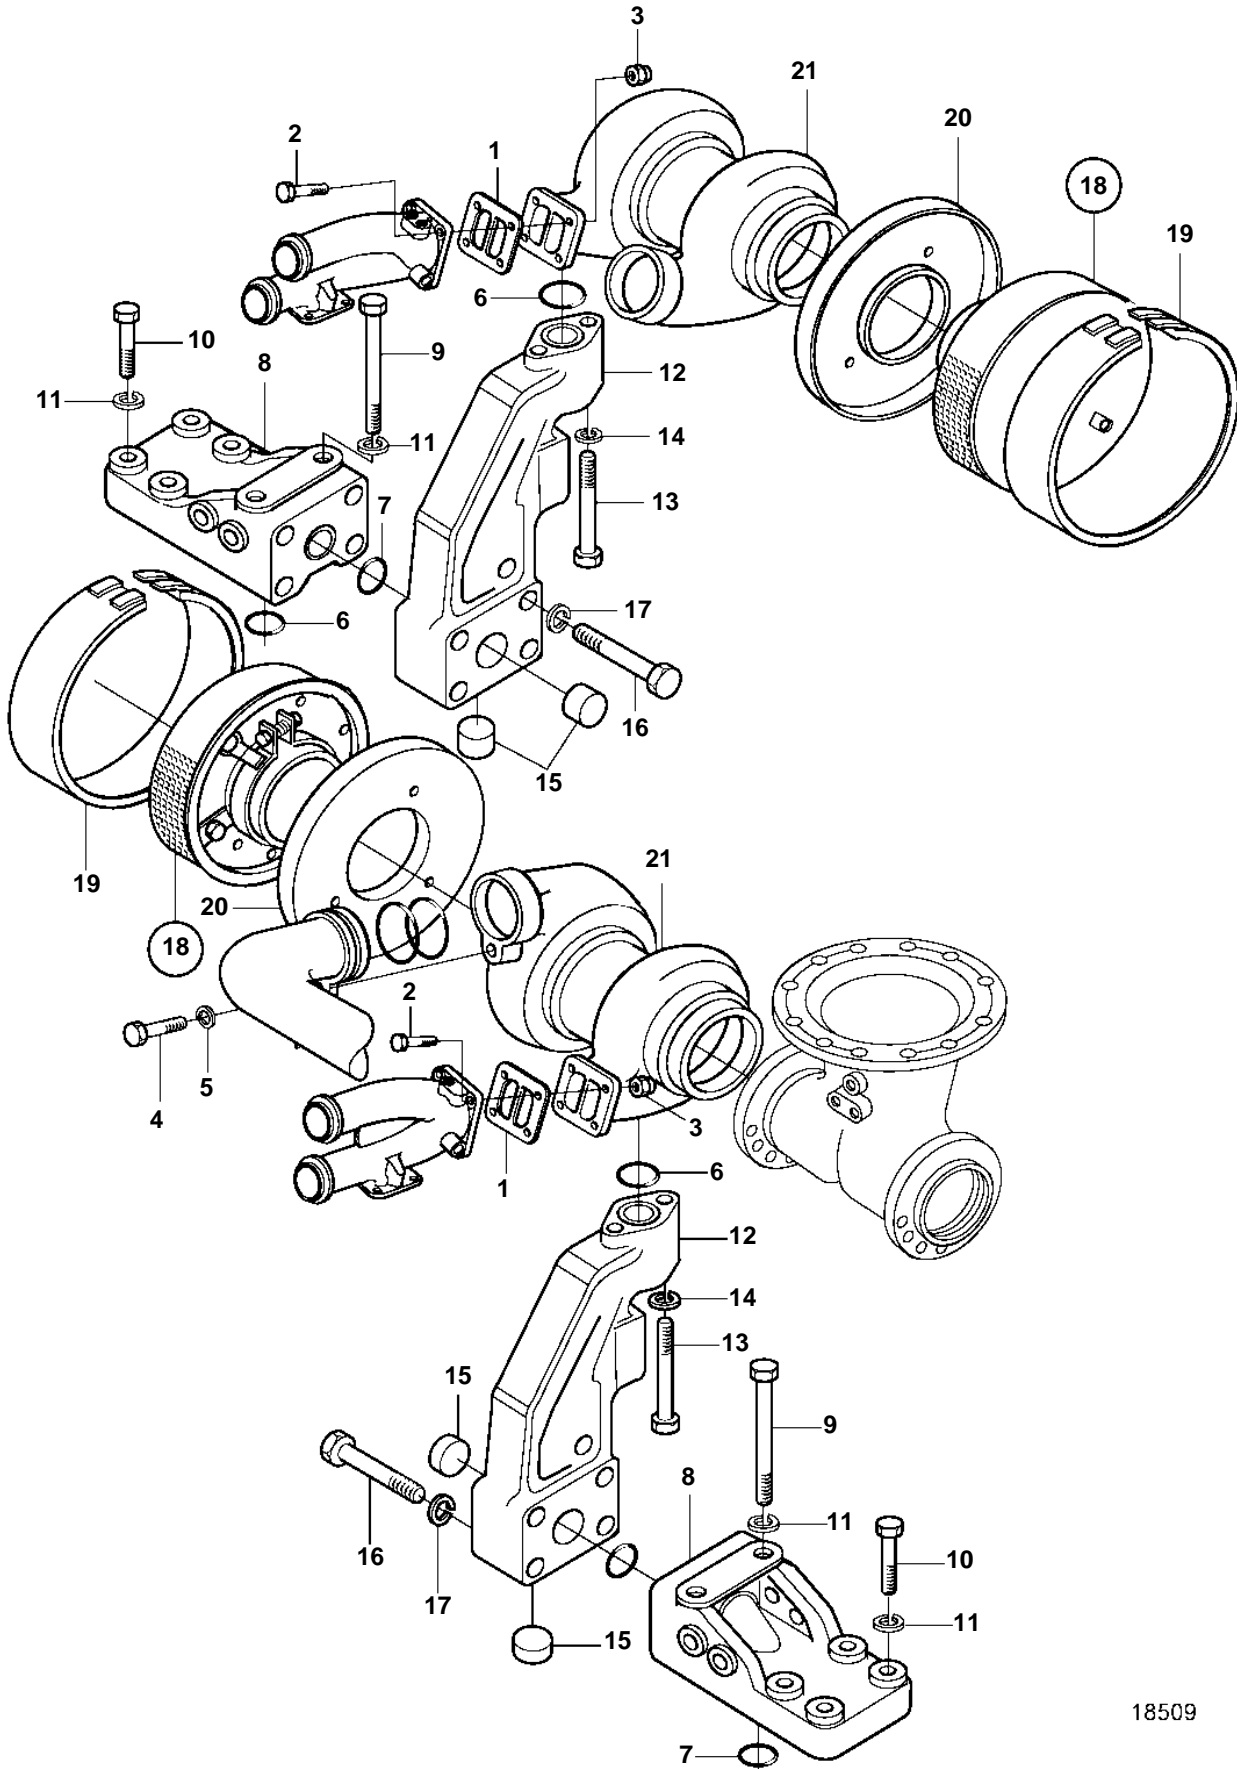

D49A-MT AUX

18509

D49A-MT AUX

REF	PART NO.	QTY	DESCRIPTION
1	3833574	2	Gasket
2	3832230	8	Screw
3	3840746	8	Lock nut
4	3836447	2	Screw
5	3832233	2	Spring washer
6	3831932	2	O-ring
7	3831932	4	O-ring
8	3833071	2	Bracket
9	3832089	4	Screw
10	3832073	8	Screw
11	3832245	12	Spring washer
12	3833006	2	Bracket
13	3580014	4	Screw
14	3832233	4	Spring washer
15	3831535	4	Cap
16	3835594	8	Screw
17	3832282	8	Spring washer
18	3832030	2	Air filter
19	3834294	2	· Pre-cleaner
20	3833402	2	Cover
21			Turbo